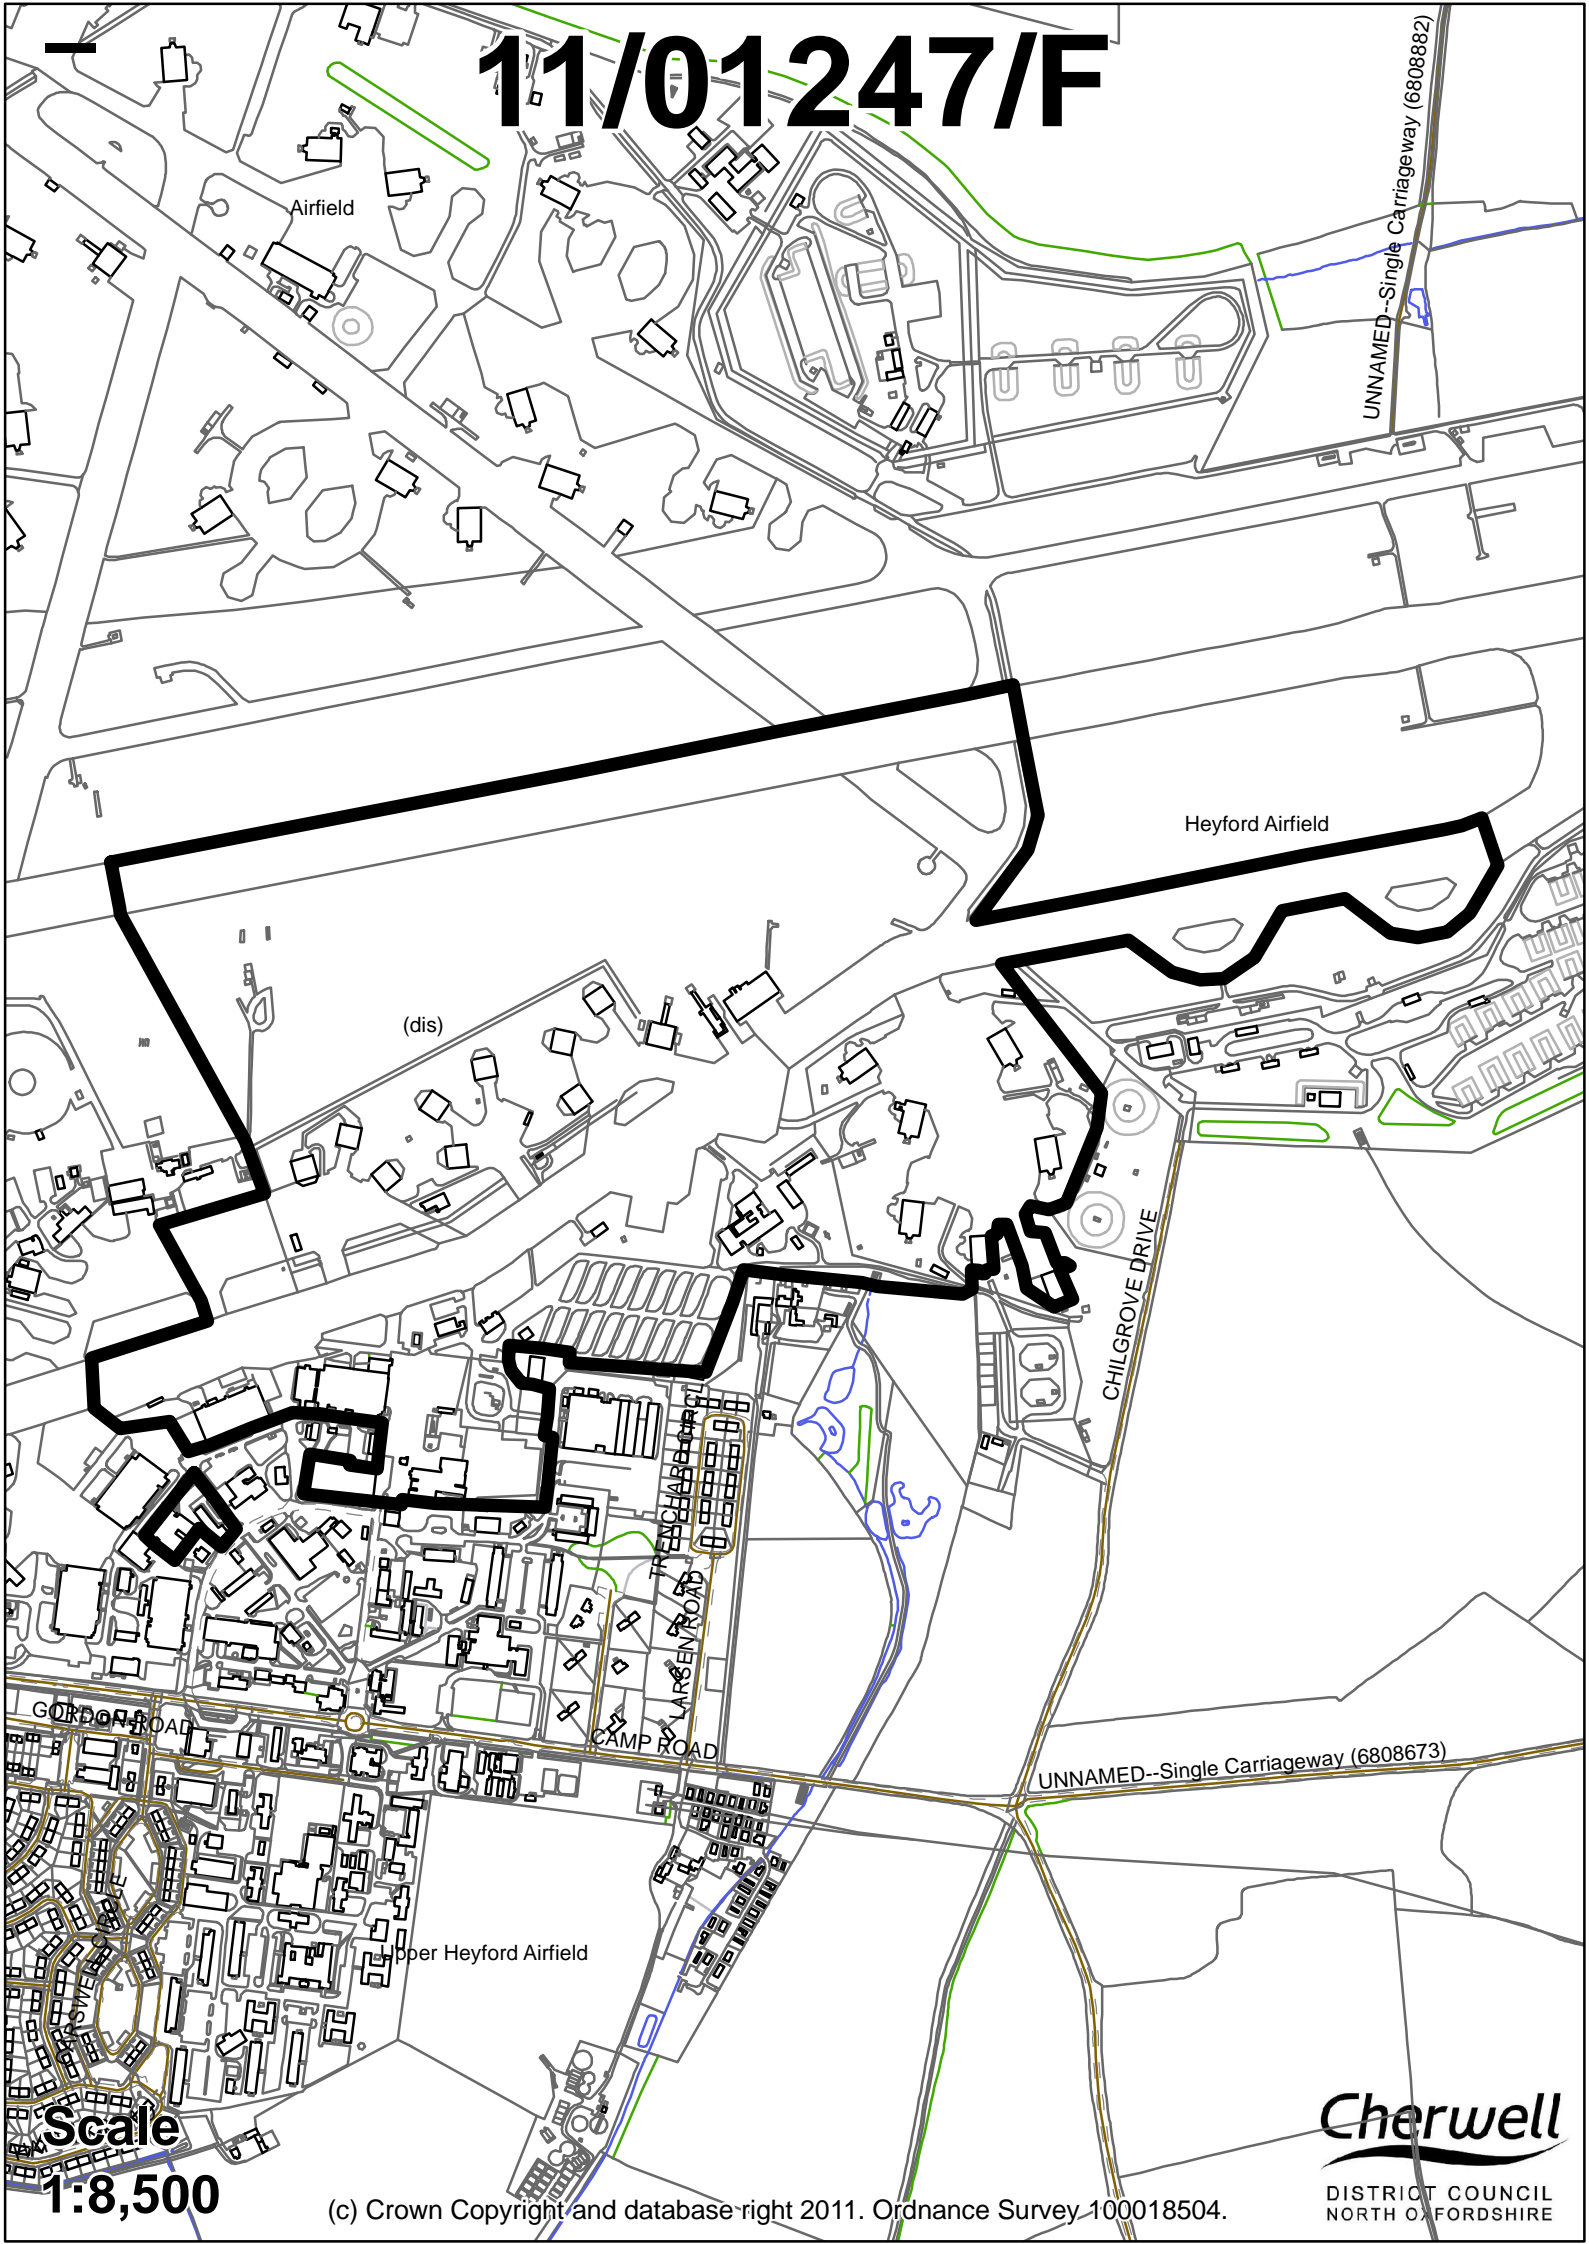

11/01247/F

Airfield

UNNAMED--Single Carriageway (6808882)

Heyford Airfield

(dis)

CHILGROVE DRIVE

GORDON ROAD

CAMP ROAD

UNNAMED--Single Carriageway (6808673)

Upper Heyford Airfield

Scale
1:8,500

(c) Crown Copyright and database-right 2011. Ordnance Survey 100018504.

Cherwell
DISTRICT COUNCIL
NORTH OXFORDSHIRE