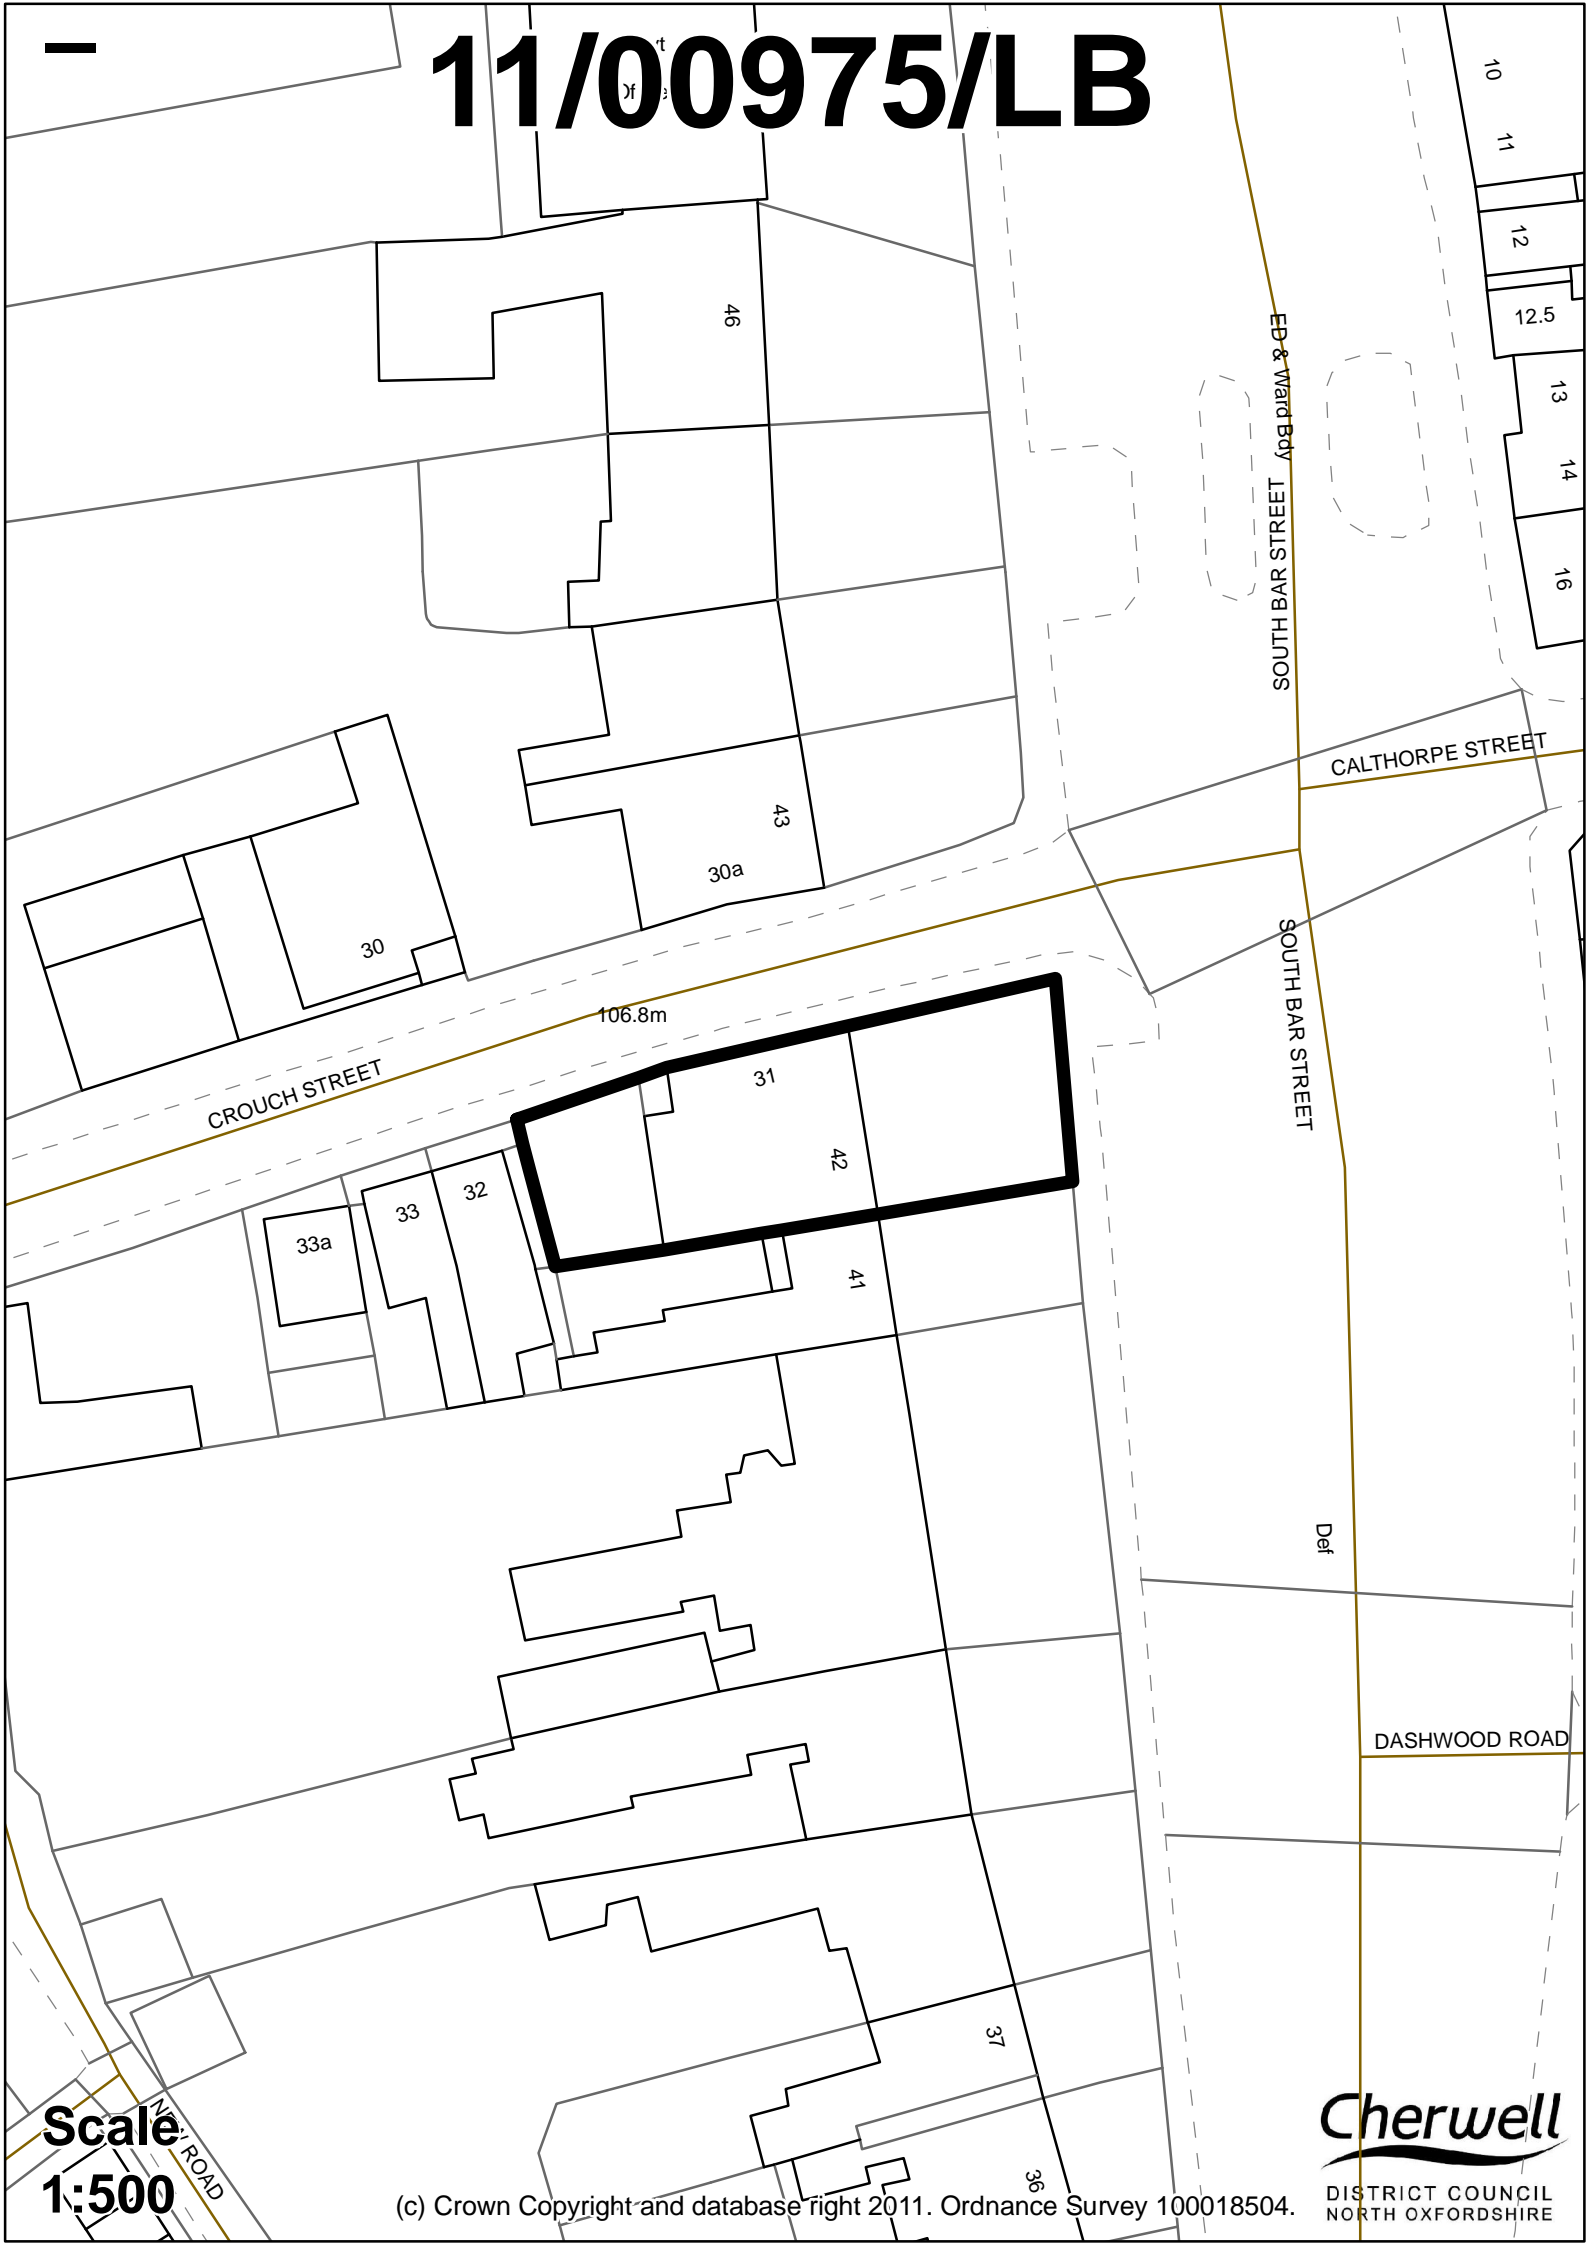

11/00975/LB

CROUCH STREET

106.8m

ED & Ward Bdy LEETS VAB HLLOS

CALTHORPE STREET

SOUTH BAR STREET

Def

DASHWOOD ROAD

Scale
1:500

(c) Crown Copyright and database right 2011. Ordnance Survey 100018504.

Cherwell
DISTRICT COUNCIL
NORTH OXFORDSHIRE