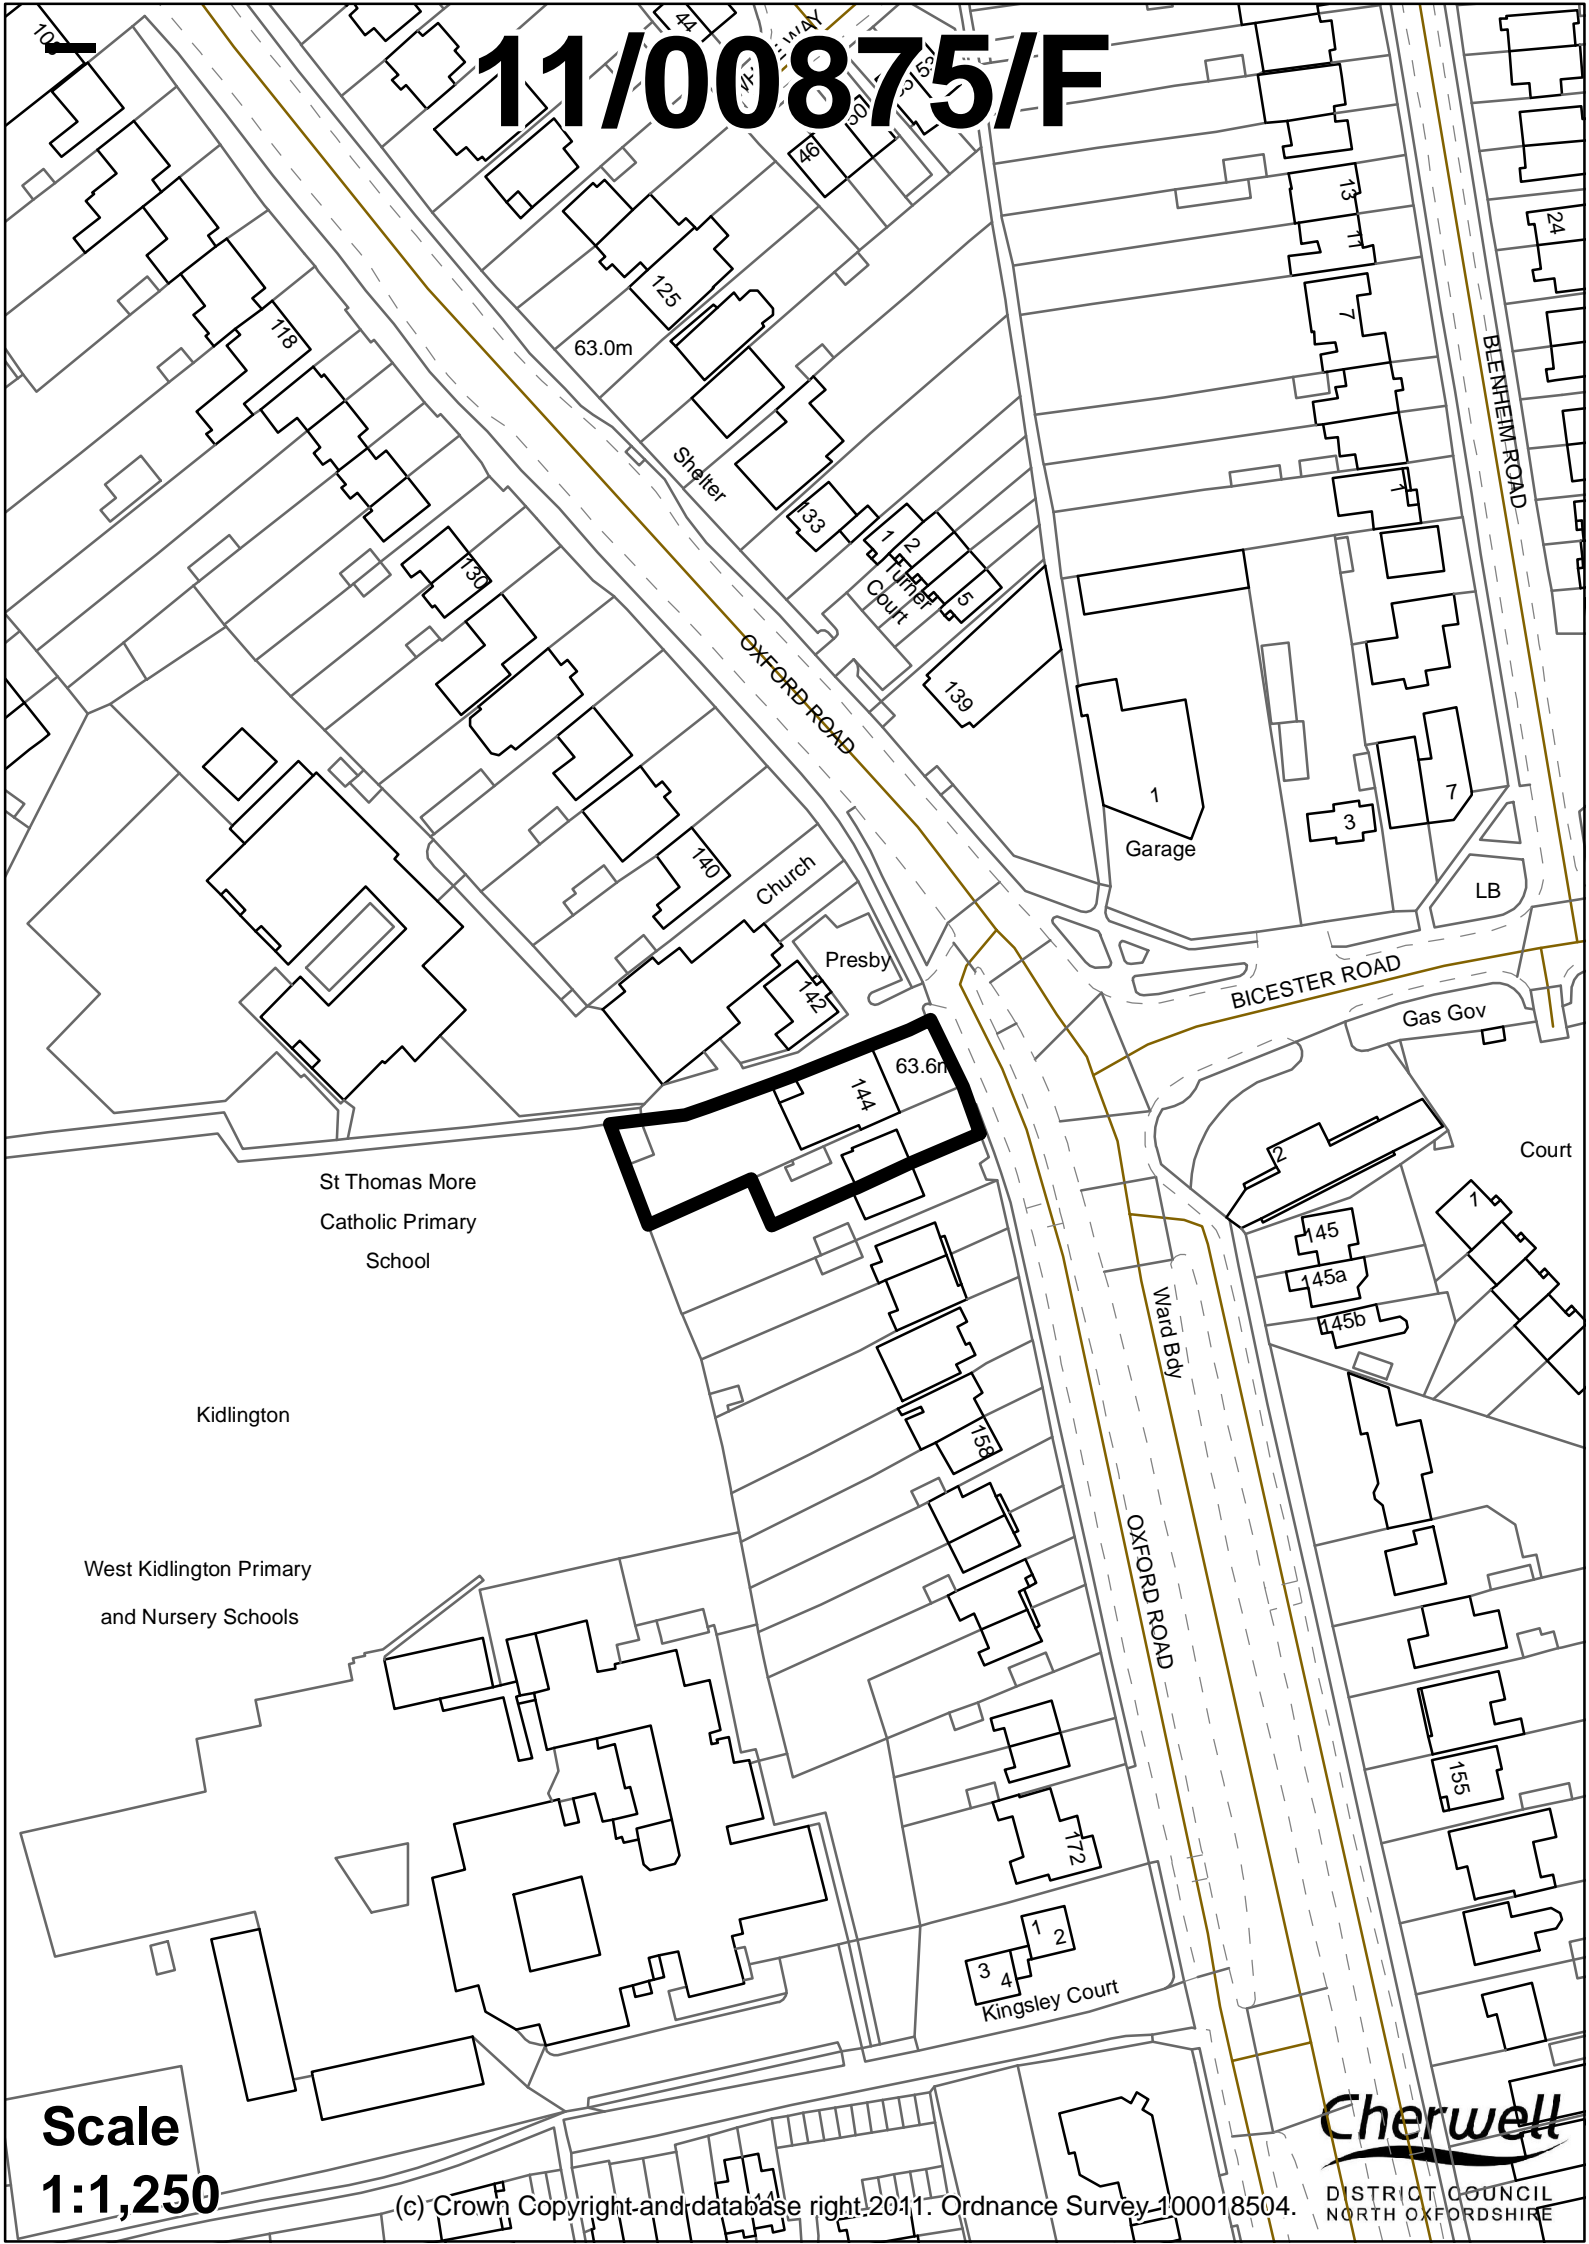

11/00875/F

St Thomas More
Catholic Primary
School

Kidlington

West Kidlington Primary
and Nursery Schools

63.0m

63.6m

Scale
1:1,250