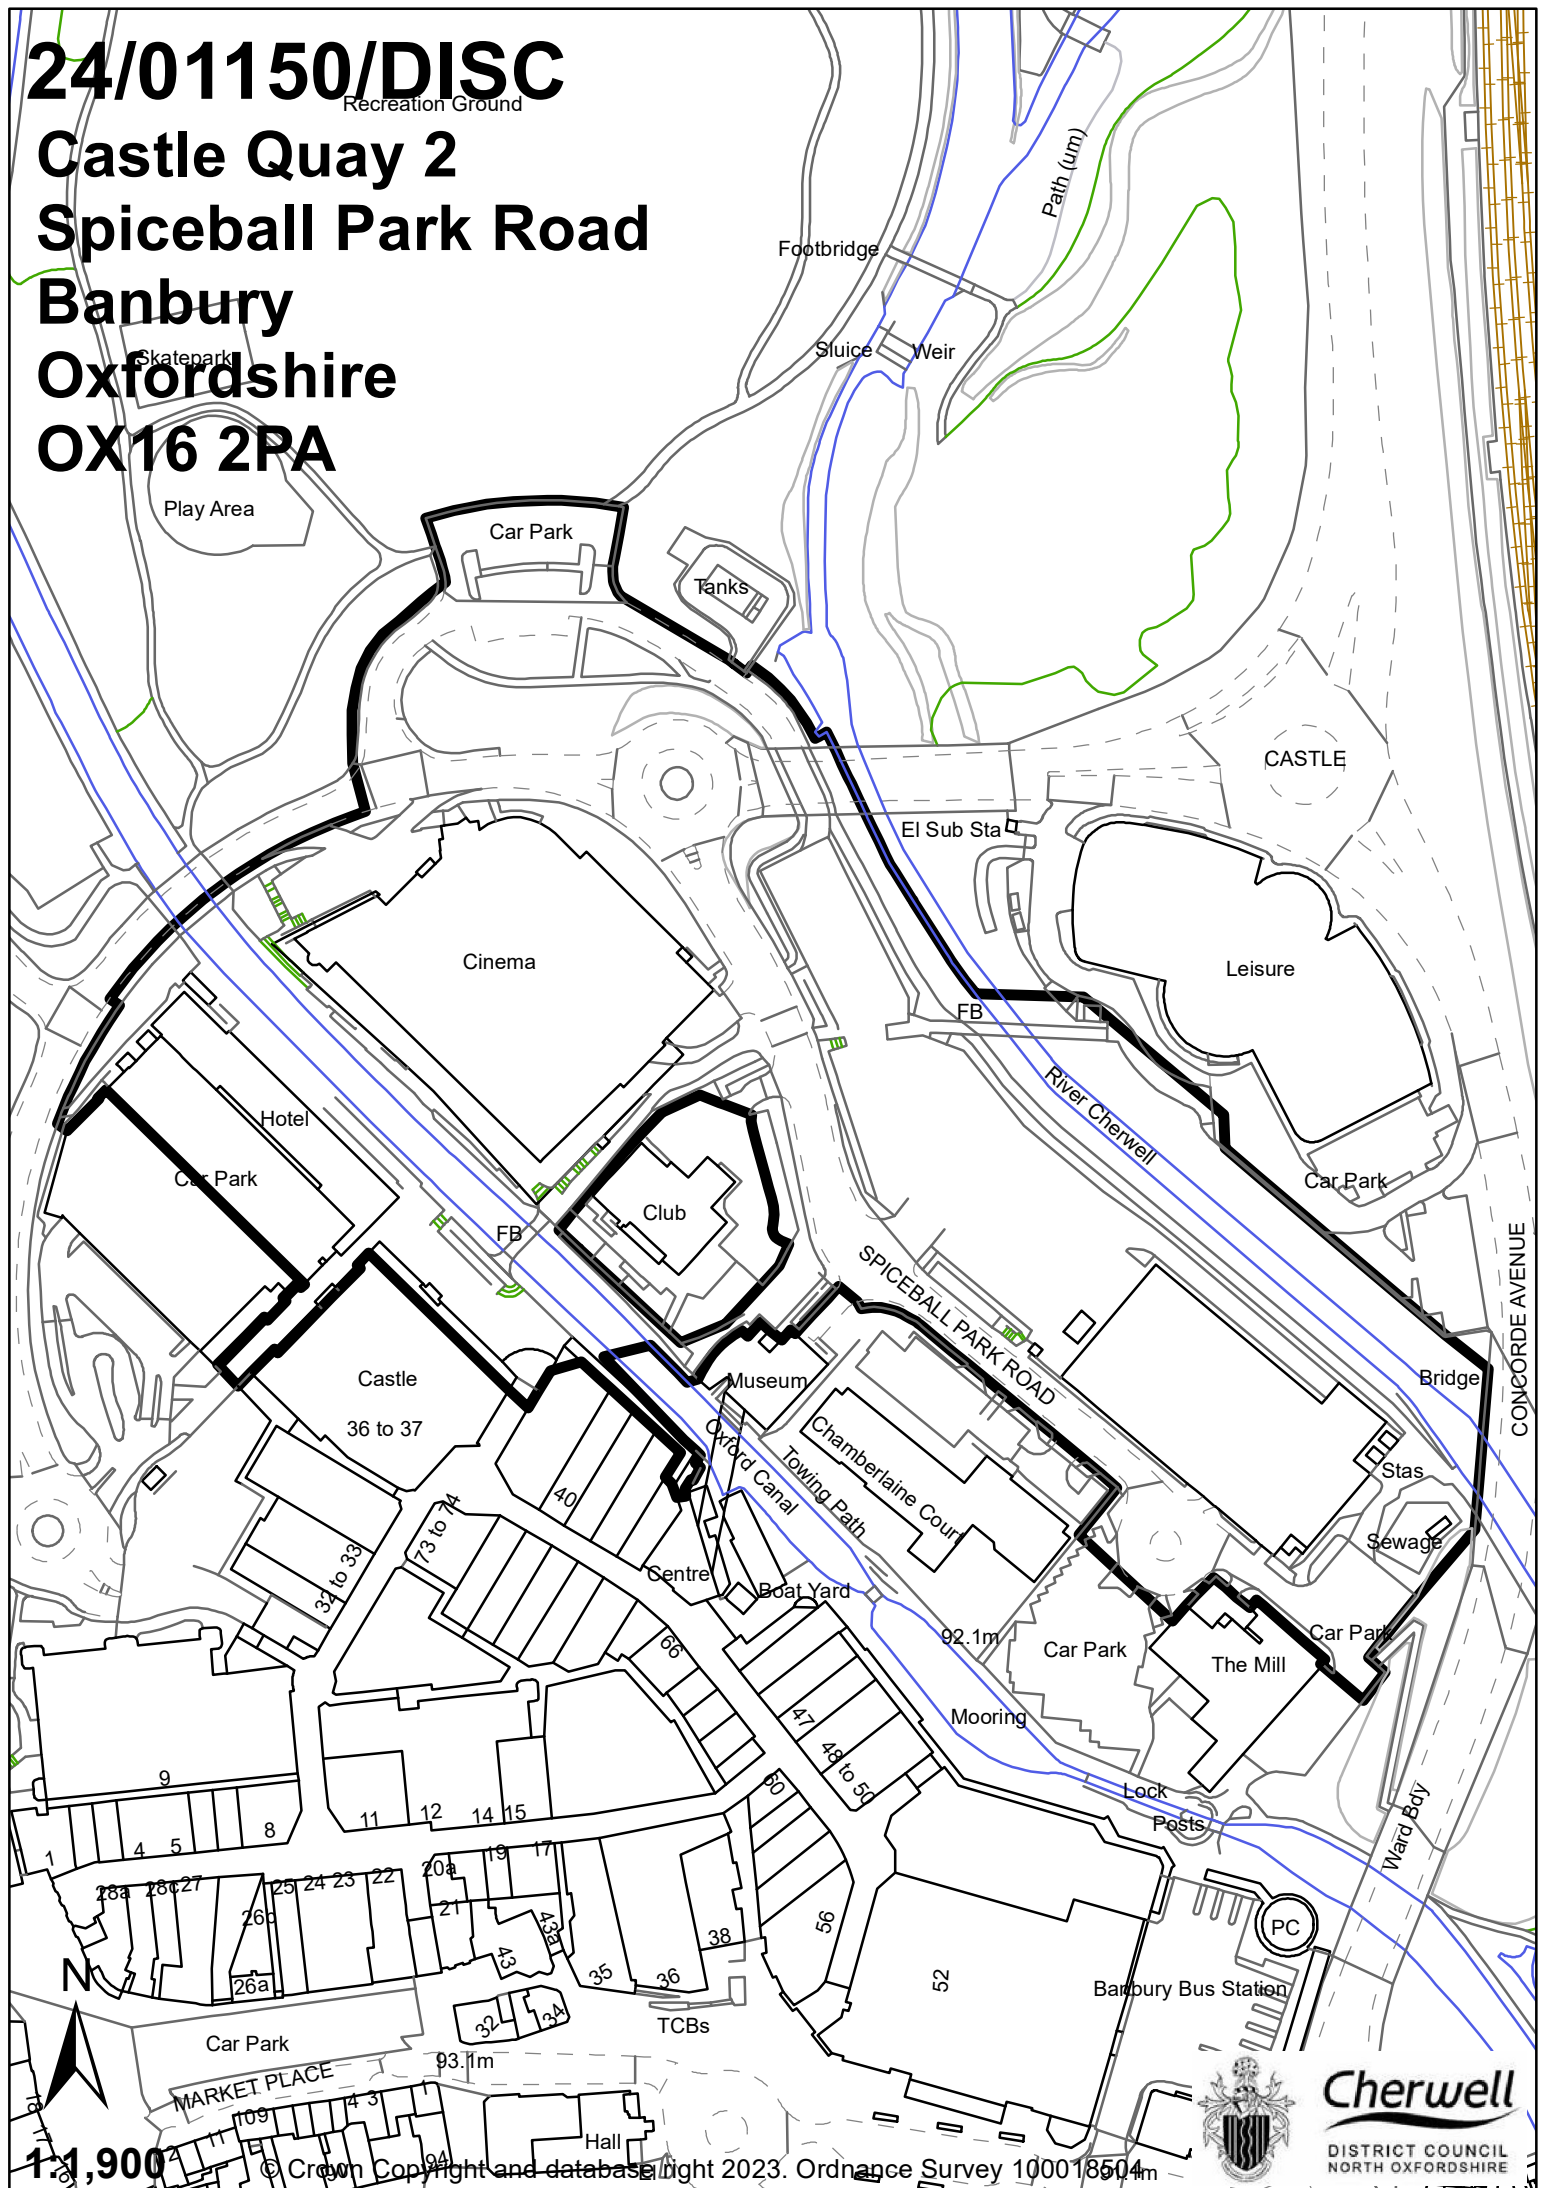

24/01150/DISC

Recreation Ground

Castle Quay 2 Spiceball Park Road Banbury Oxfordshire OX16 2PA

Play Area

Car Park

Tanks

Footbridge

Sluice

Weir

Path (um)

CASTLE

Cinema

EI Sub Sta

Leisure

Hotel

Car Park

Club

FB

River Cherwell

Car Park

Castle
36 to 37

Museum

SPICEBALL PARK ROAD

Bridge

FB

Oxford Canal

Towing Path

Chamberlaine Court

Stas

Sewage

Centre

Boat Yard

92.1m

Car Park

The Mill

Car Park

Mooring

Lock

Posts

Ward Bay

9

28a 28c 27

25 24 23 22

20a 19 17

26c 21

43a 43

35 36

TCBs

32 34

35 36

93.1m

Hall

Car Park

MARKET PLACE

109

4 3

94

Barbury Bus Station

PC

Cherwell

DISTRICT COUNCIL
NORTH OXFORDSHIRE

1:1,900

© Crown Copyright and database right 2023. Ordnance Survey 100018504