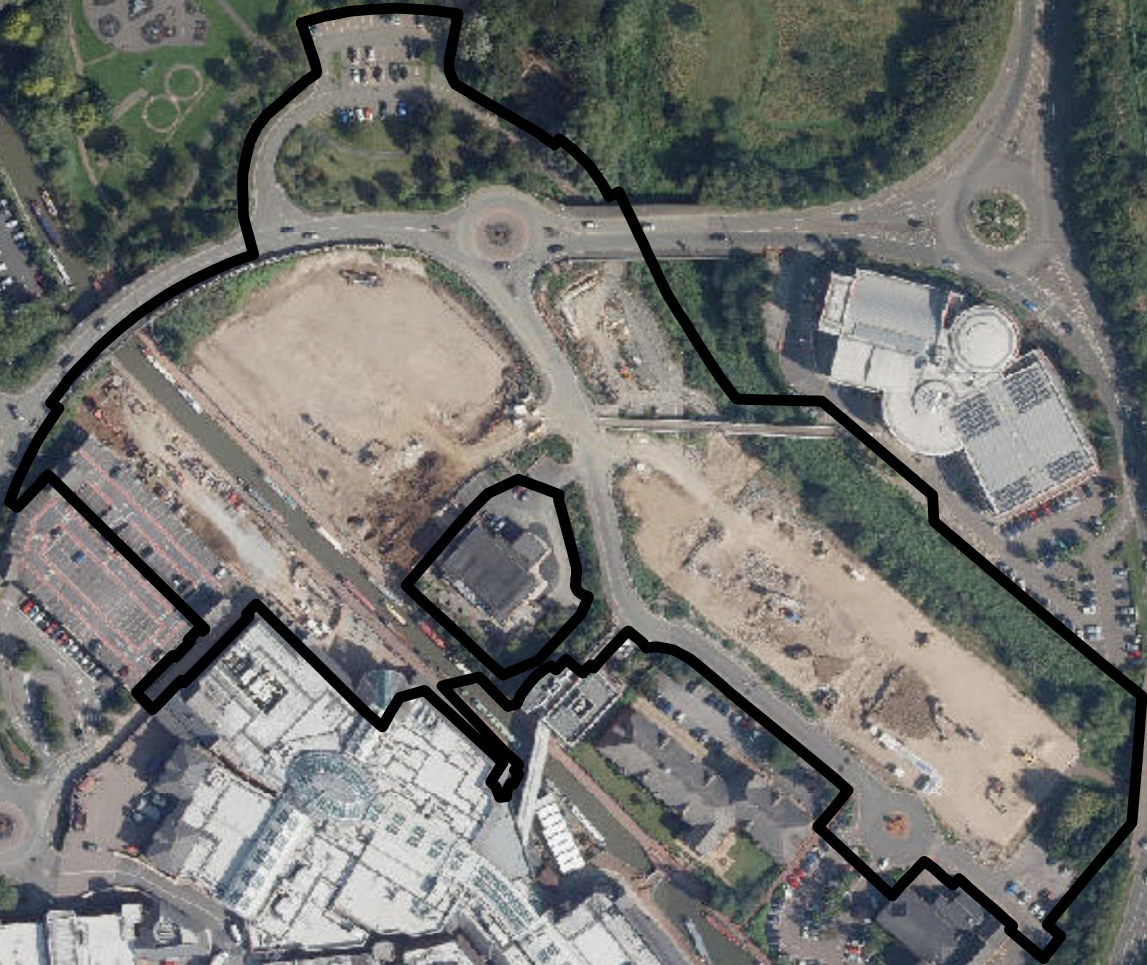

24/01150/DISC

**Castle Quay 2
Spiceball Park Road
Banbury
Oxfordshire
OX16 2PA**

1:2,400

© Crown Copyright and database right 2023. Ordnance Survey 100018504