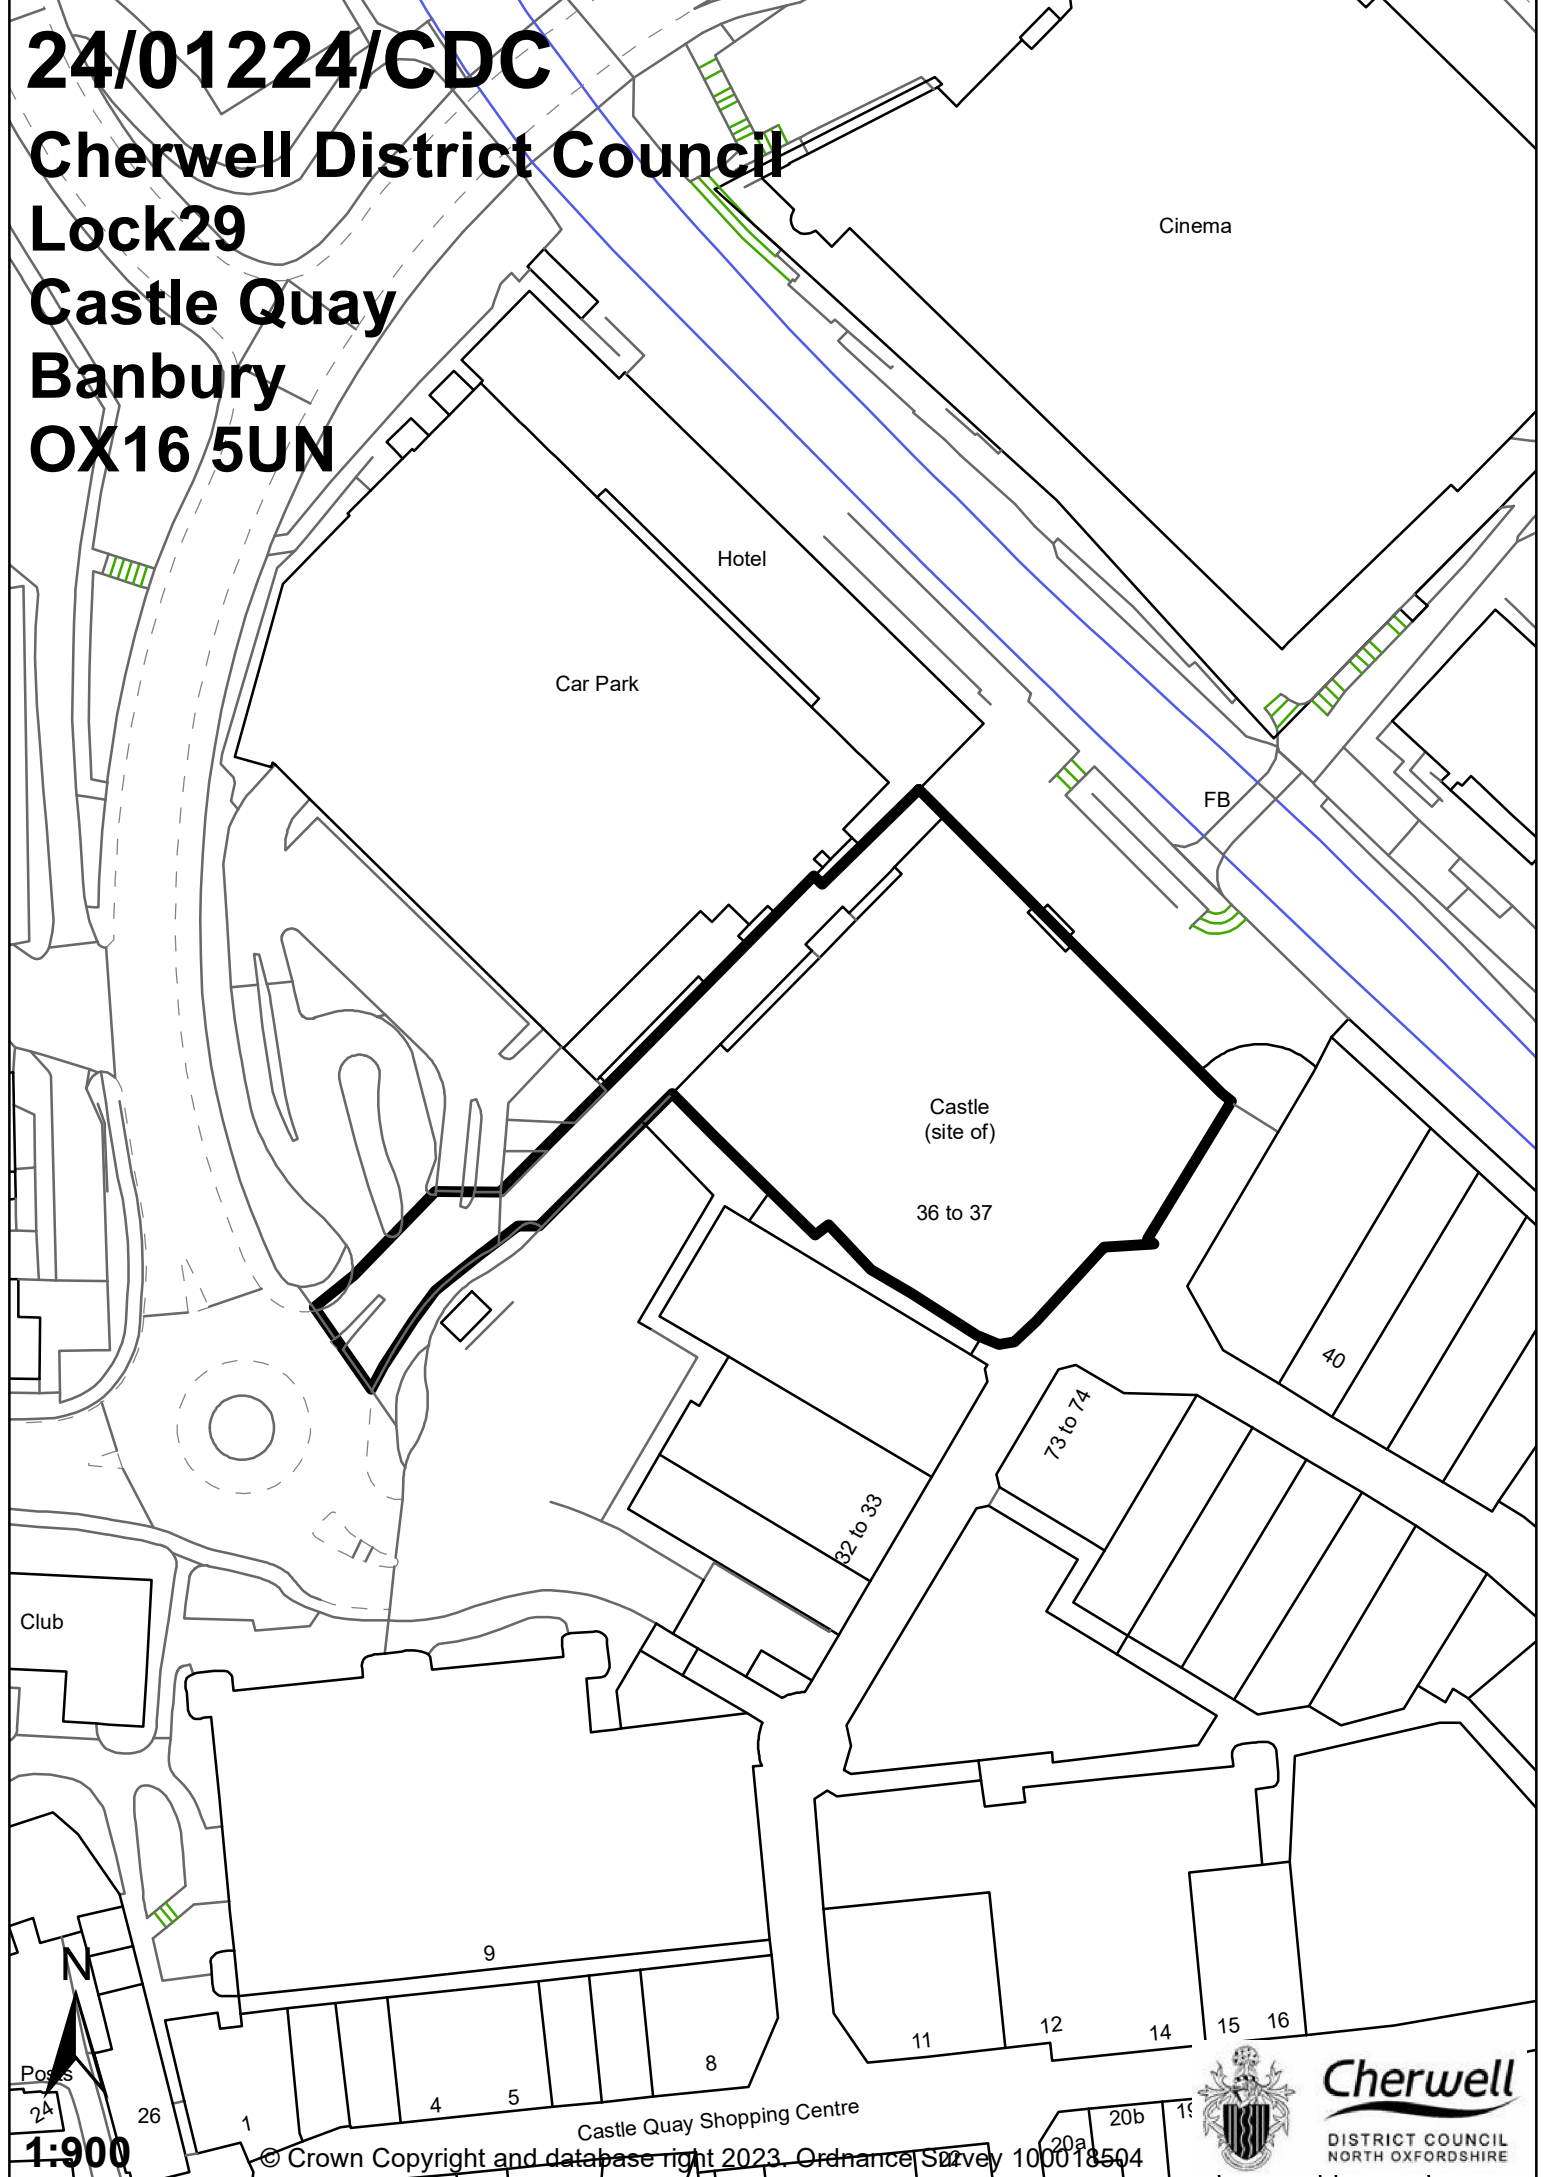

24/01224/CDC

Cherwell District Council

Lock 29

Castle Quay

Banbury

OX16 5UN

Cinema

Hotel

Car Park

FB

Castle
(site of)

36 to 37

40

73 to 74

32 to 33

Club

9

8

Pos

1:900

Castle Quay Shopping Centre

© Crown Copyright and database right 2023. Ordnance Survey 100018504

Cherwell

DISTRICT COUNCIL
NORTH OXFORDSHIRE