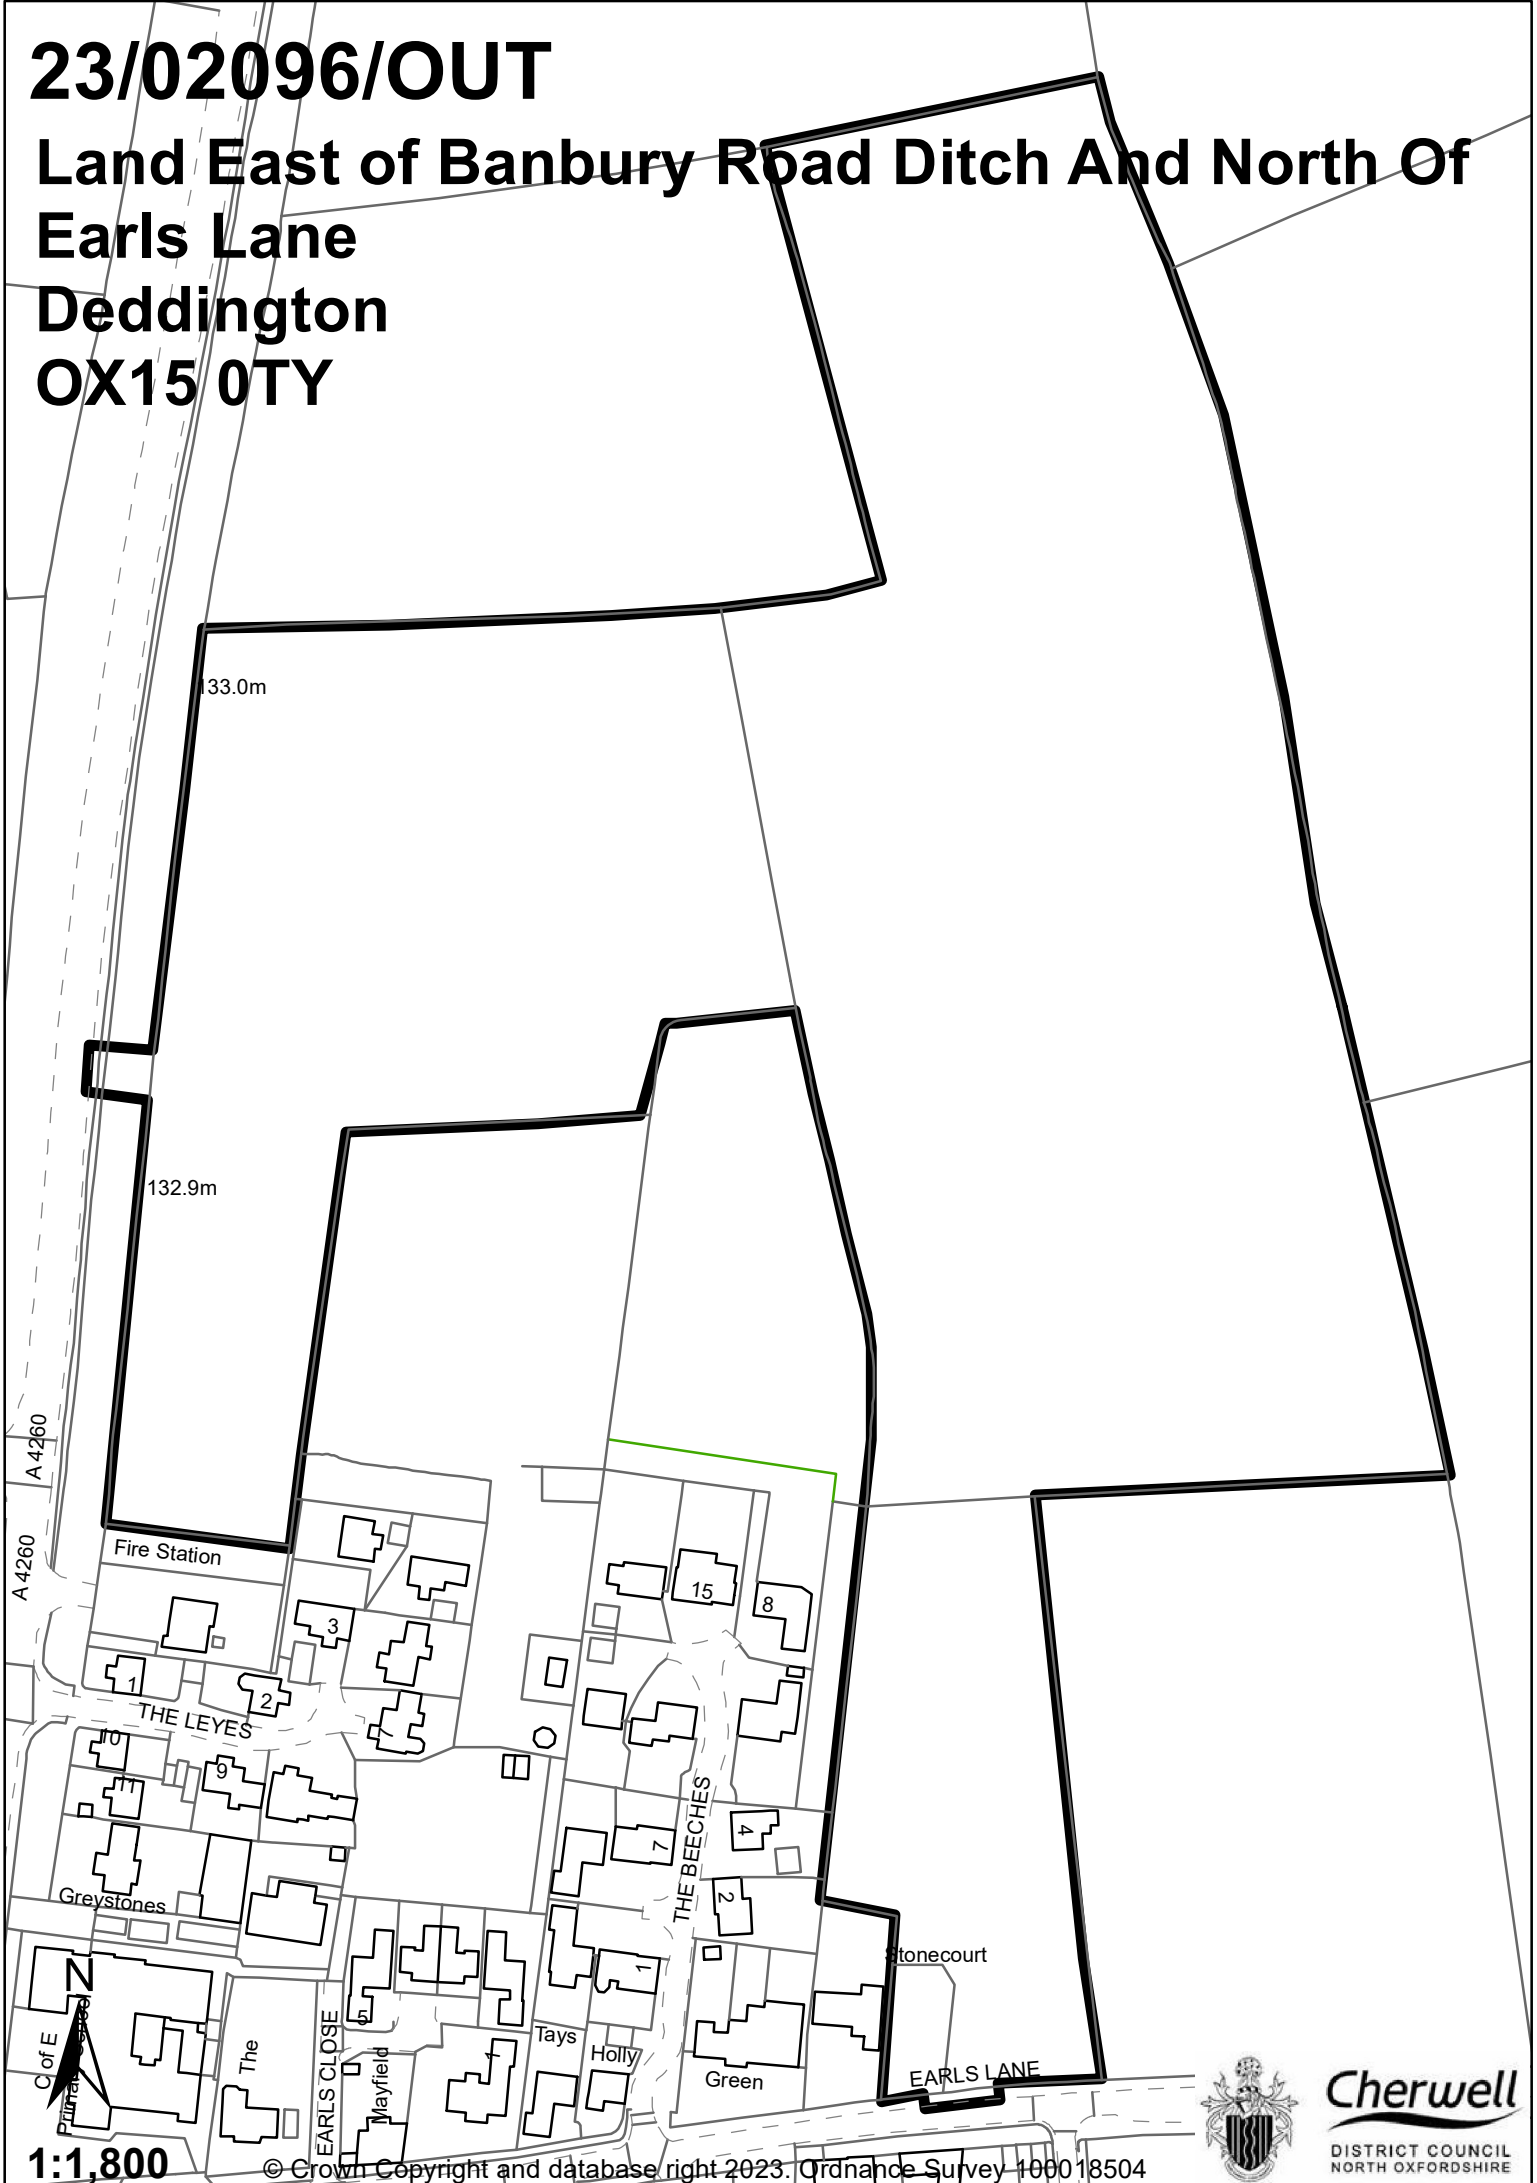

23/02096/OUT

Land East of Banbury Road Ditch And North Of Earls Lane Deddington OX15 0TY

1:1,800

© Crown Copyright and database right 2023. Ordnance Survey 100018504

Cherwell
DISTRICT COUNCIL
NORTH OXFORDSHIRE