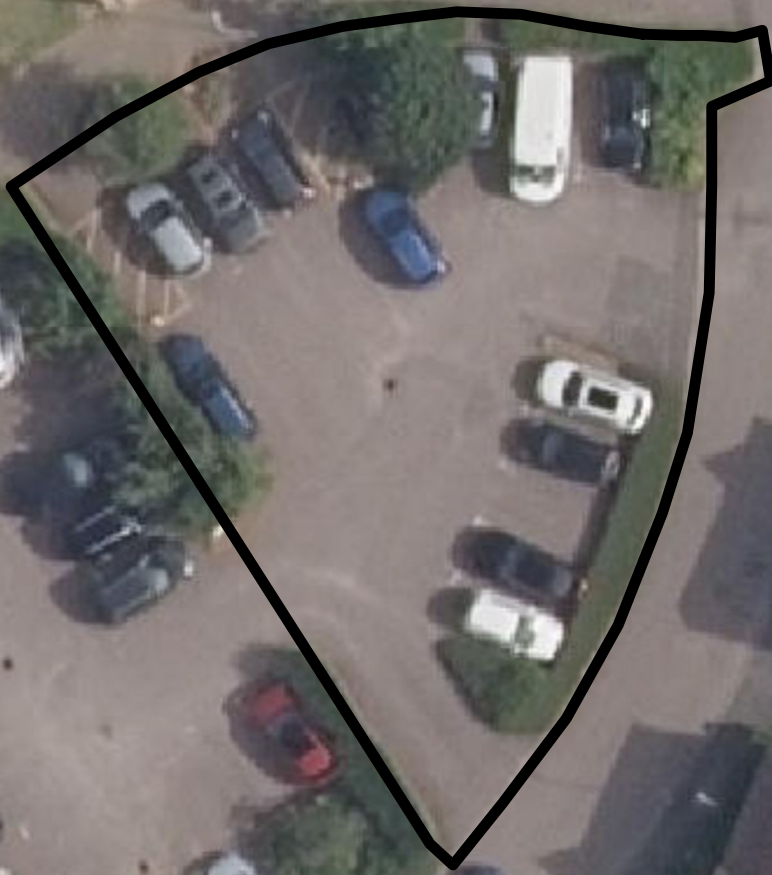

22/02493/F

**Car Parking Area West Of
37 Holm Way
Bicester**

1:300

© Crown Copyright and database right 2022. Ordnance Survey 100018504

Cherwell
DISTRICT COUNCIL
NORTH OXFORDSHIRE