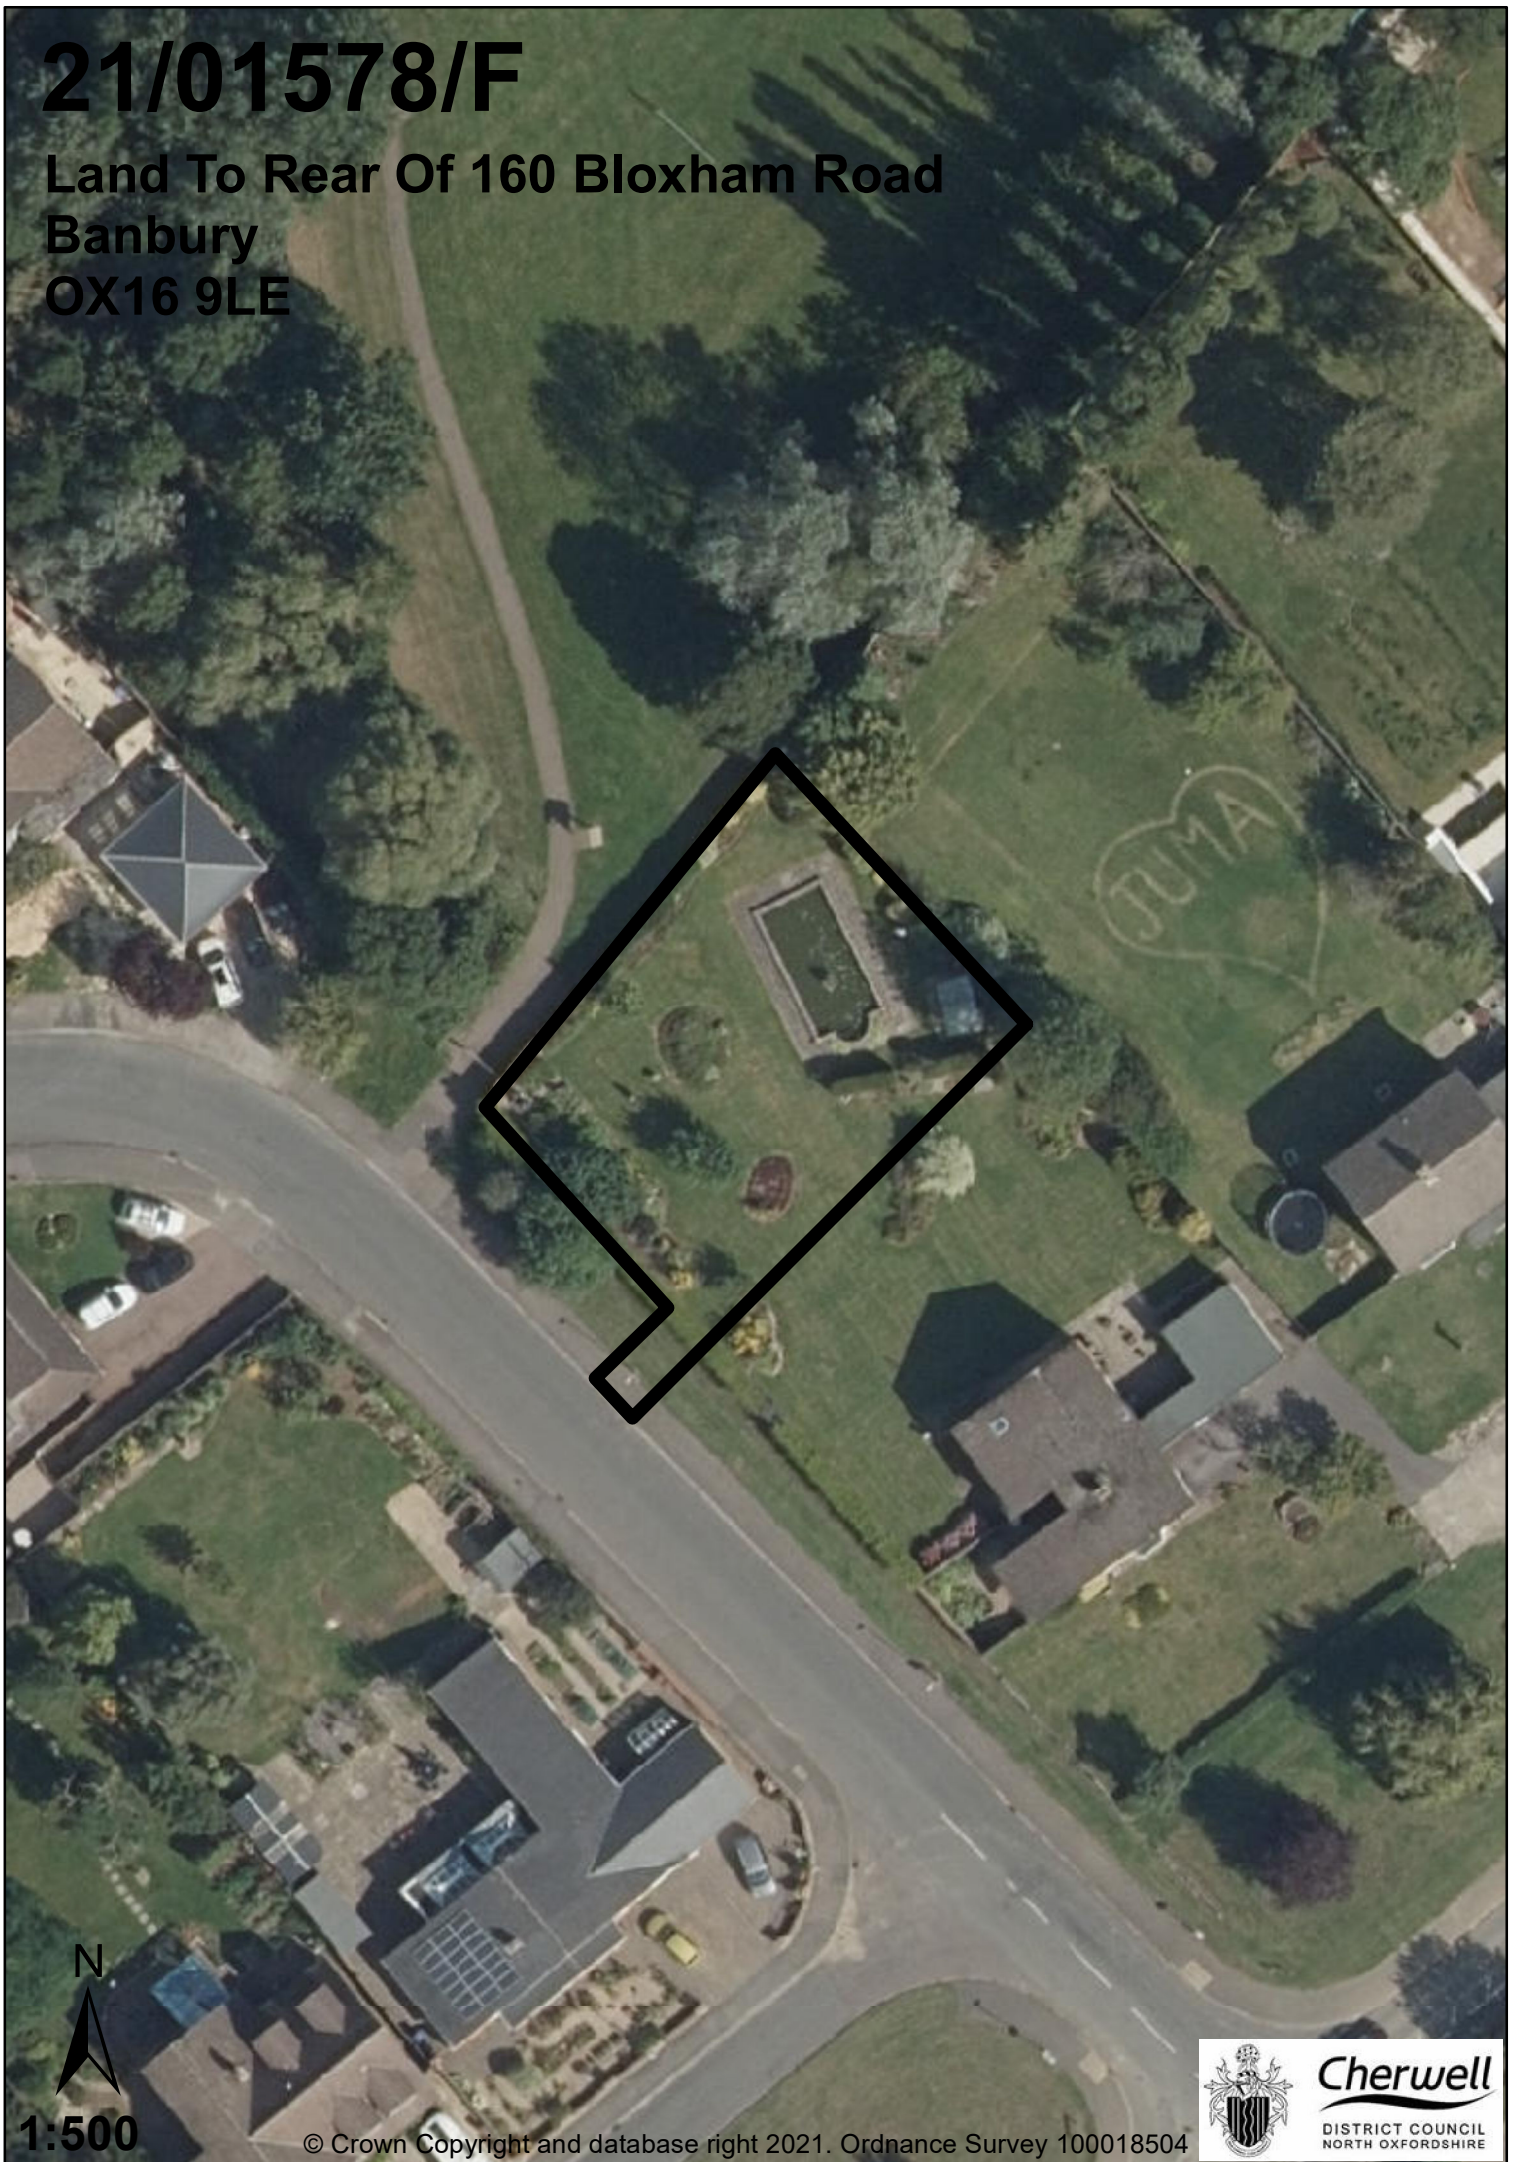

21/01578/F

Land To Rear Of 160 Bloxham Road
Banbury
OX16 9LE

1:500

© Crown Copyright and database right 2021. Ordnance Survey 100018504

Cherwell
DISTRICT COUNCIL
NORTH OXFORDSHIRE