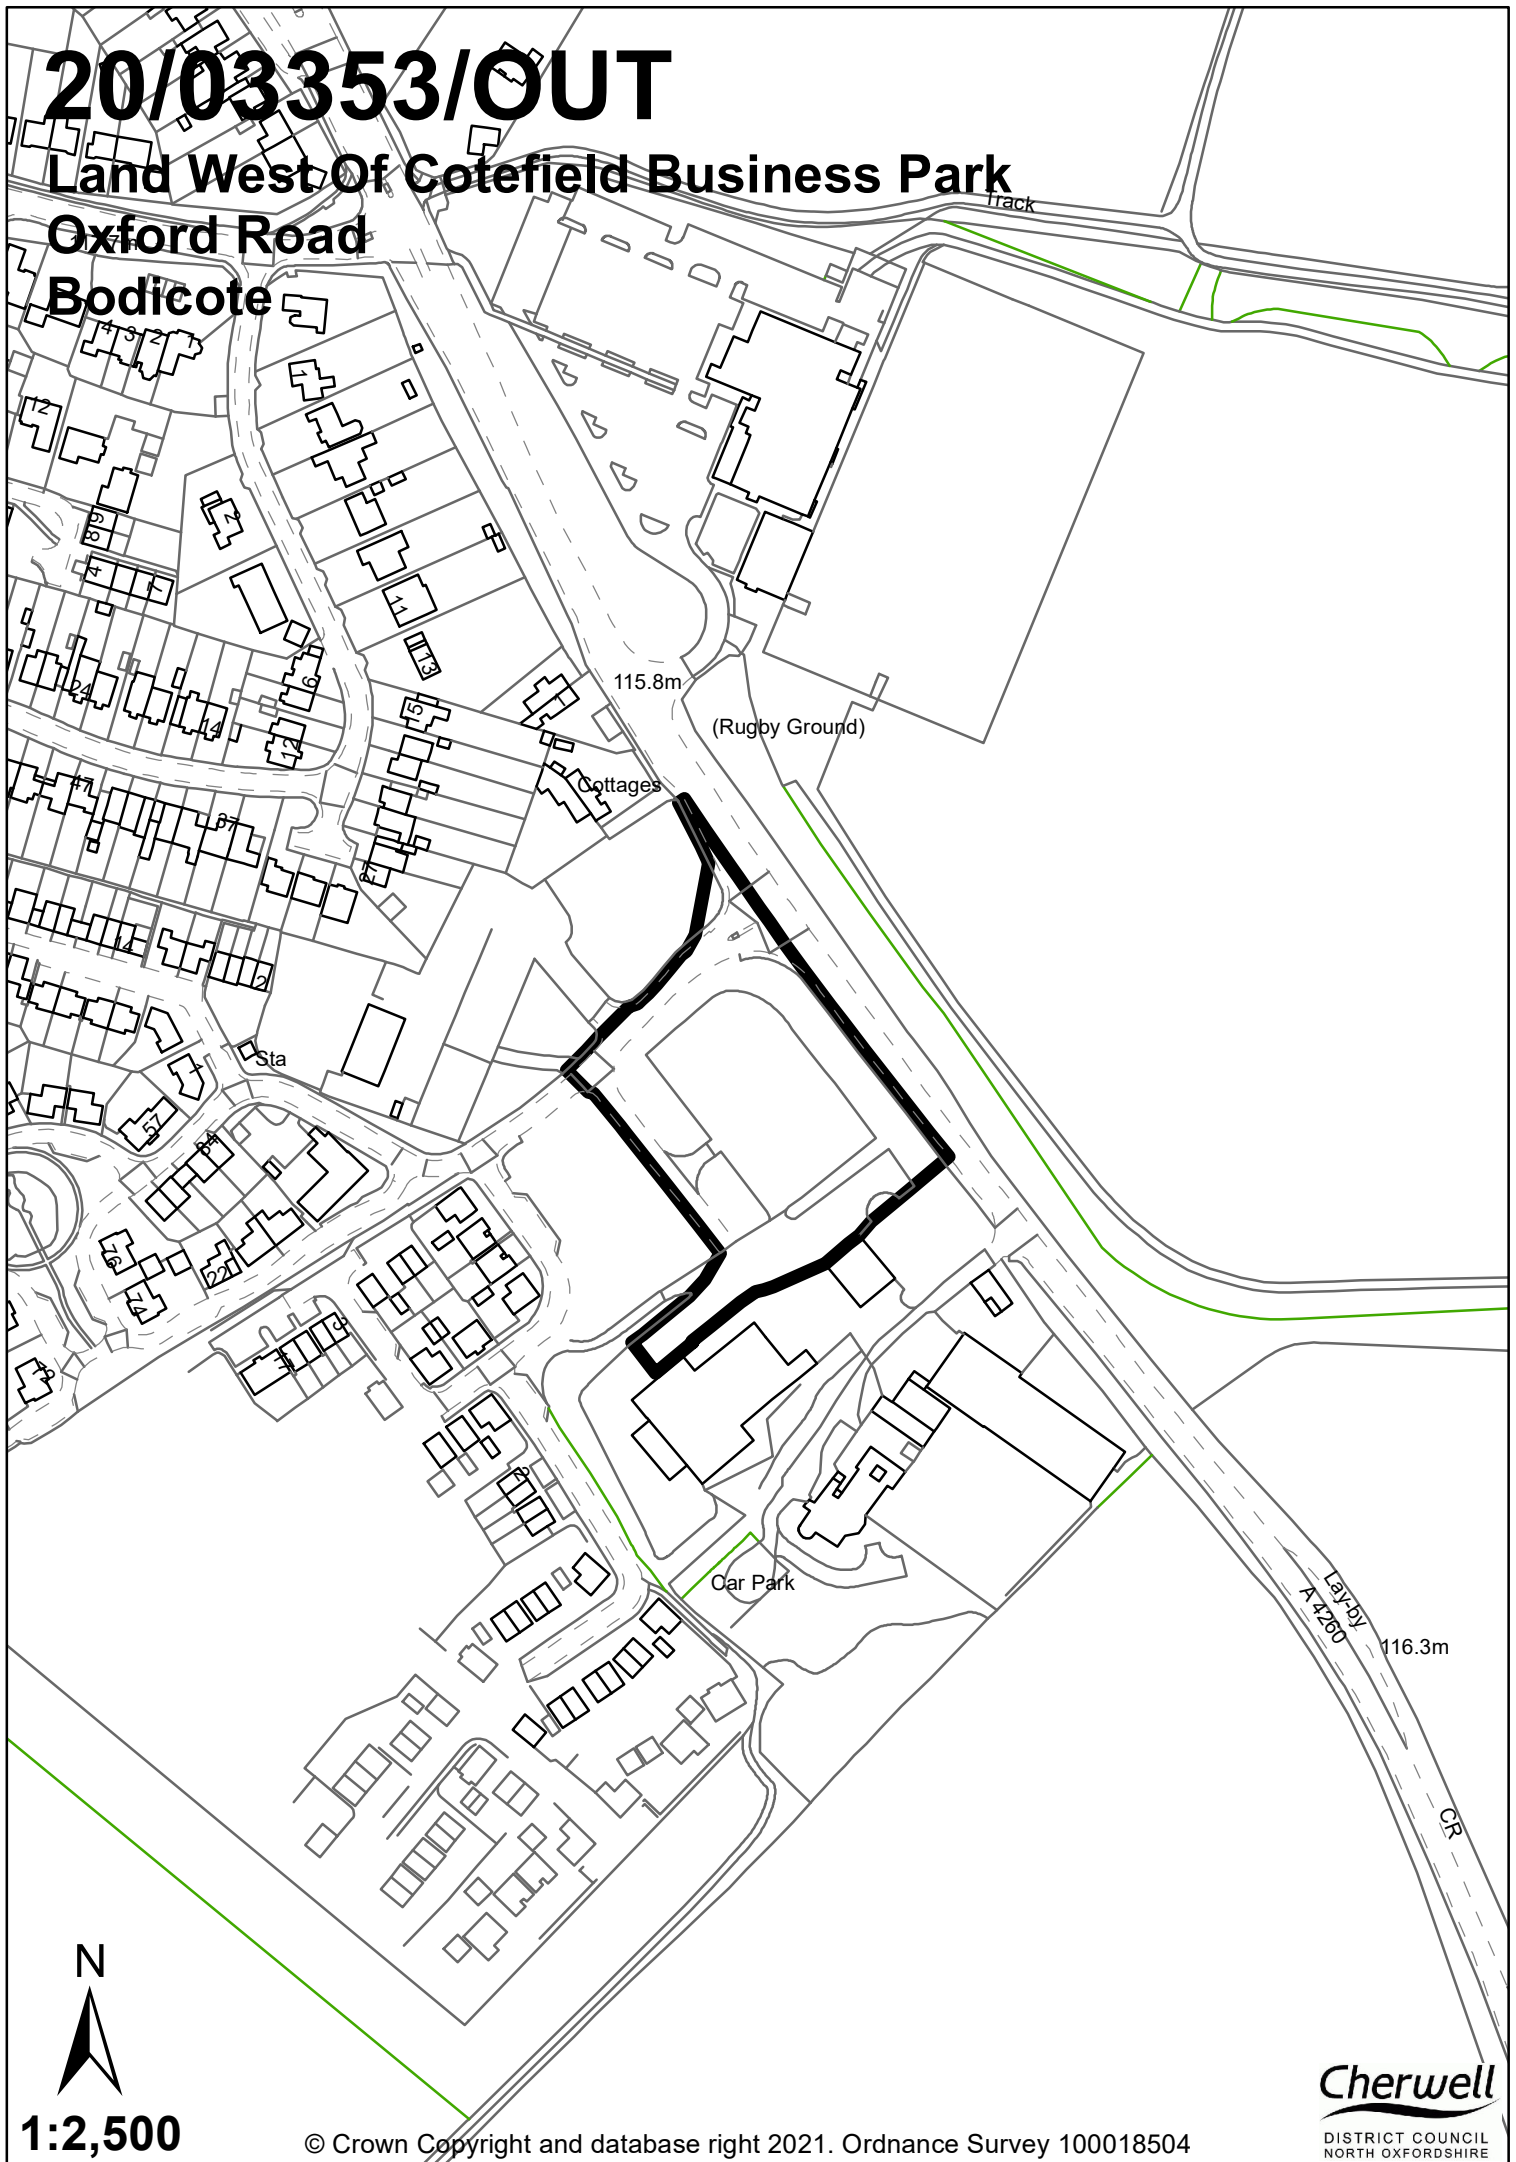

20/03353/OUT

Land West Of Cotefield Business Park Oxford Road Bodicote

1:2,500

© Crown Copyright and database right 2021. Ordnance Survey 100018504

Cherwell
DISTRICT COUNCIL
NORTH OXFORDSHIRE