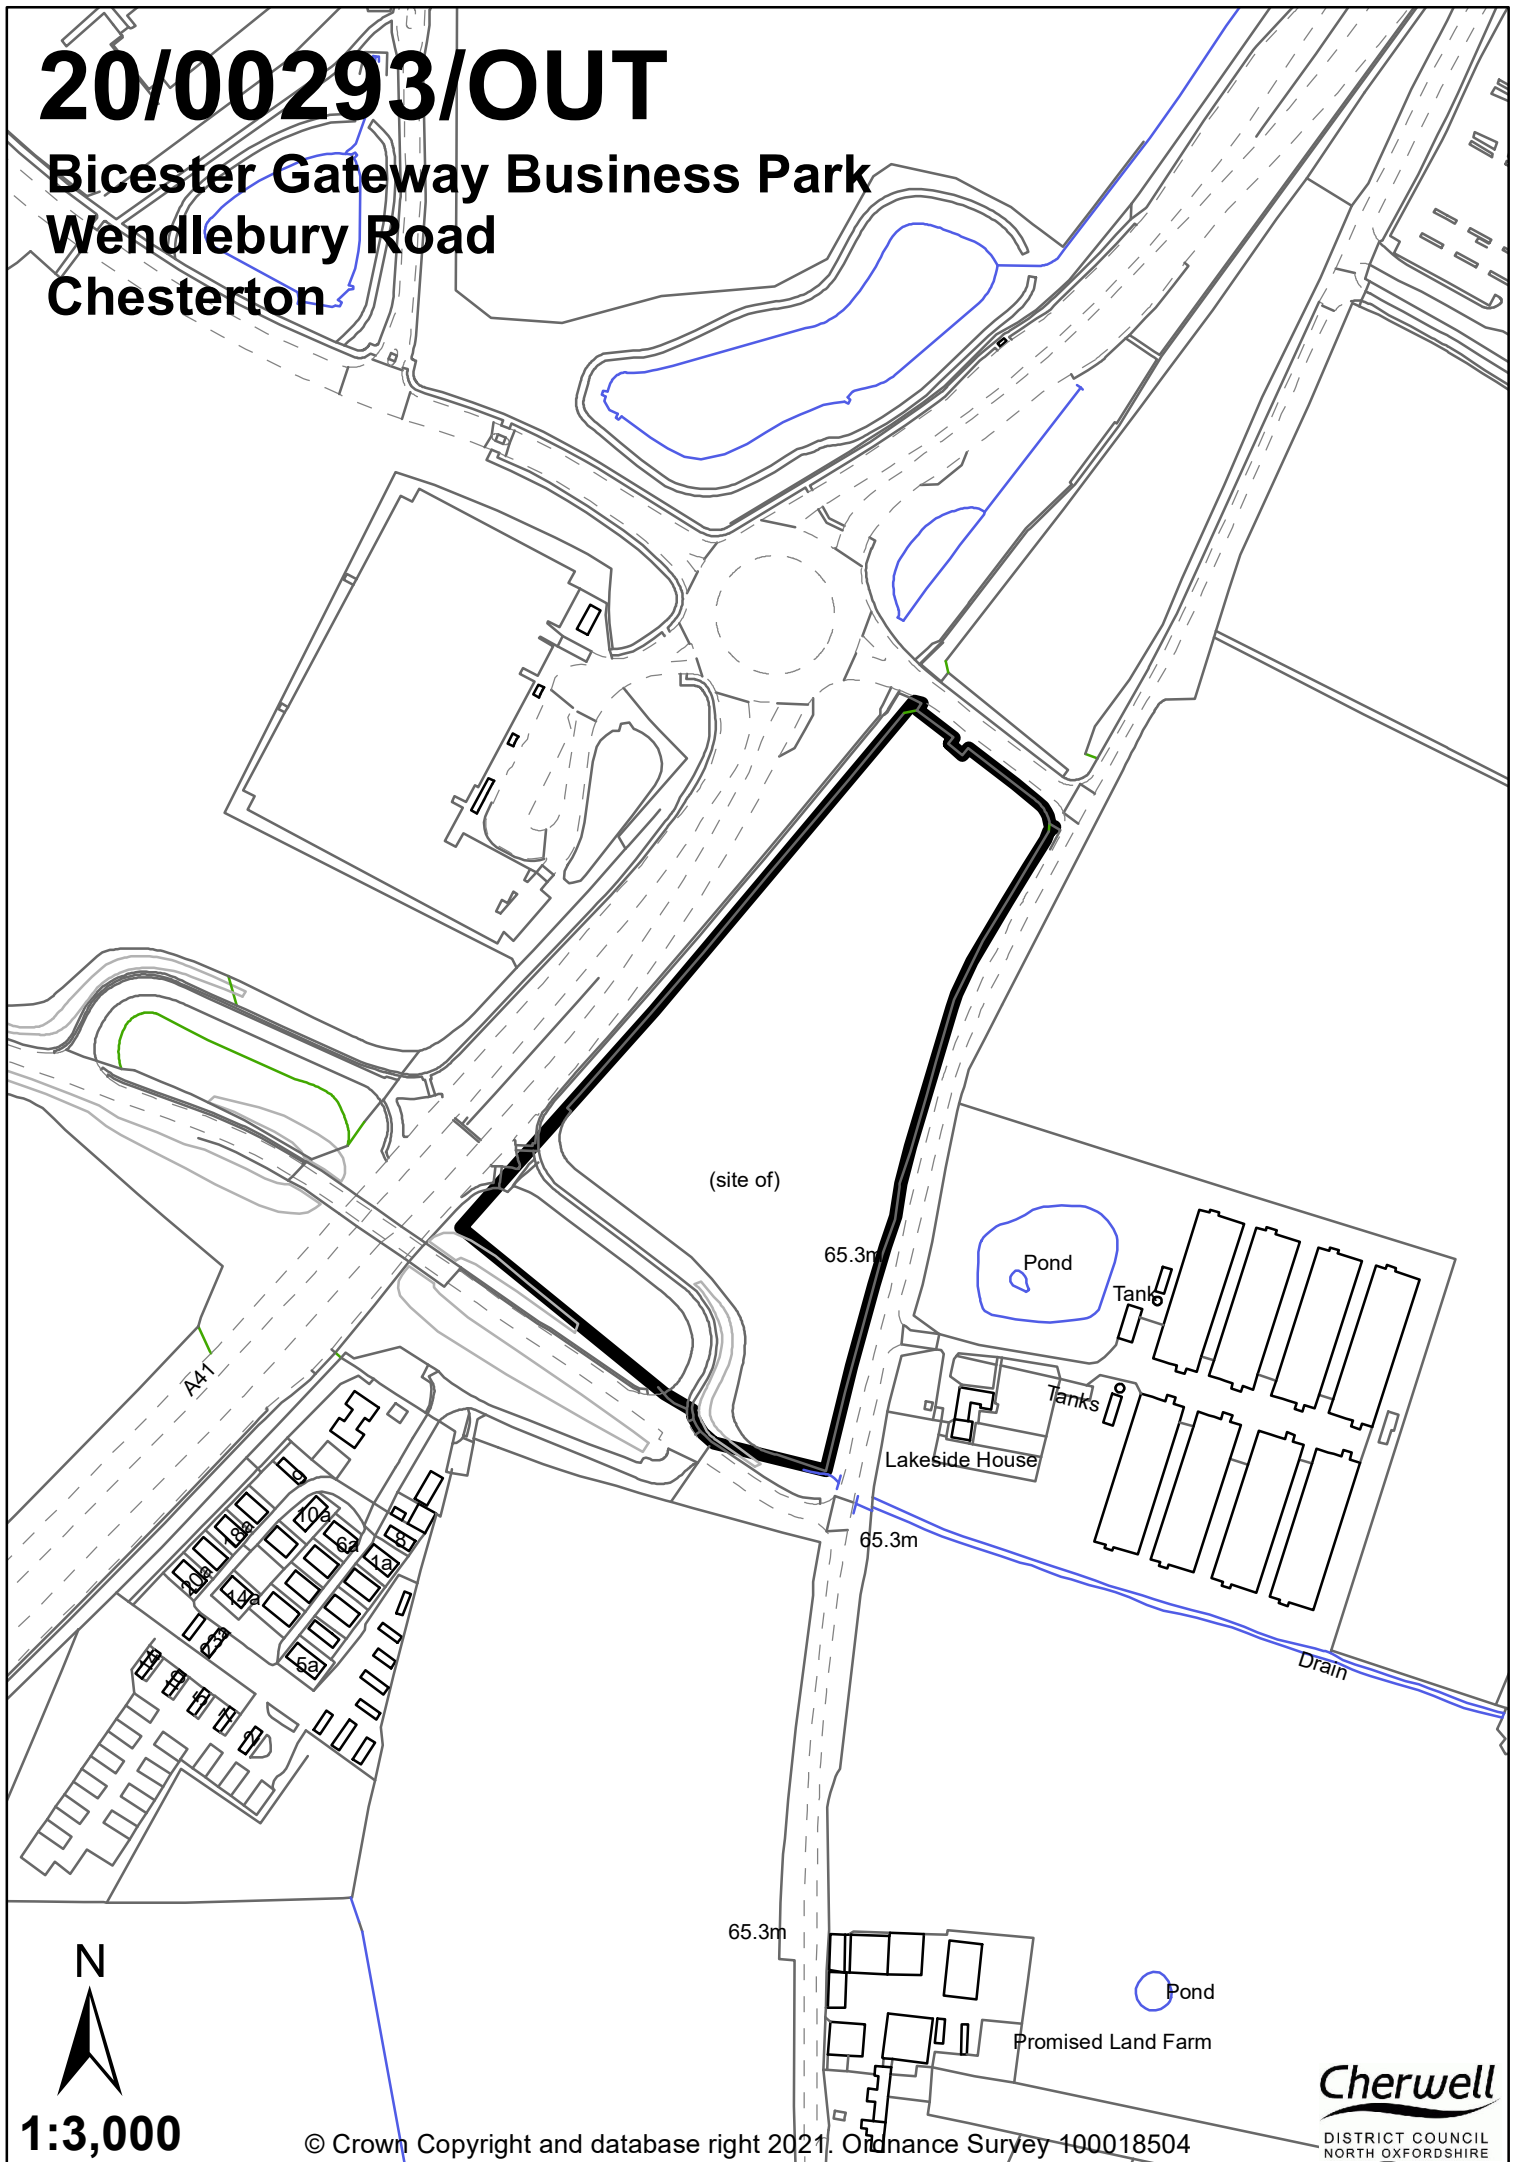

# 20/00293/OUT

Bicester Gateway Business Park  
Wendlebury Road  
Chesterton

N  
1:3,000