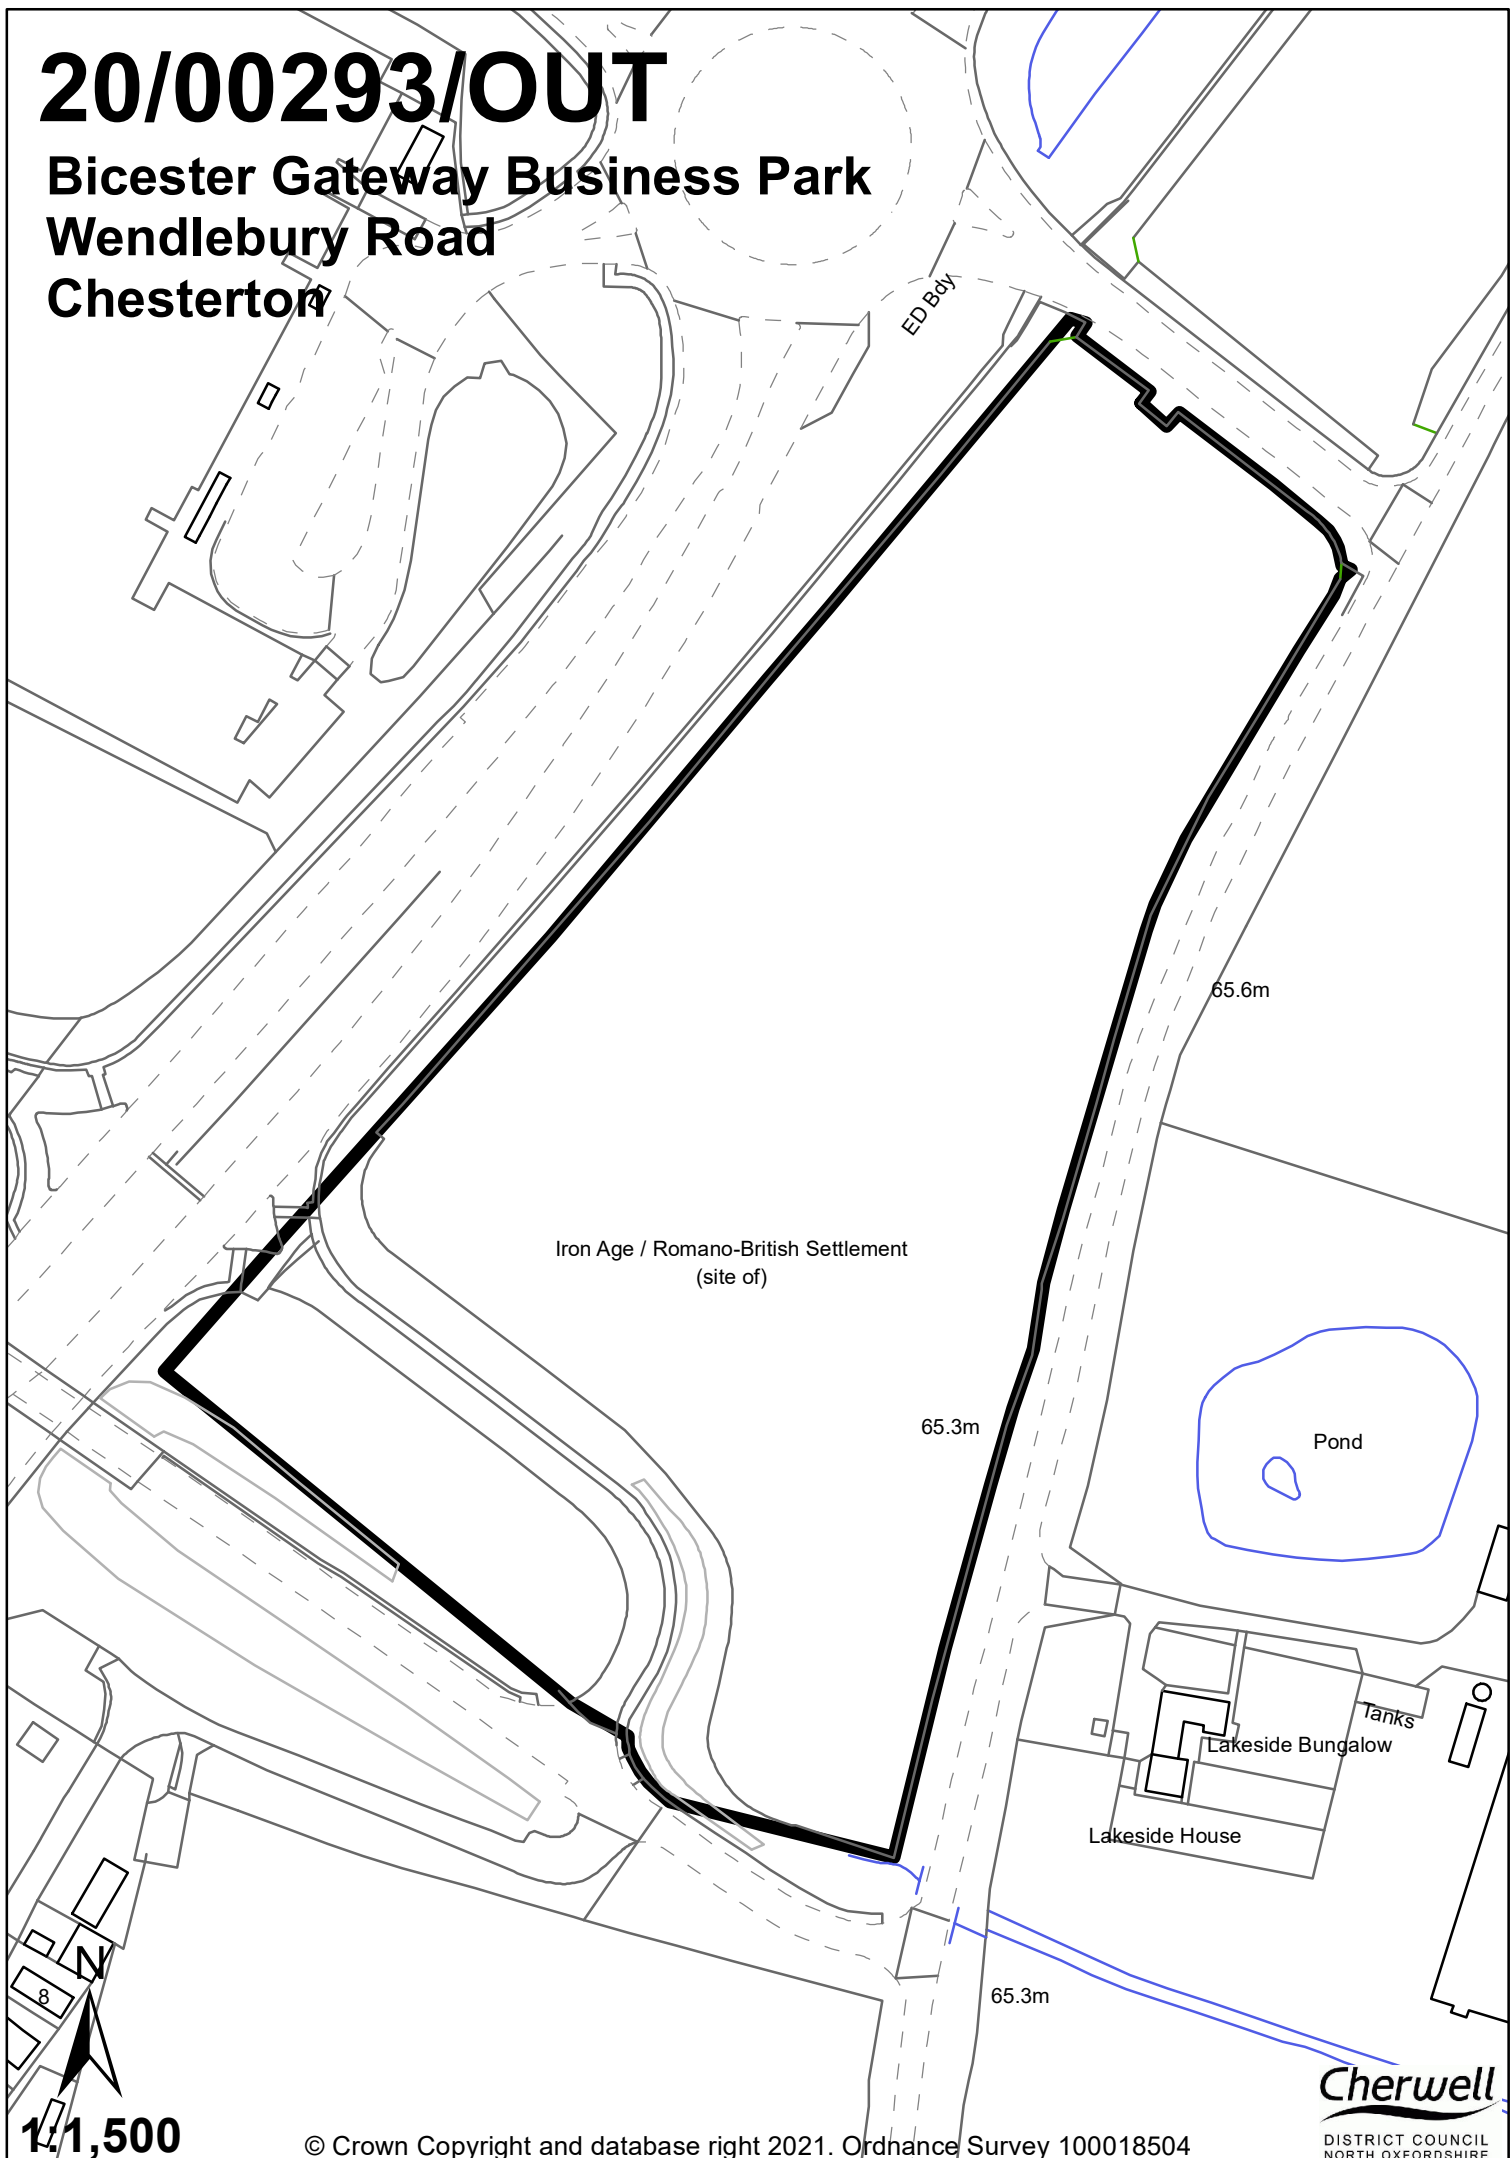

20/00293/OUT

**Bicester Gateway Business Park
Wendlebury Road
Chesterton**

Iron Age / Romano-British Settlement
(site of)

65.6m

65.3m

Pond

Lakeside Bungalow

Lakeside House

Tanks

65.3m