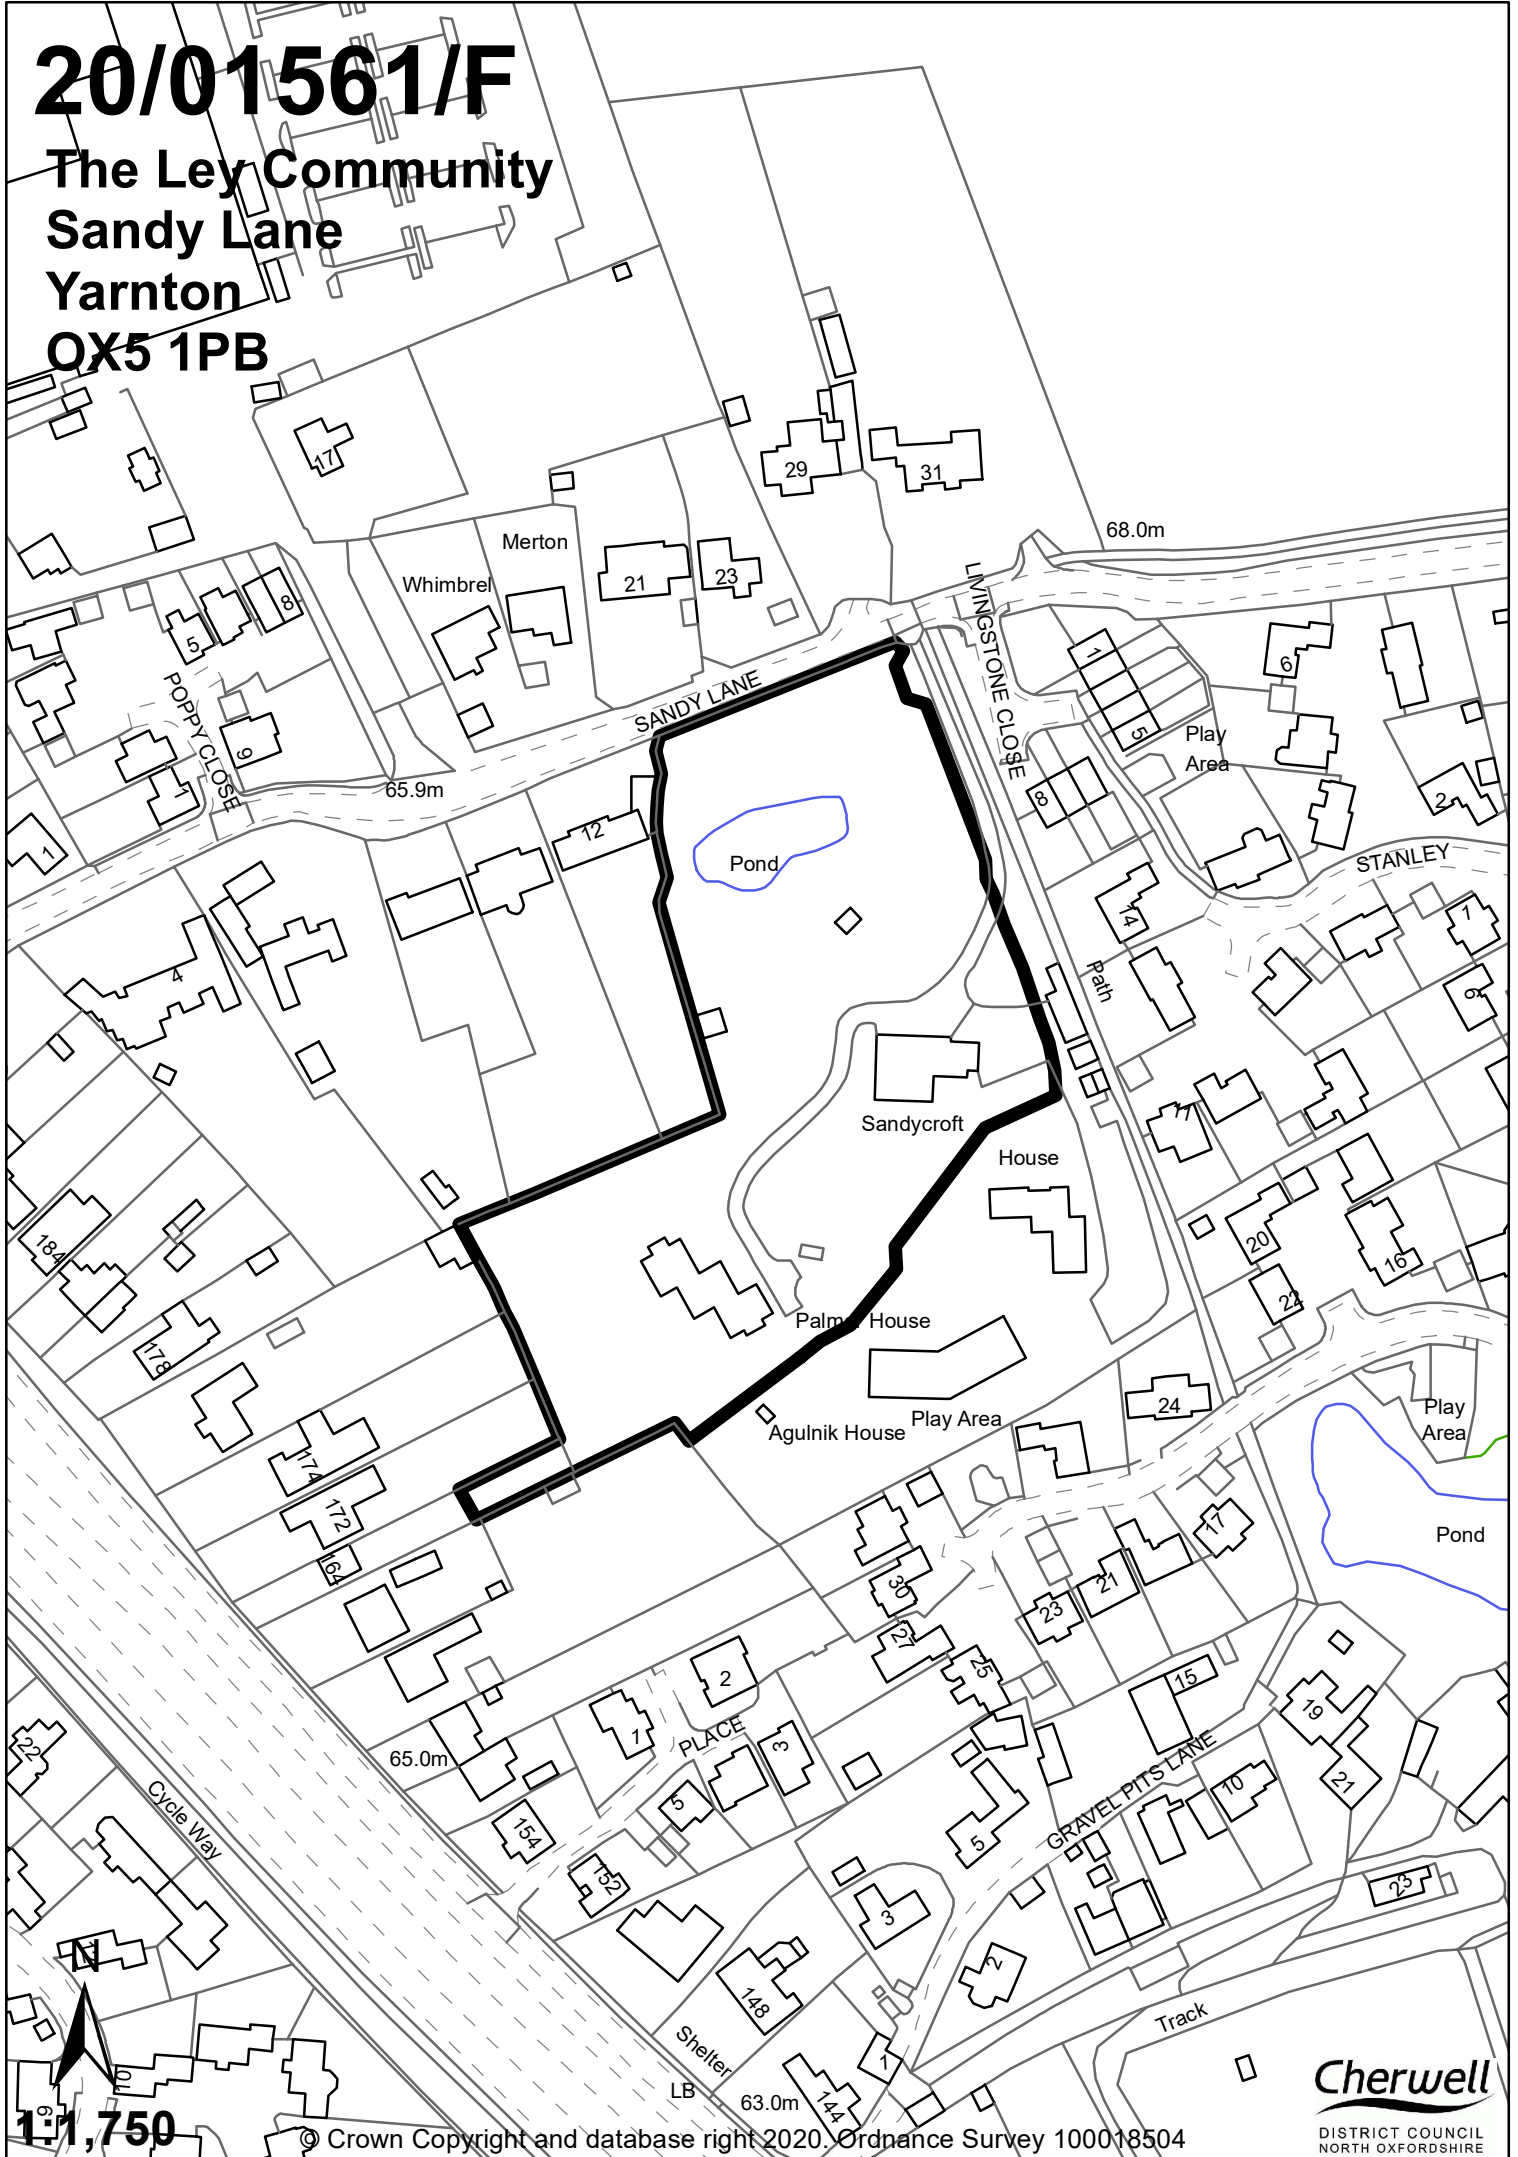

20/01561/F

The Ley Community
Sandy Lane
Yarnton
OX5 1PB

1:1,750

© Crown Copyright and database right 2020. Ordnance Survey 100018504

Cherwell
DISTRICT COUNCIL
NORTH OXFORDSHIRE