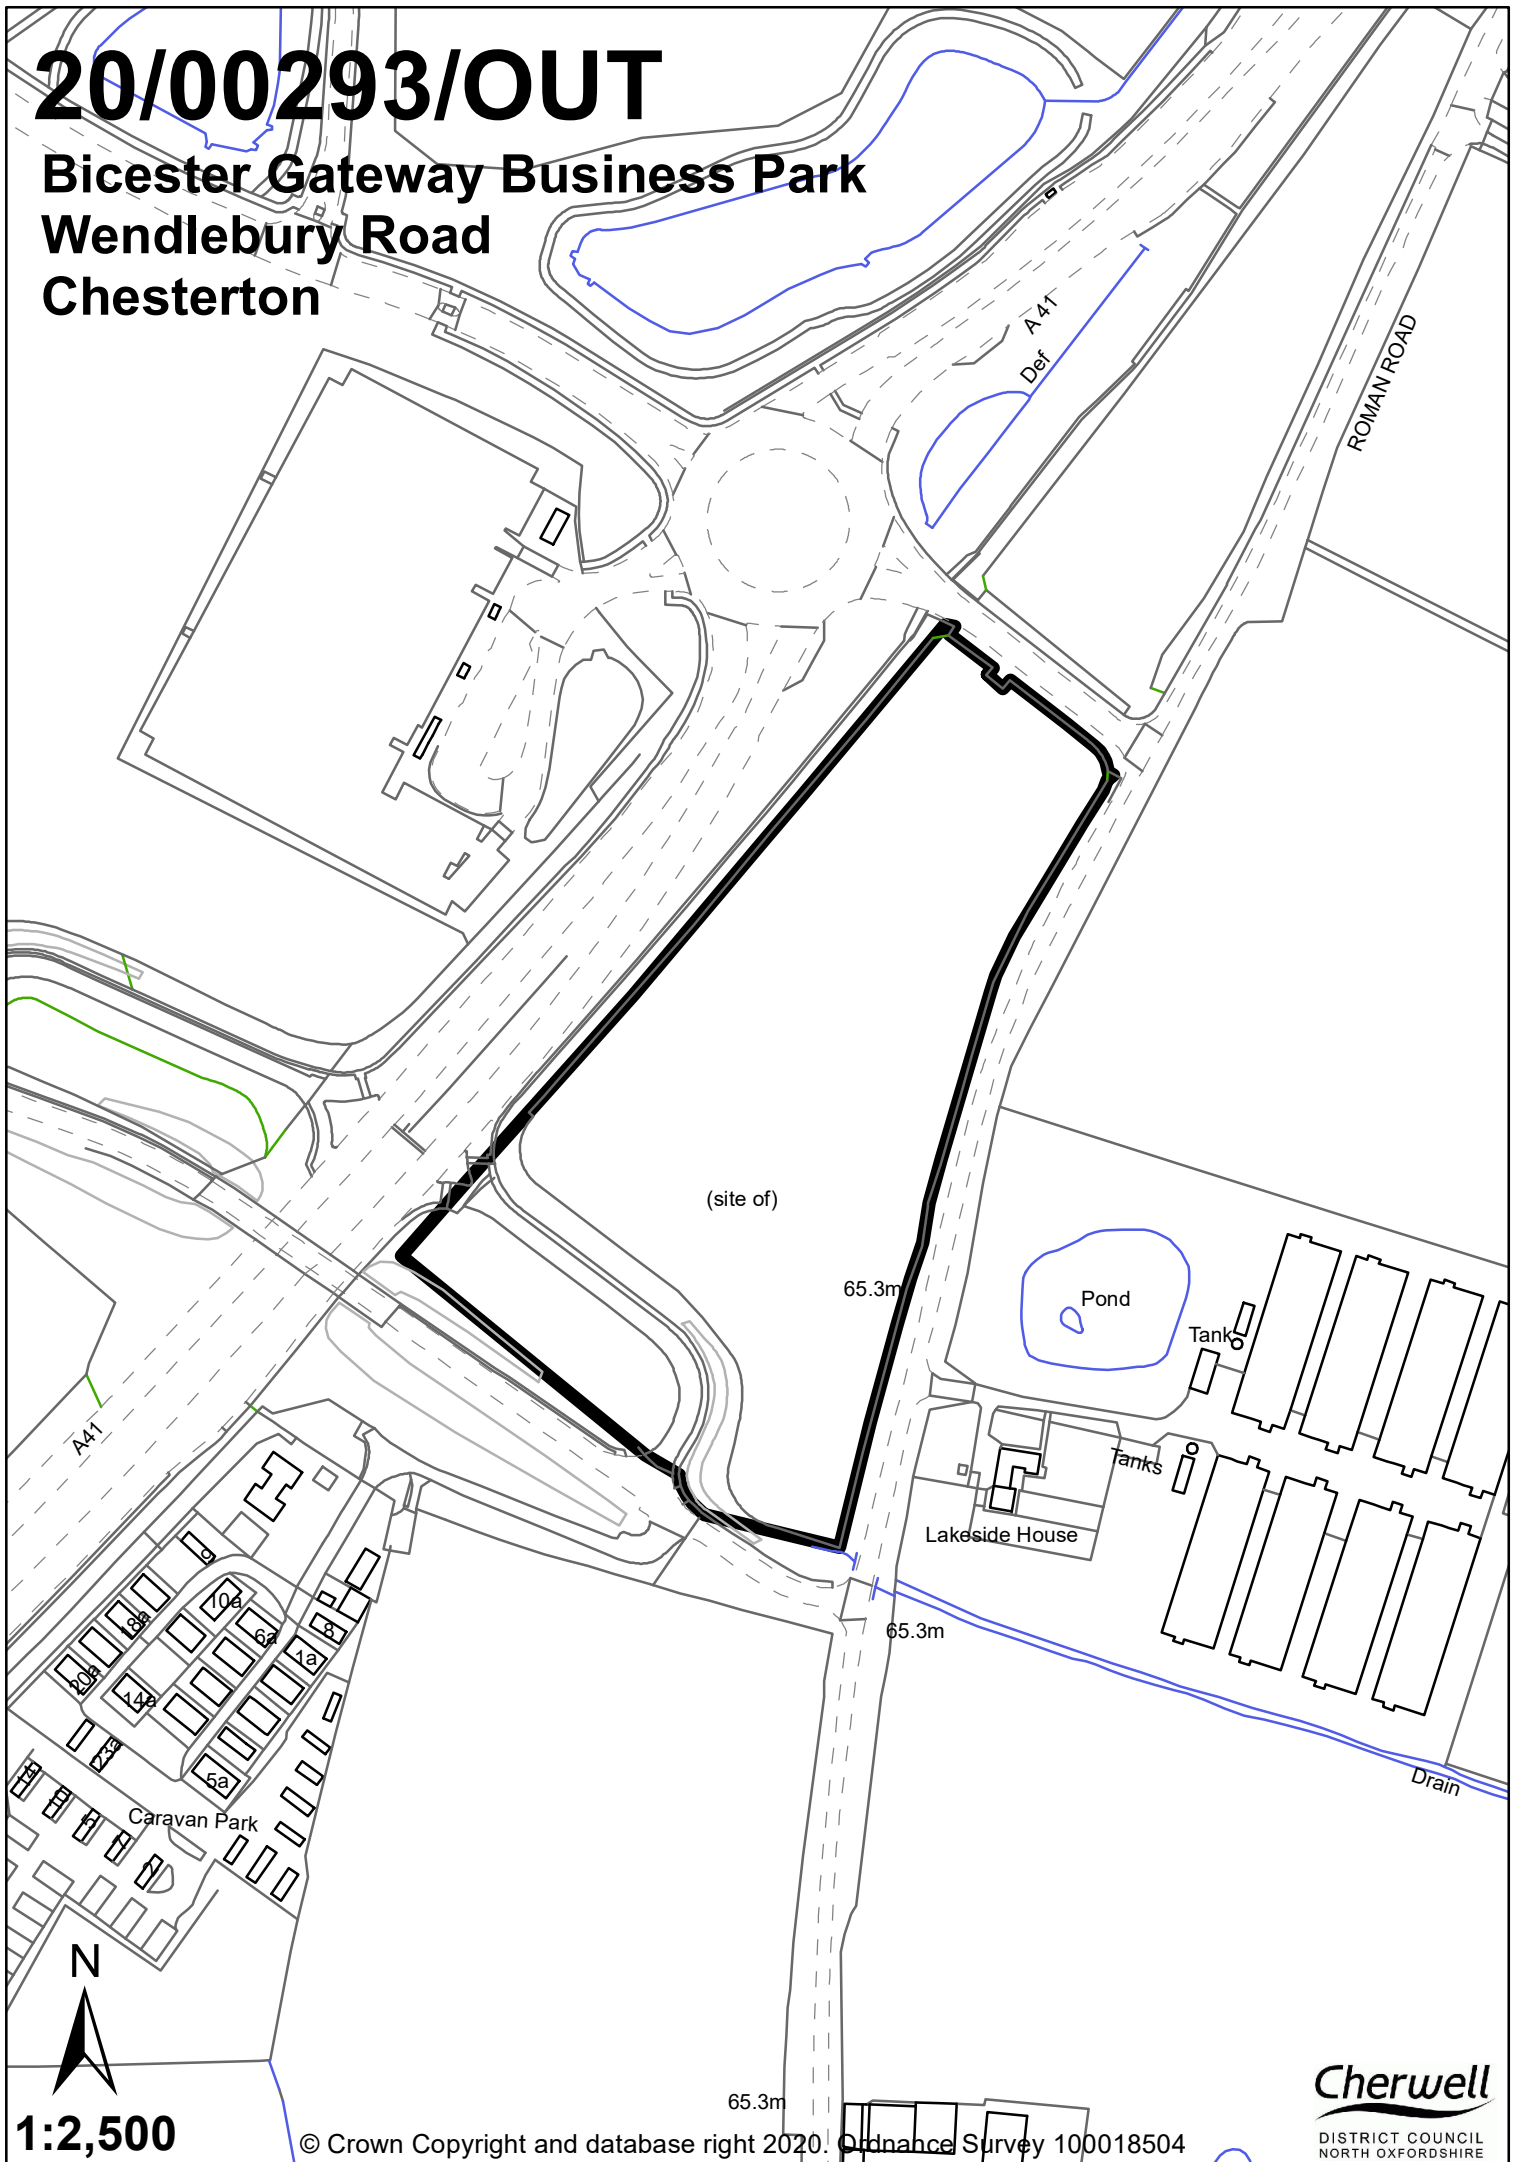

20/00293/OUT

Bicester Gateway Business Park Wendlebury Road Chesterton

1:2,500

© Crown Copyright and database right 2020. Ordnance Survey 100018504

Cherwell
DISTRICT COUNCIL
NORTH OXFORDSHIRE