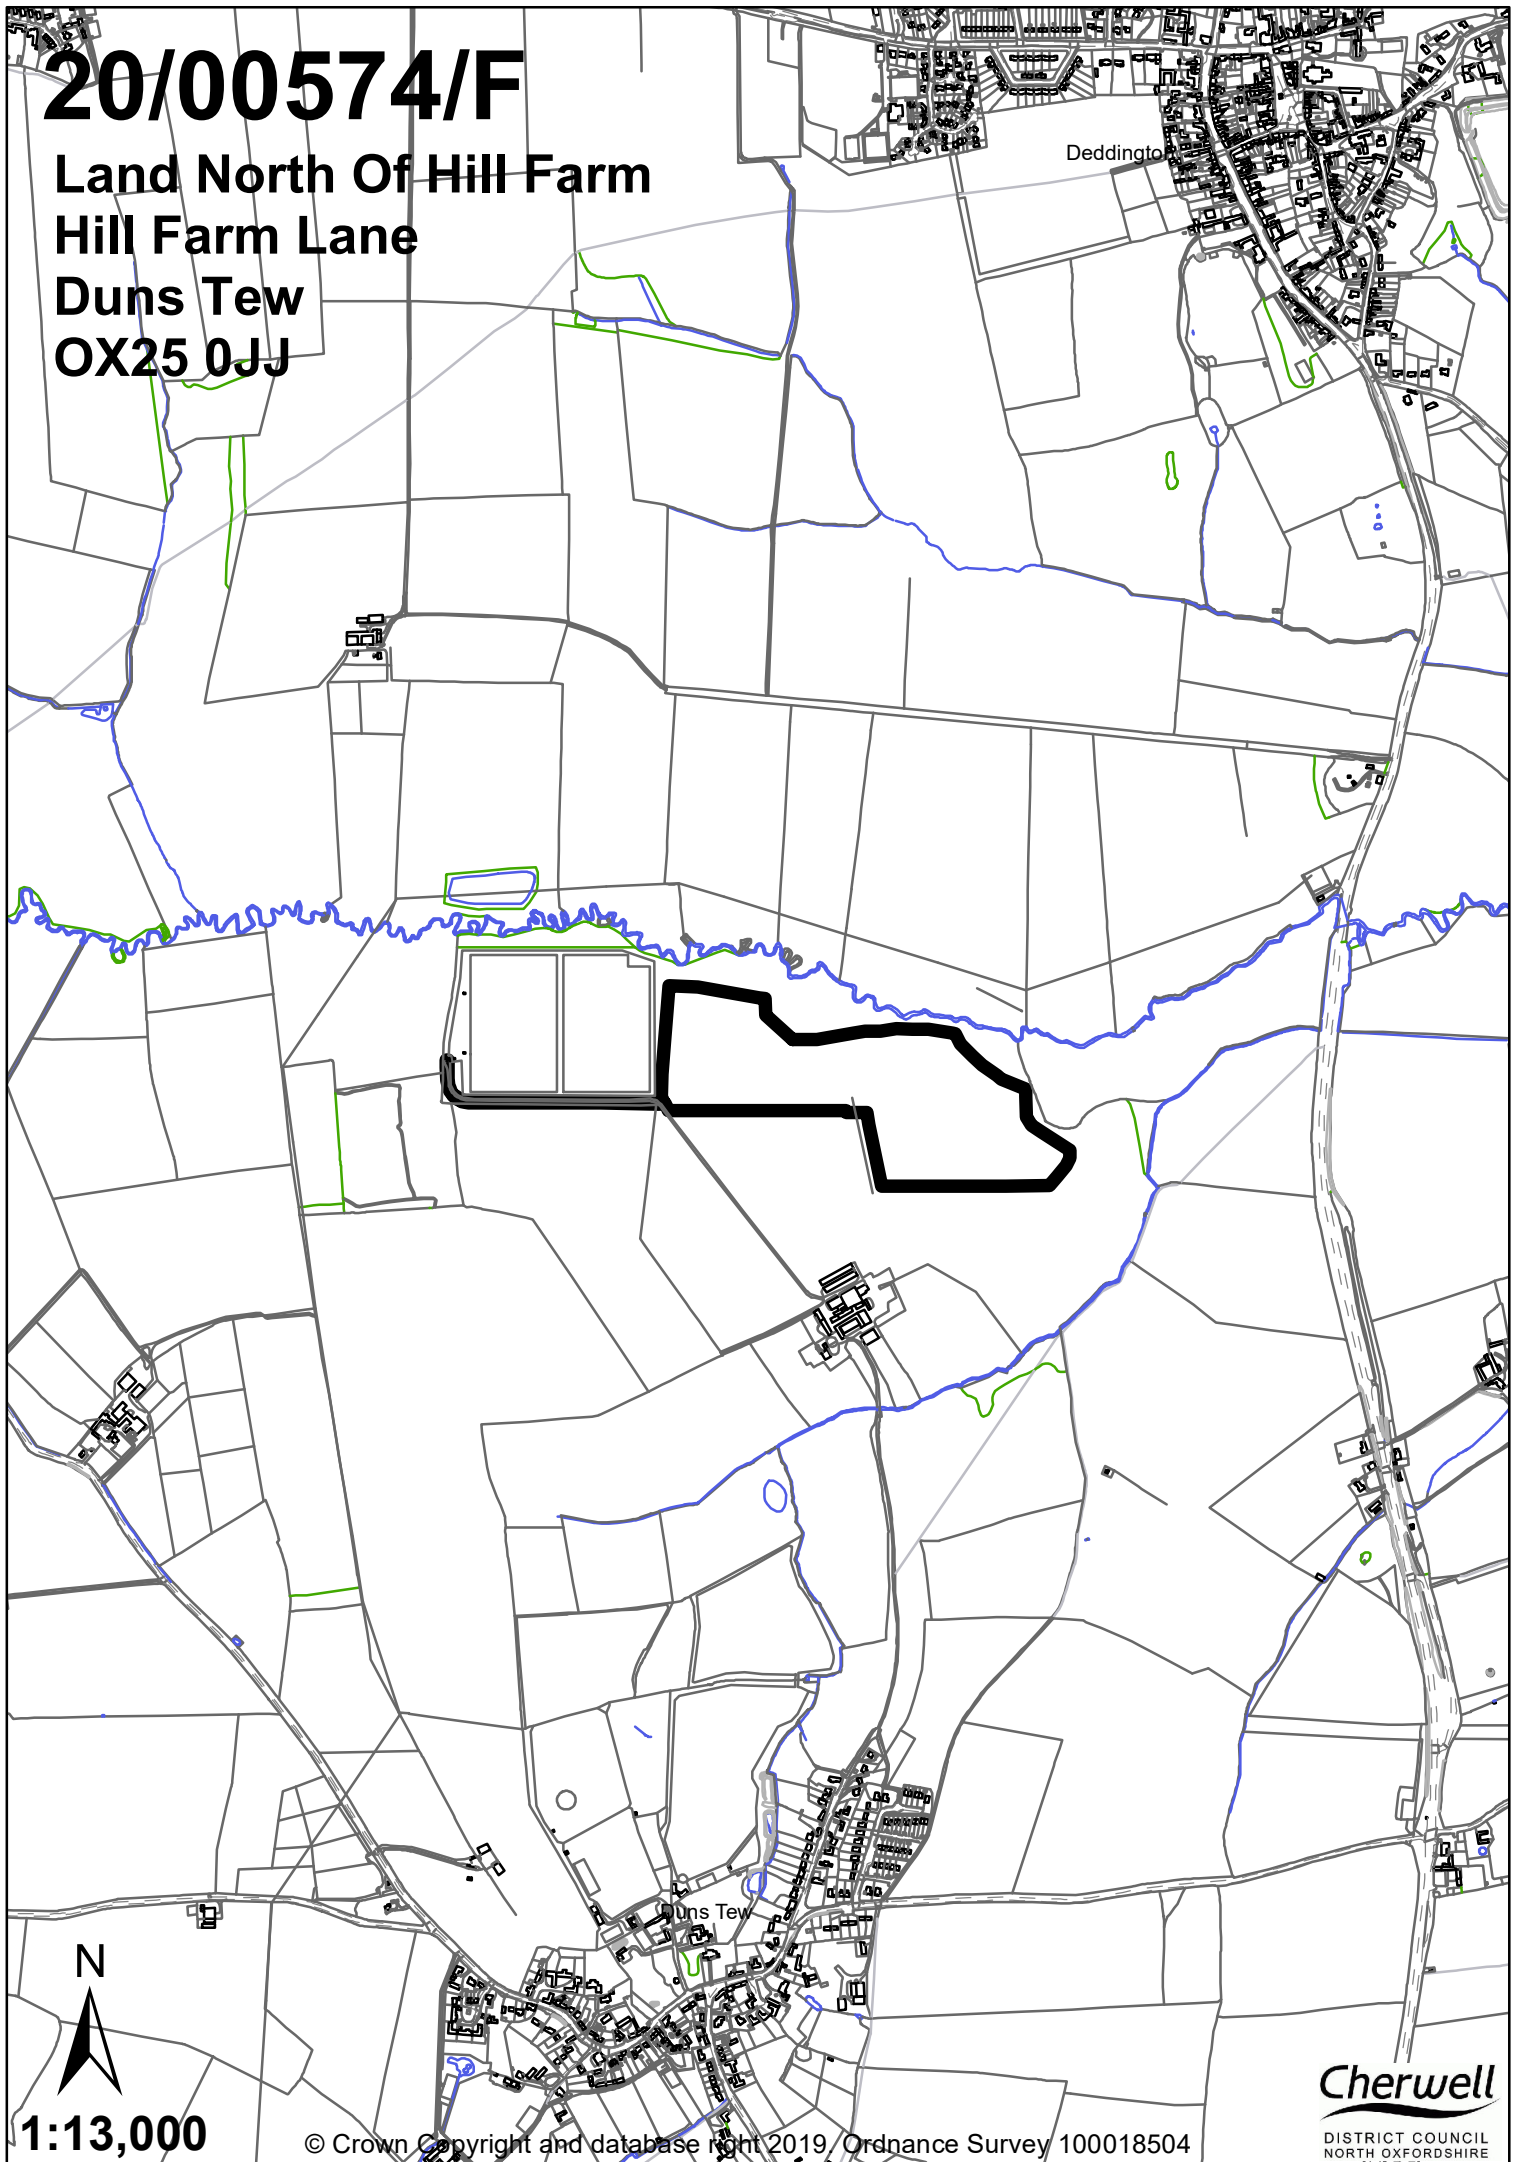

20/00574/F

Land North Of Hill Farm
Hill Farm Lane
Duns Tew
OX25 0JJ

Deddingto

Duns Tew

N

1:13,000

© Crown Copyright and database right 2019, Ordnance Survey 100018504

Cherwell
DISTRICT COUNCIL
NORTH OXFORDSHIRE