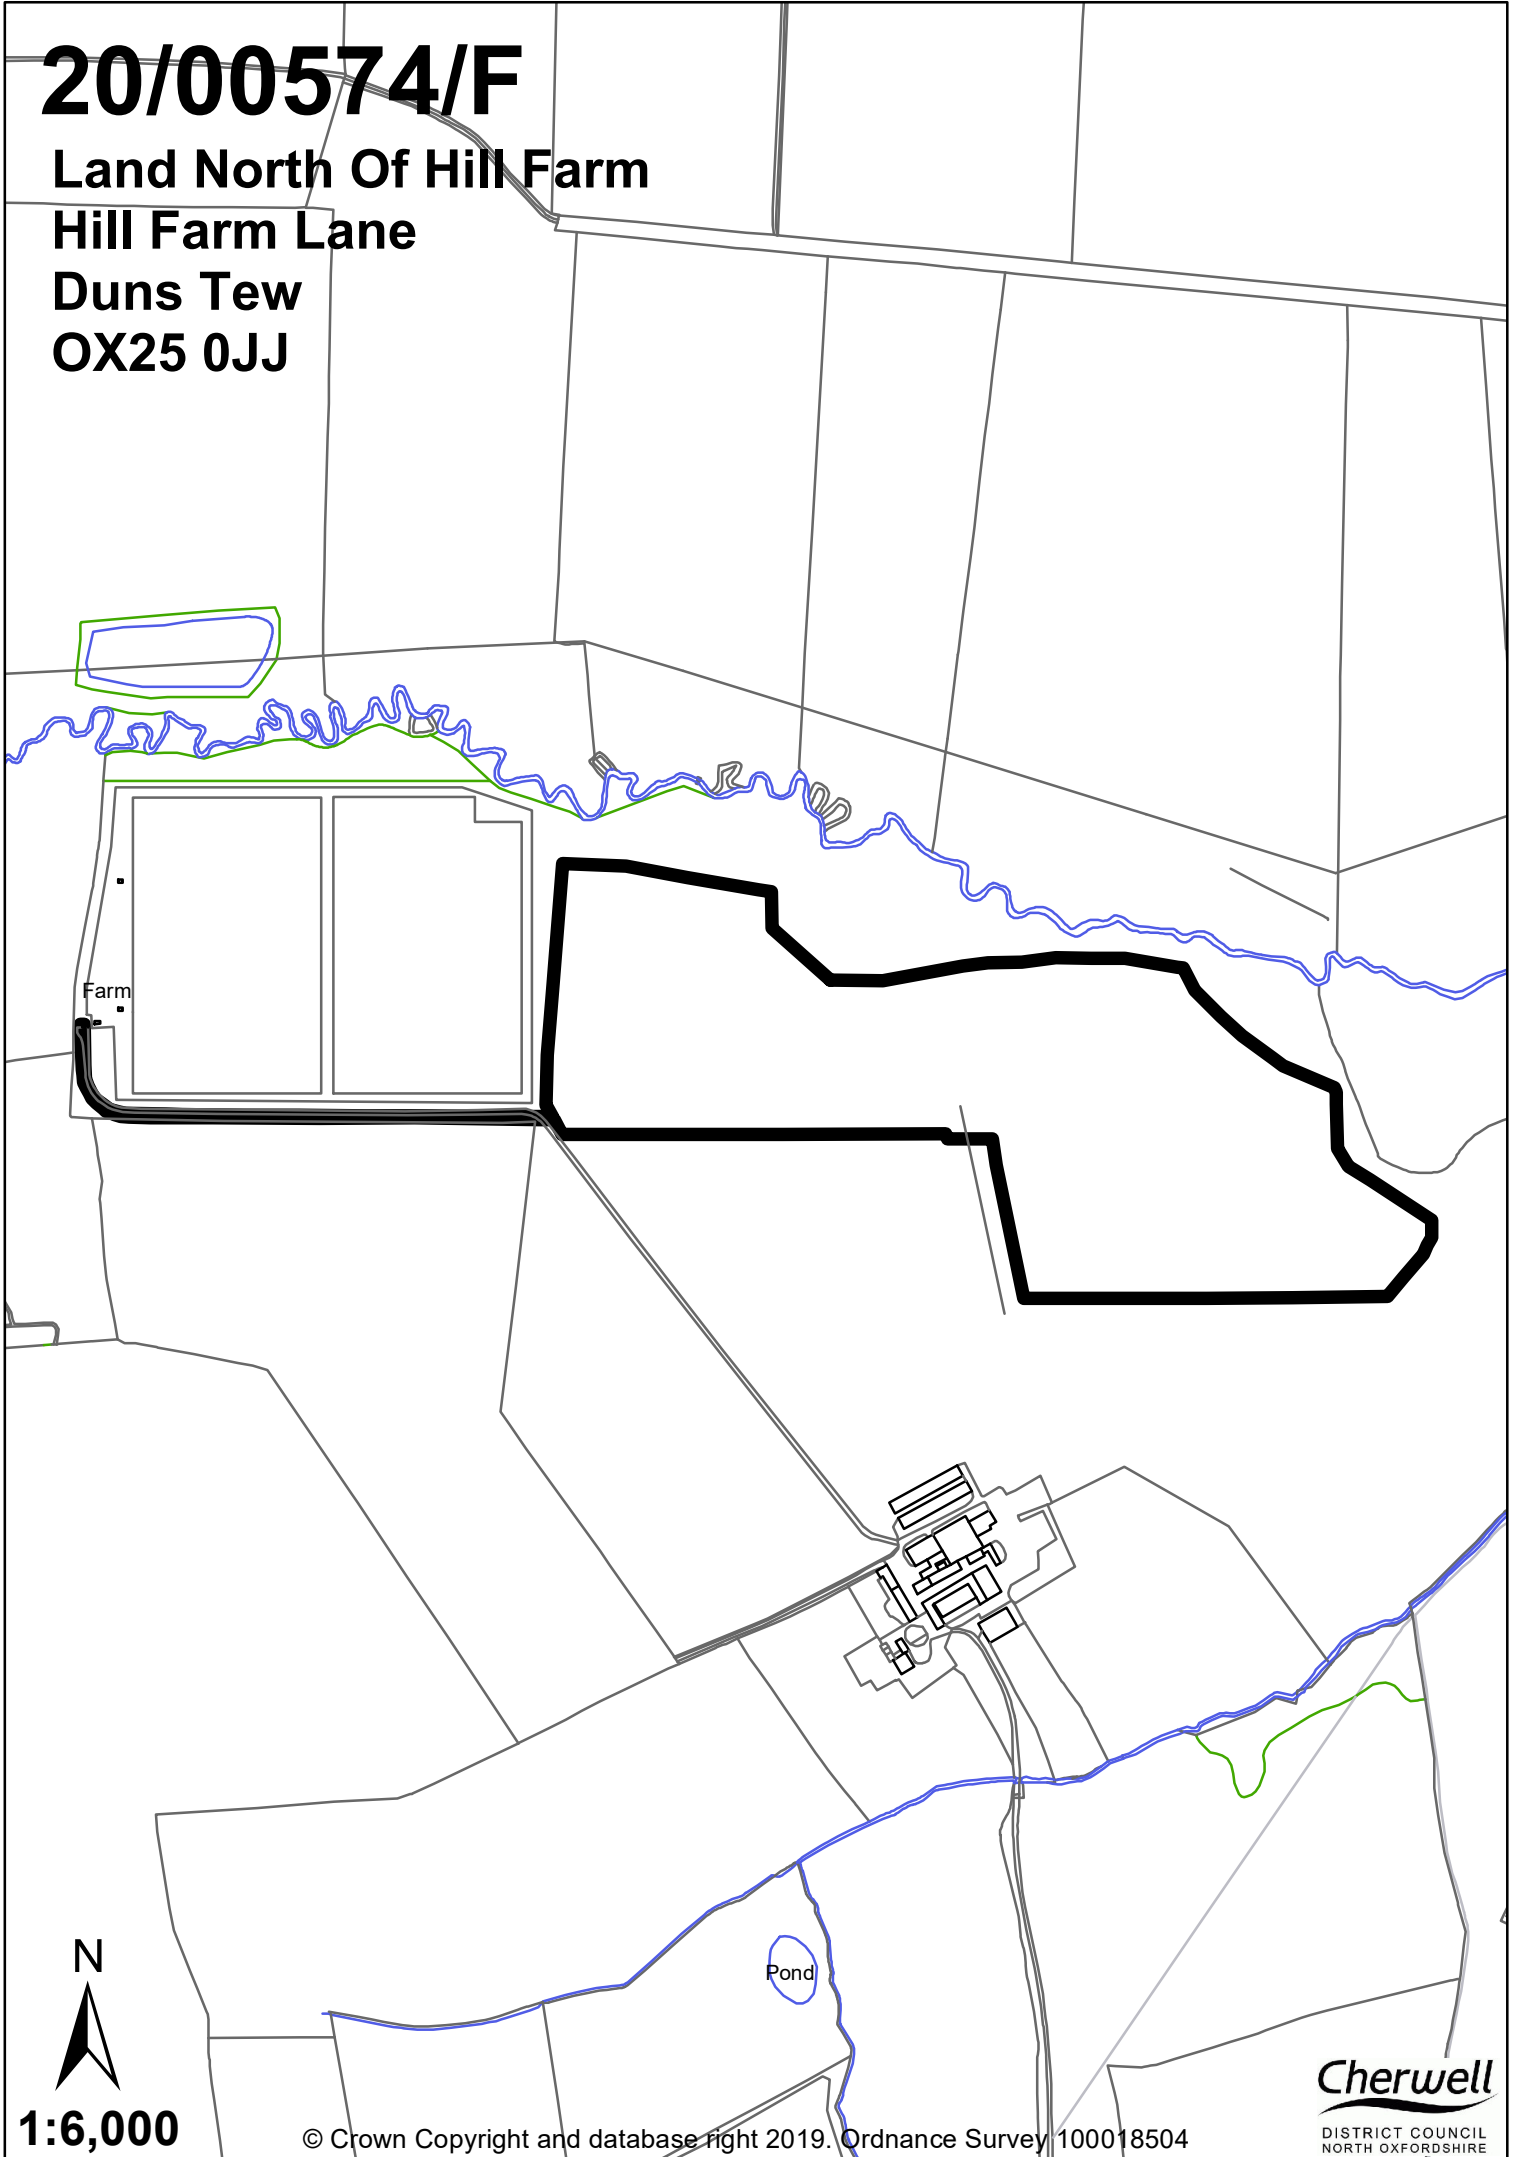

20/00574/F

Land North Of Hill Farm

Hill Farm Lane

Duns Tew

OX25 0JJ

1:6,000

© Crown Copyright and database right 2019. Ordnance Survey 100018504

Cherwell
DISTRICT COUNCIL
NORTH OXFORDSHIRE