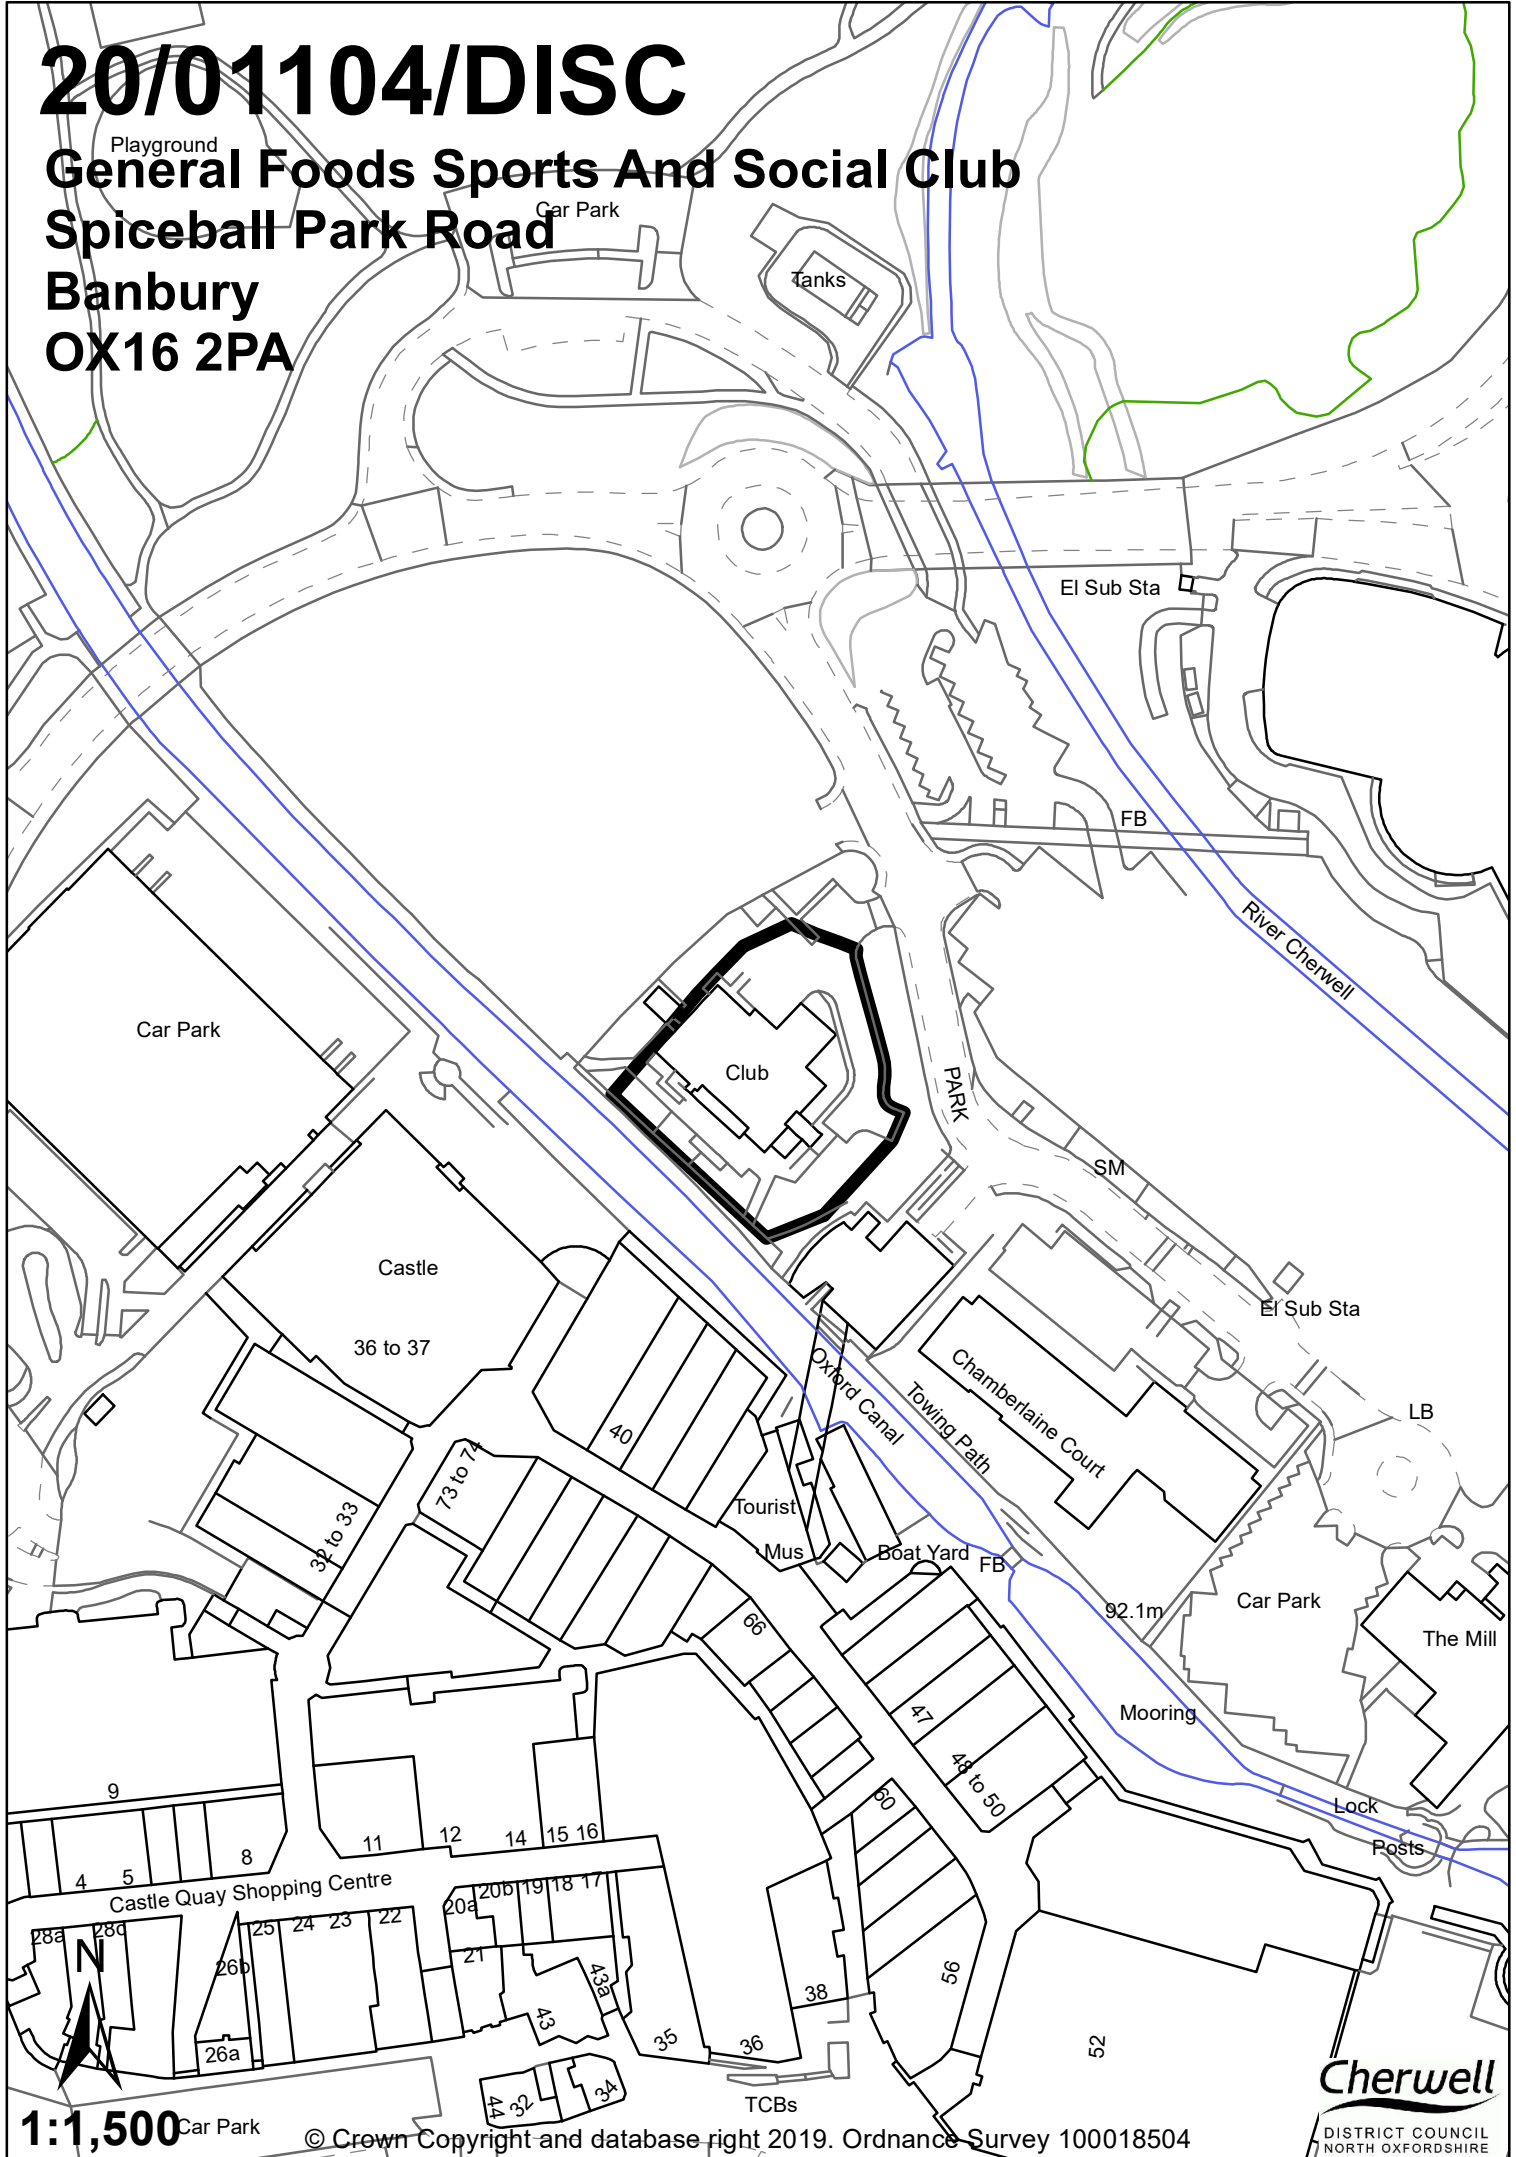

# 20/01104/DISC

Playground  
**General Foods Sports And Social Club**  
Spiceball Park Road  
Banbury  
OX16 2PA

1:1,500

© Crown Copyright and database right 2019. Ordnance Survey 100018504

**Cherwell**  
DISTRICT COUNCIL  
NORTH OXFORDSHIRE