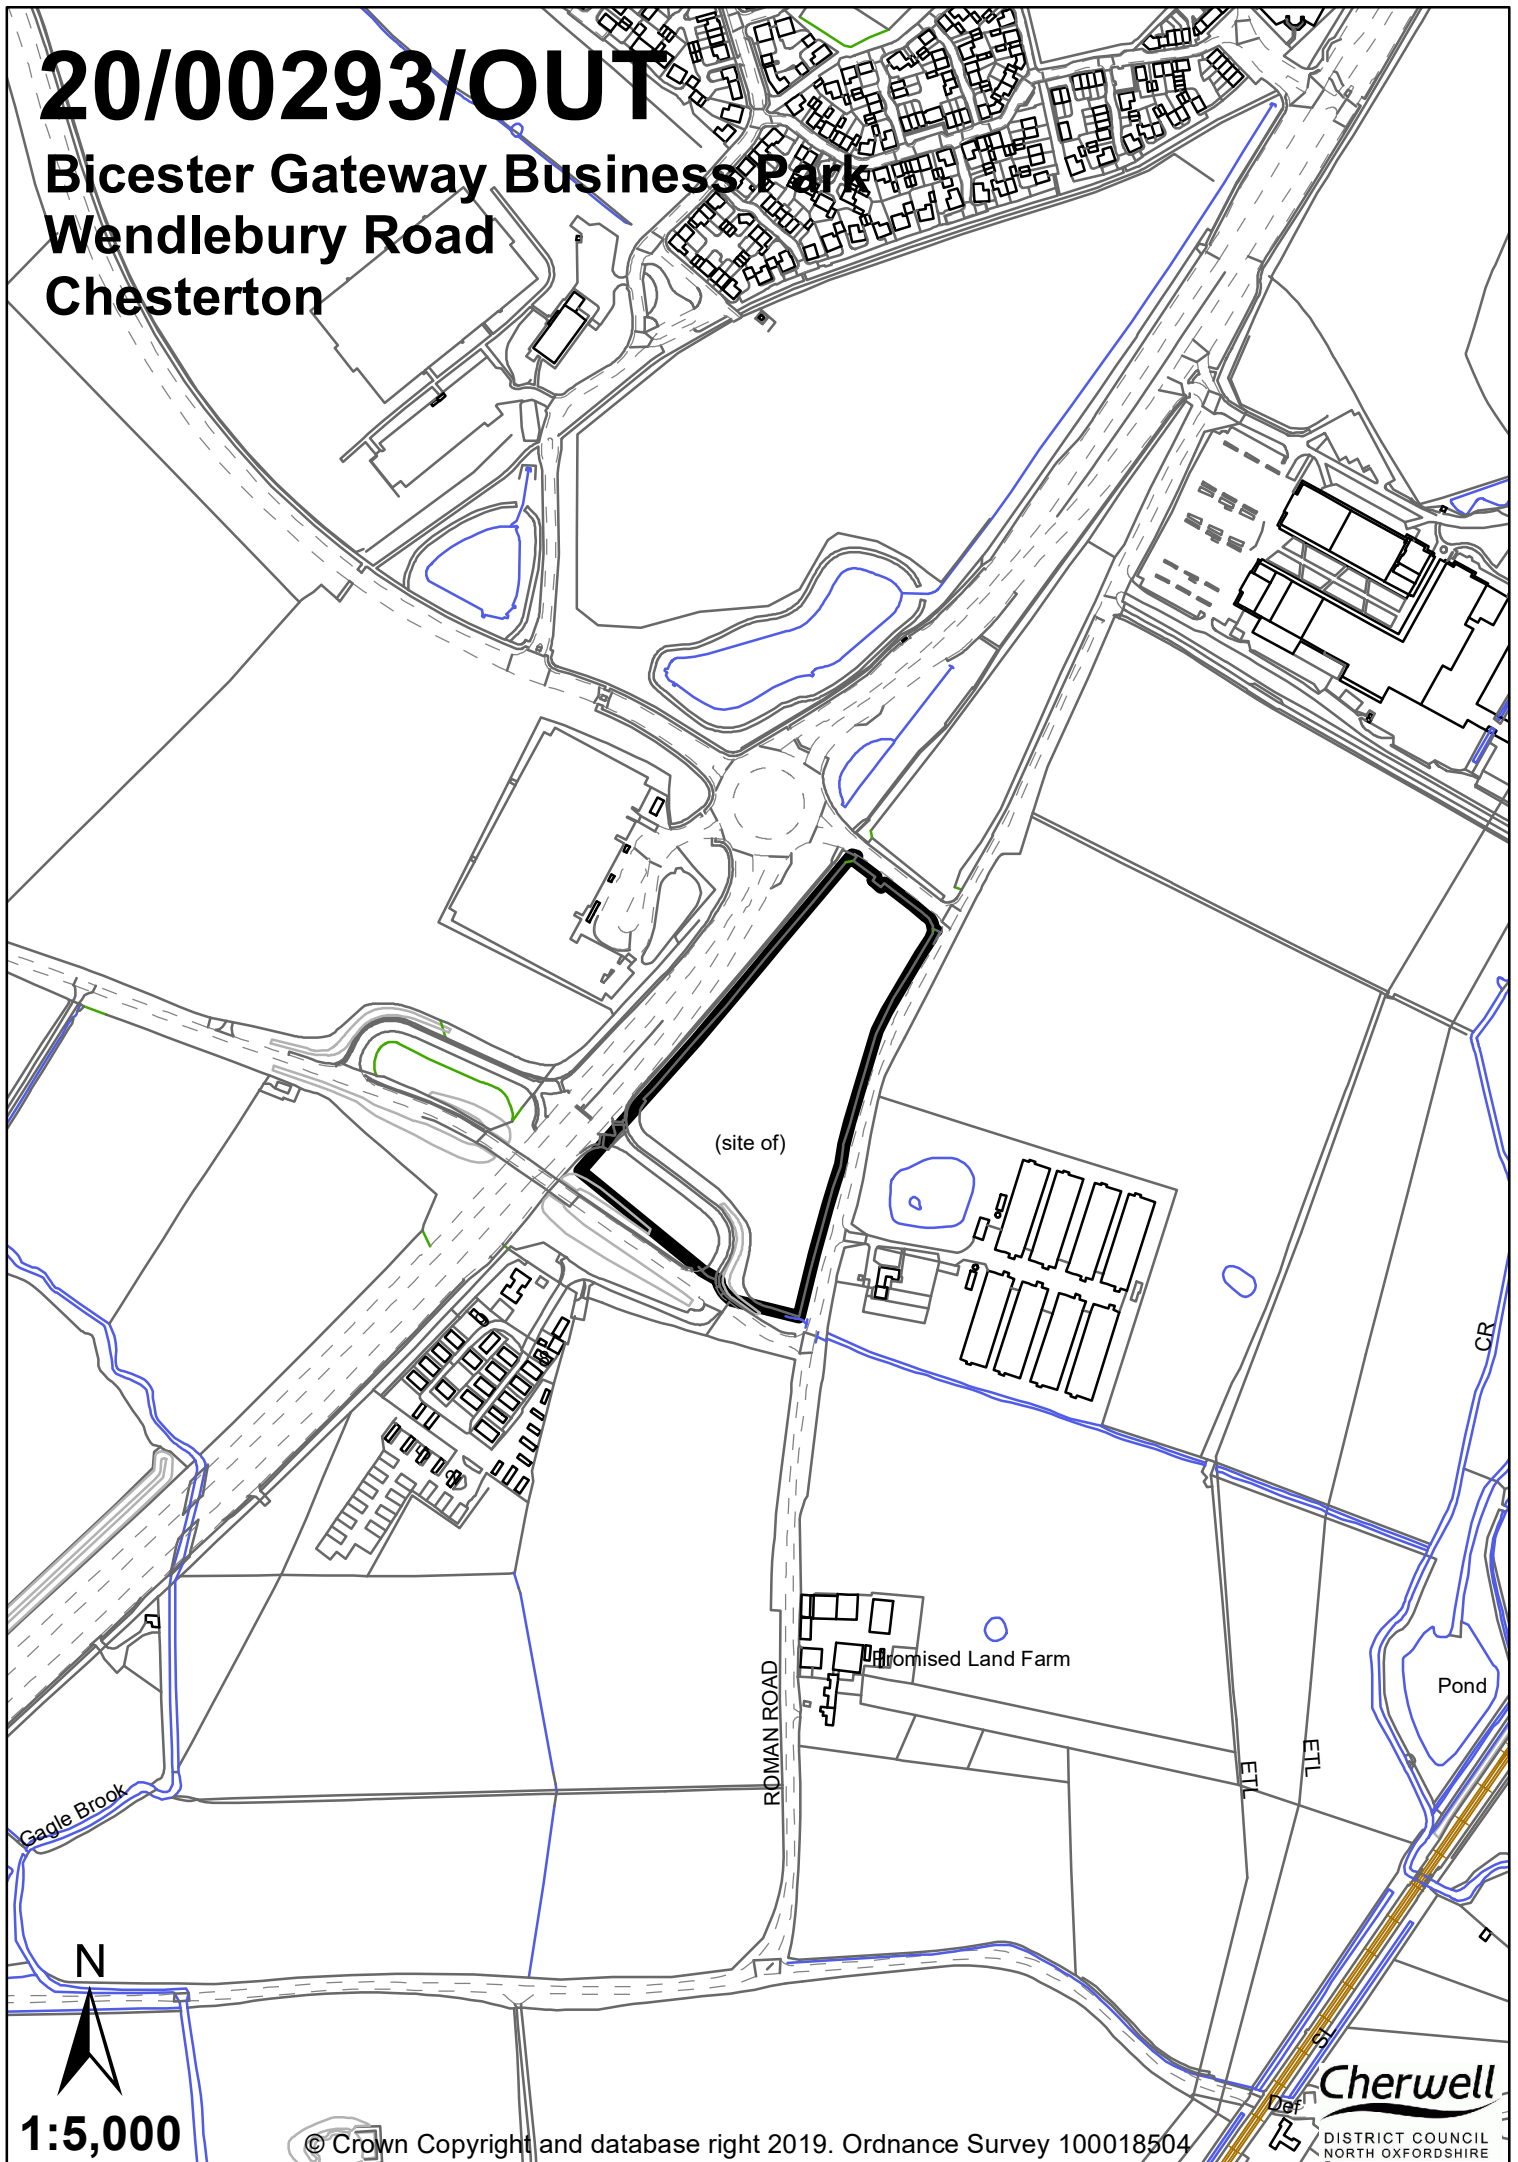

20/00293/OUT

Bicester Gateway Business Park Wendlebury Road Chesterton

1:5,000

© Crown Copyright and database right 2019. Ordnance Survey 100018504

Cherwell
DISTRICT COUNCIL
NORTH OXFORDSHIRE