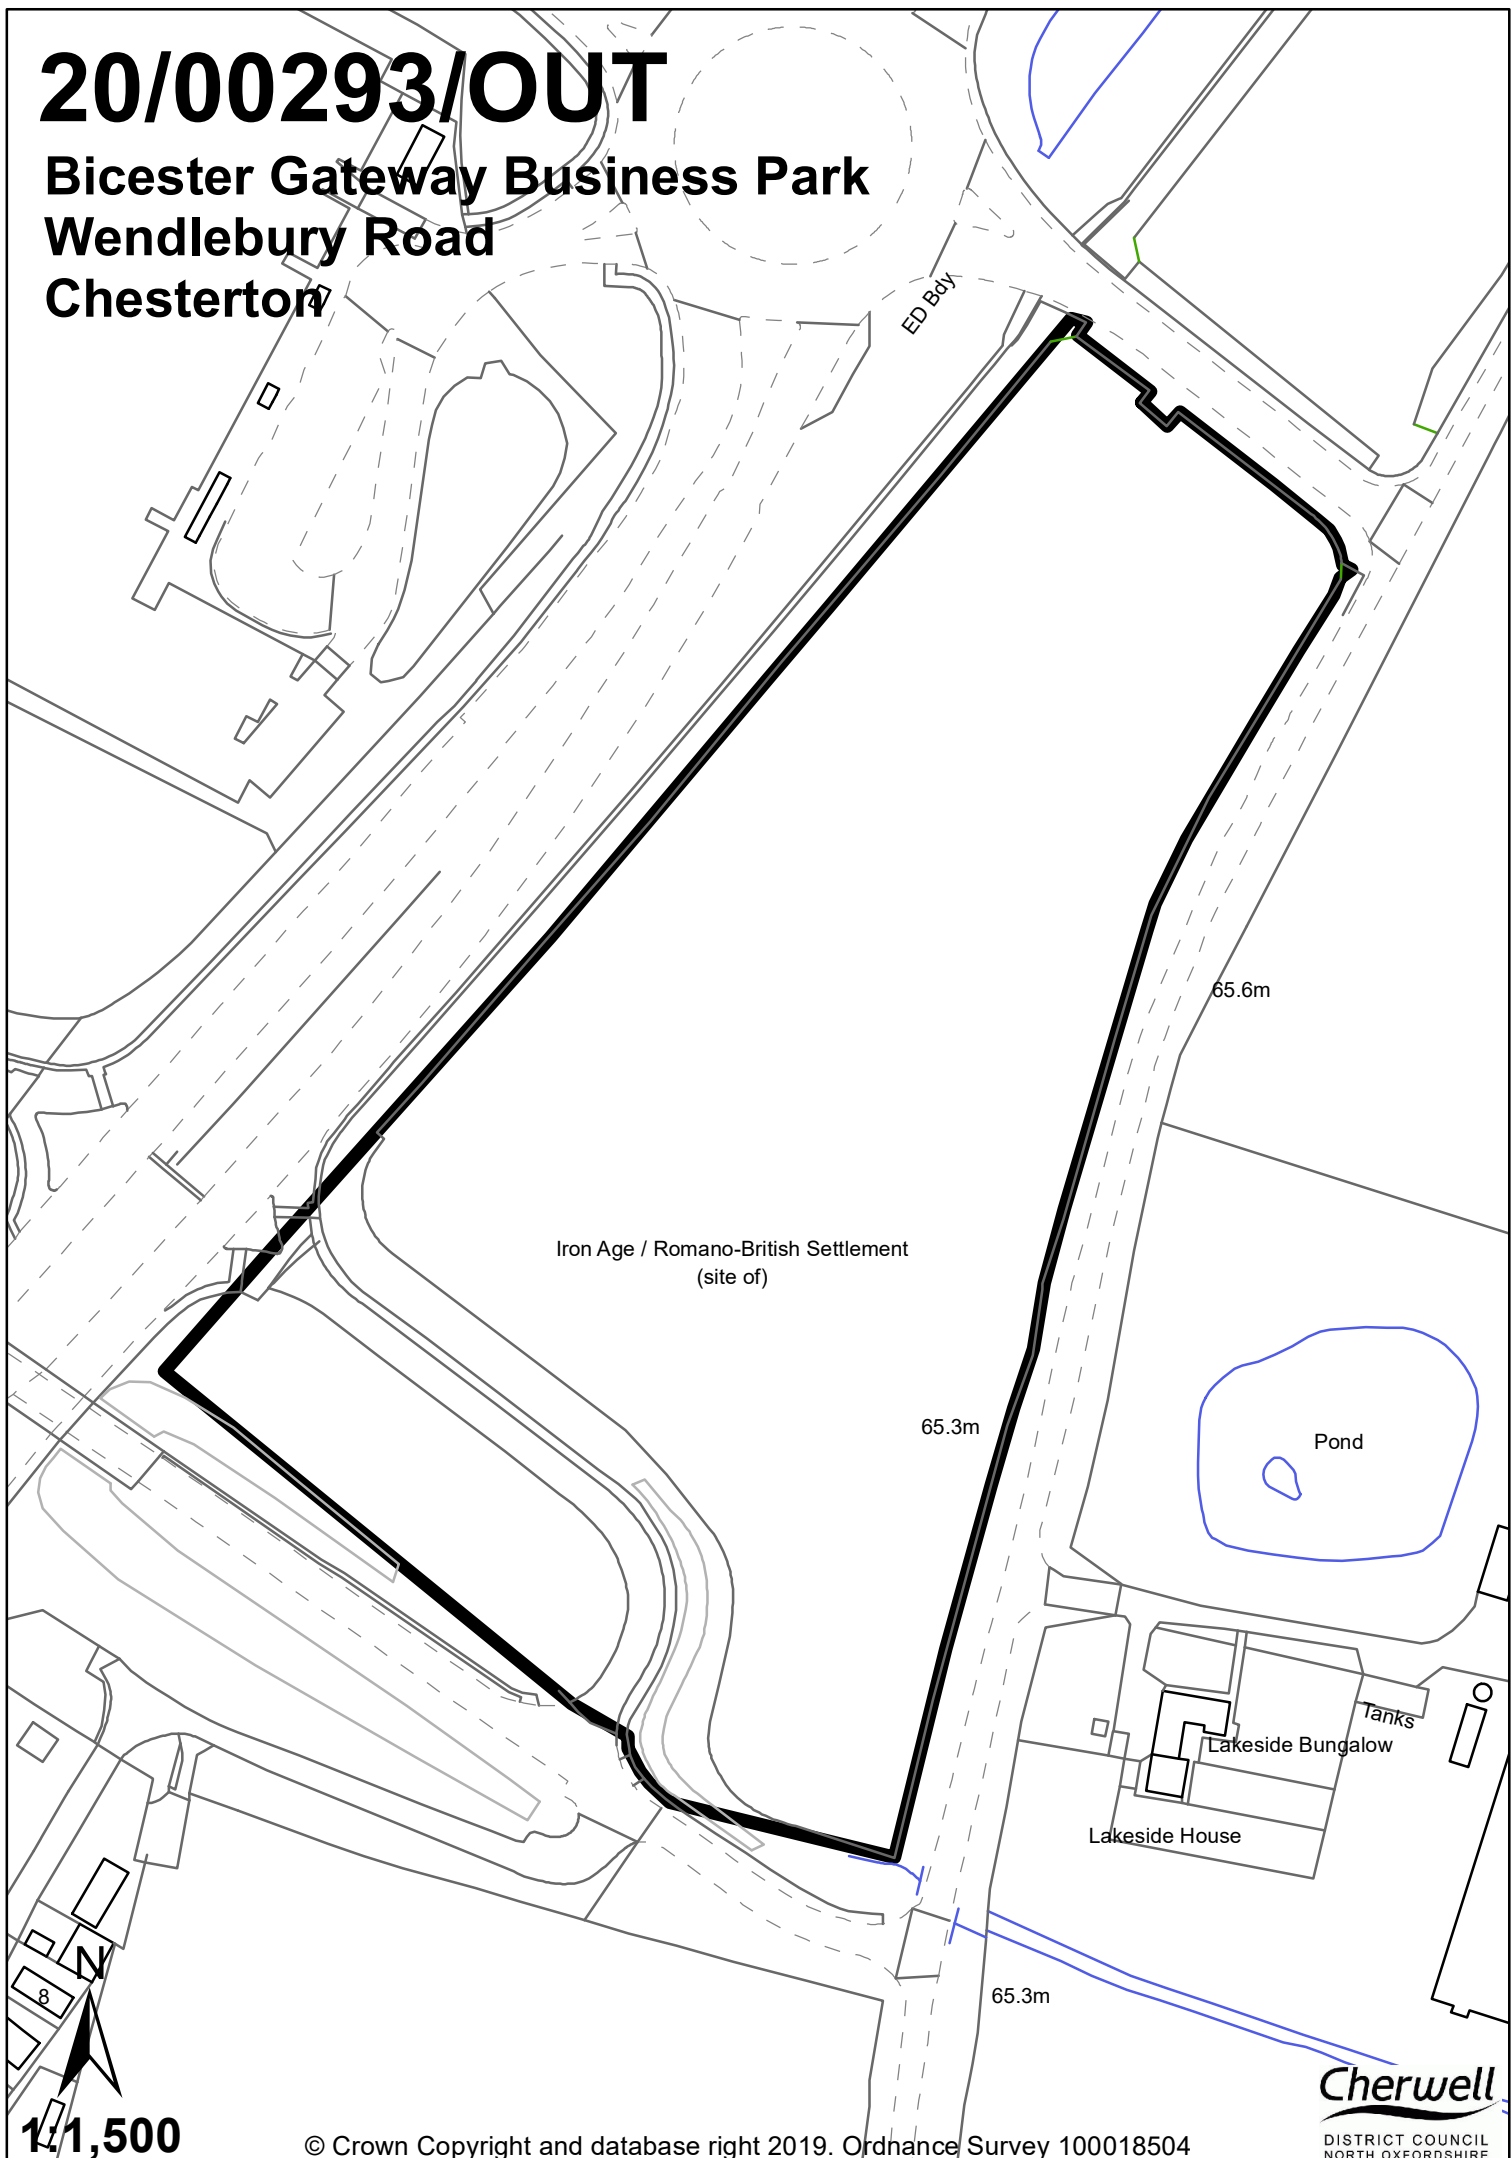

20/00293/OUT

**Bicester Gateway Business Park
Wendlebury Road
Chesterton**

Iron Age / Romano-British Settlement
(site of)

65.6m

65.3m

Pond

Tanks

Lakeside Bungalow

Lakeside House

65.3m

1:1,500

© Crown Copyright and database right 2019. Ordnance Survey 100018504

Cherwell
DISTRICT COUNCIL
NORTH OXFORDSHIRE