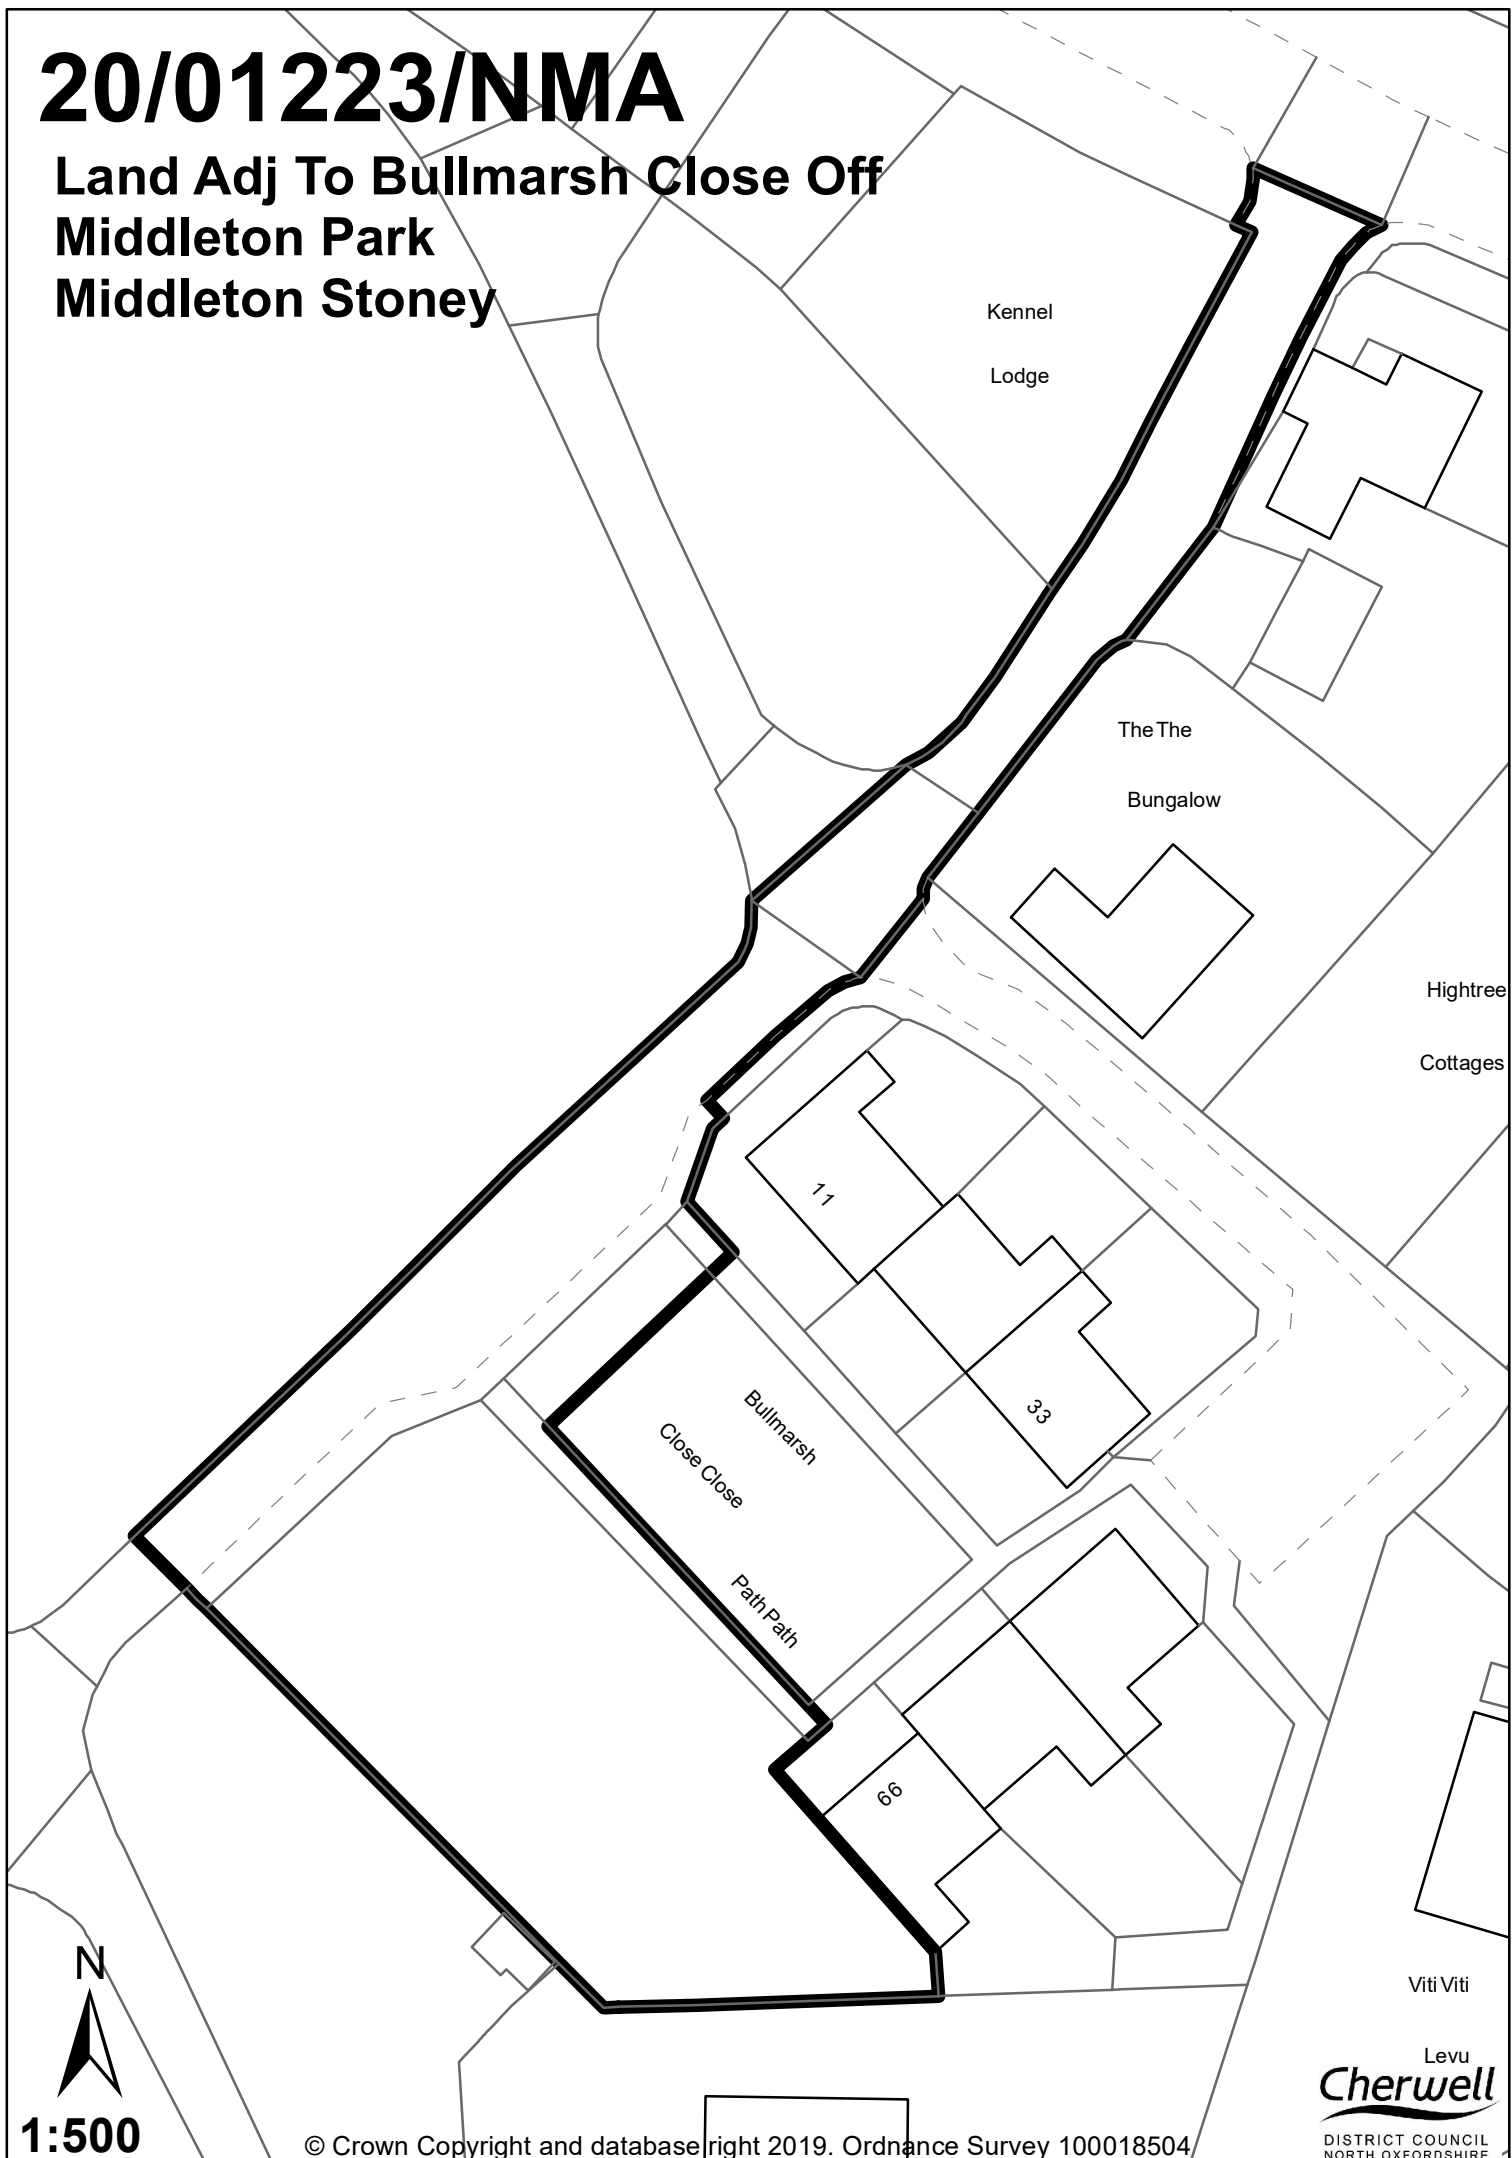

20/01223/NMA

Land Adj To Bullmarsh Close Off
Middleton Park
Middleton Stoney

Kennel
Lodge

The The
Bungalow

Hightree
Cottages

Bullmarsh
Close Close
Path Path

Viti Viti

Levu
Cherwell
DISTRICT COUNCIL
NORTH OXFORDSHIRE

N

1:500