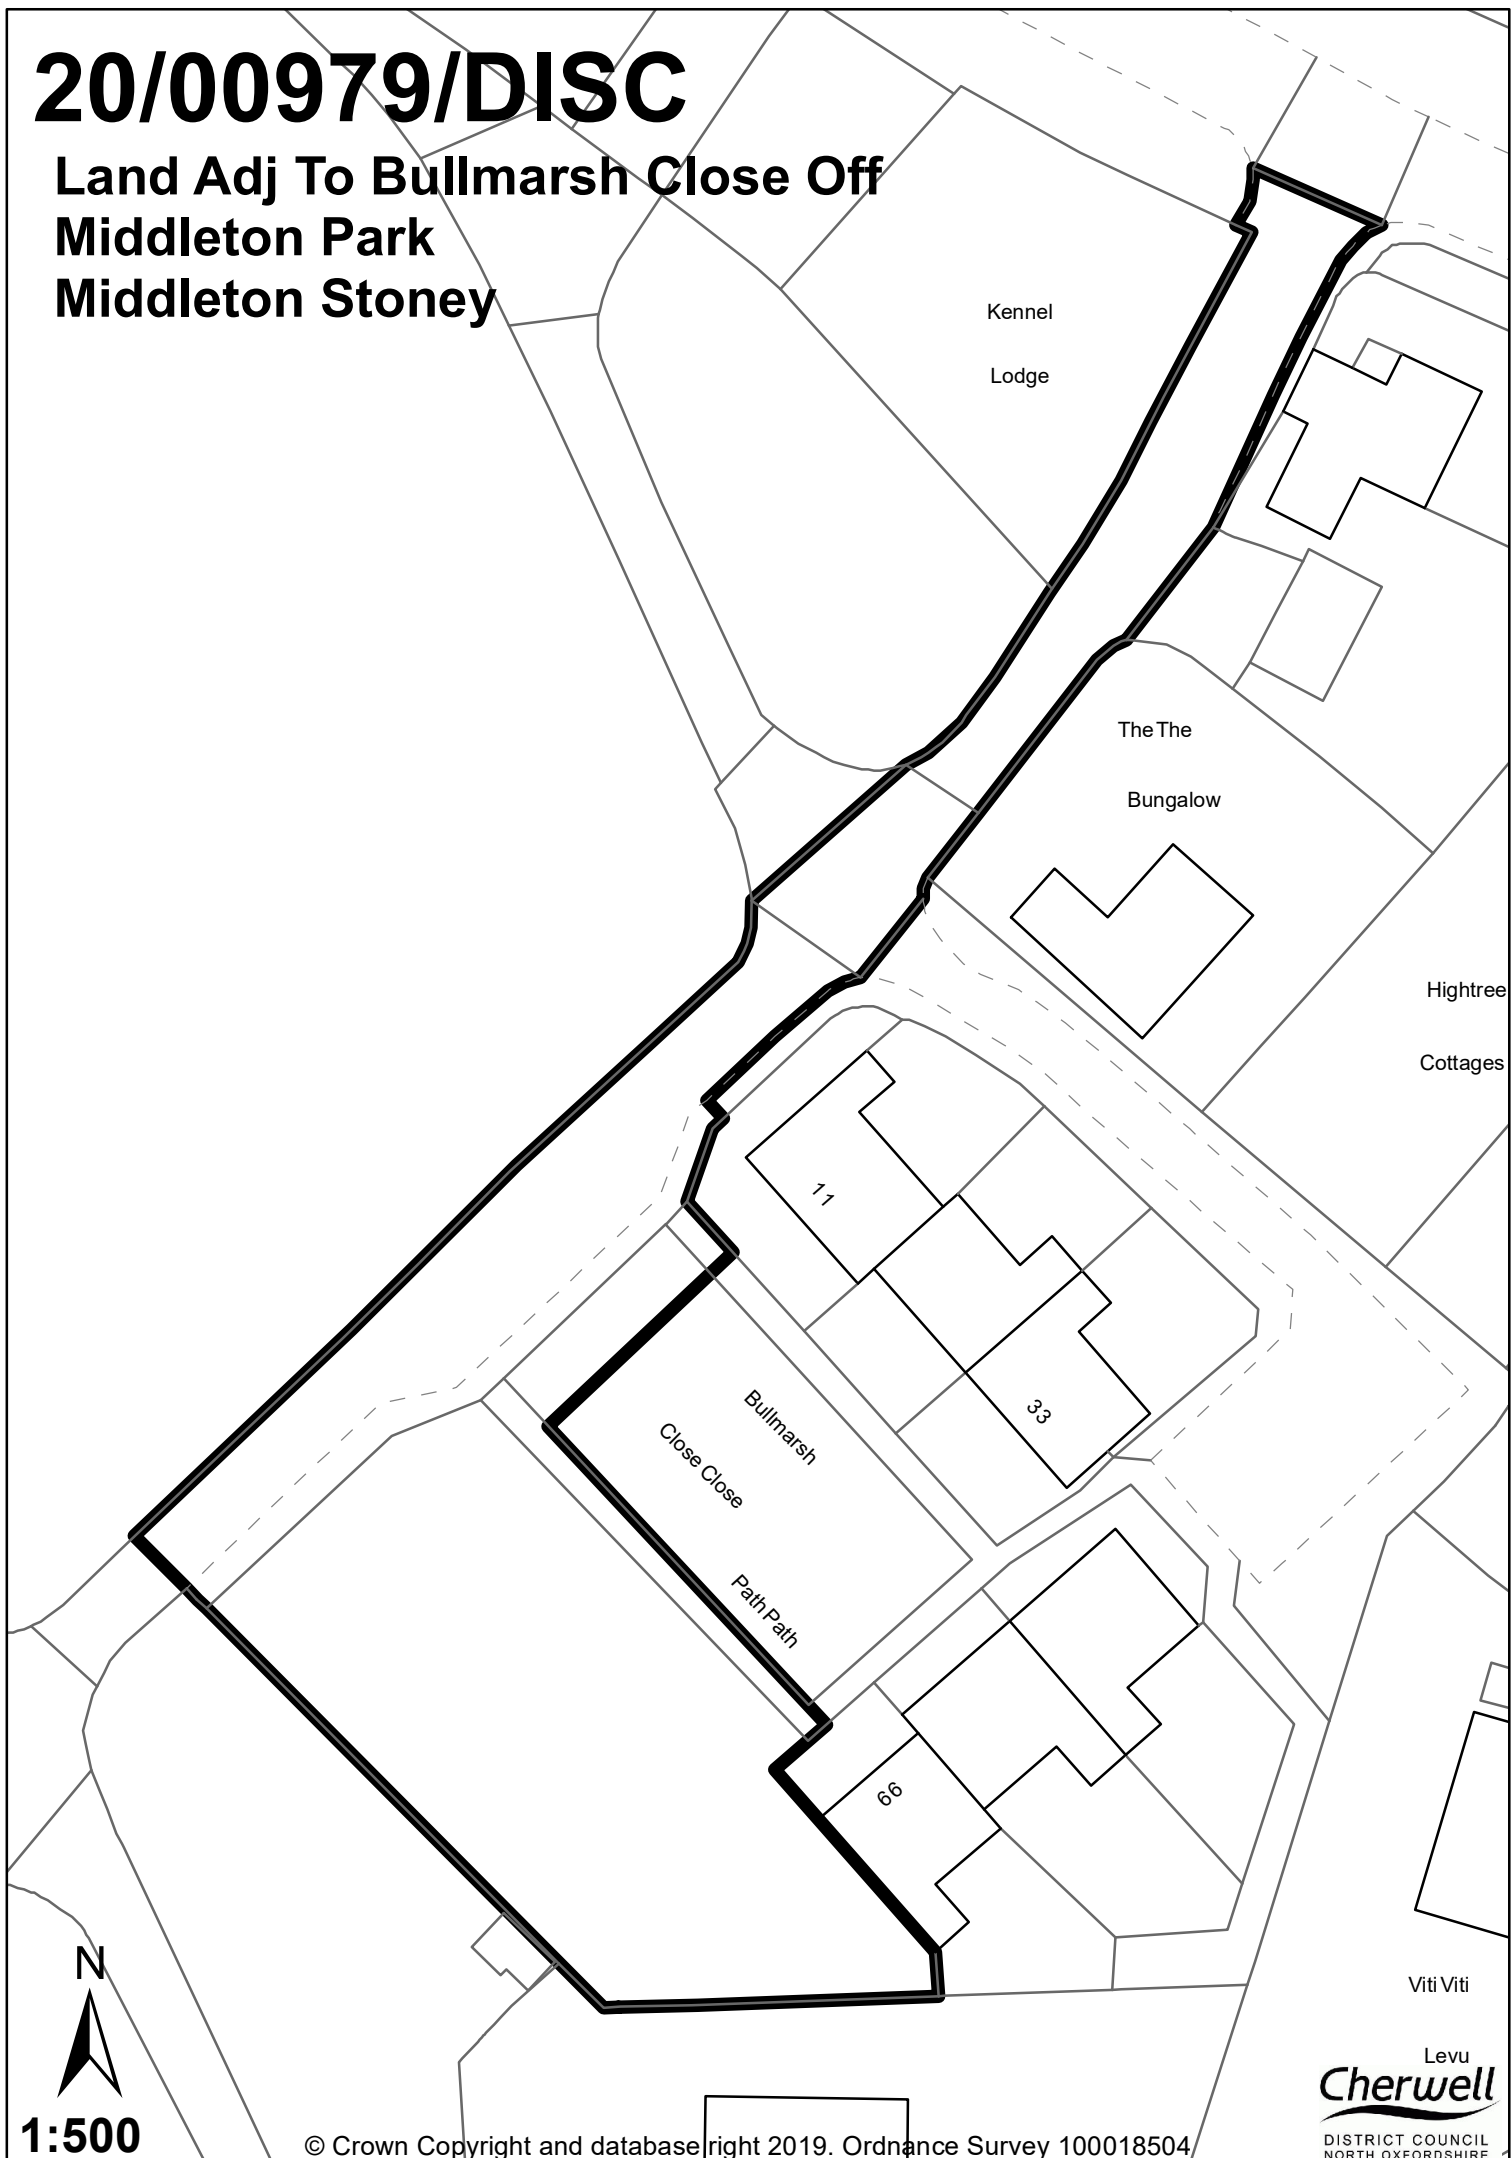

20/00979/DISC

Land Adj To Bullmarsh Close Off
Middleton Park
Middleton Stoney

Kennel
Lodge

The The
Bungalow

Hightree
Cottages

Bullmarsh
Close Close
Path Path

Viti Viti

Levu
Cherwell
DISTRICT COUNCIL
NORTH OXFORDSHIRE

N

1:500