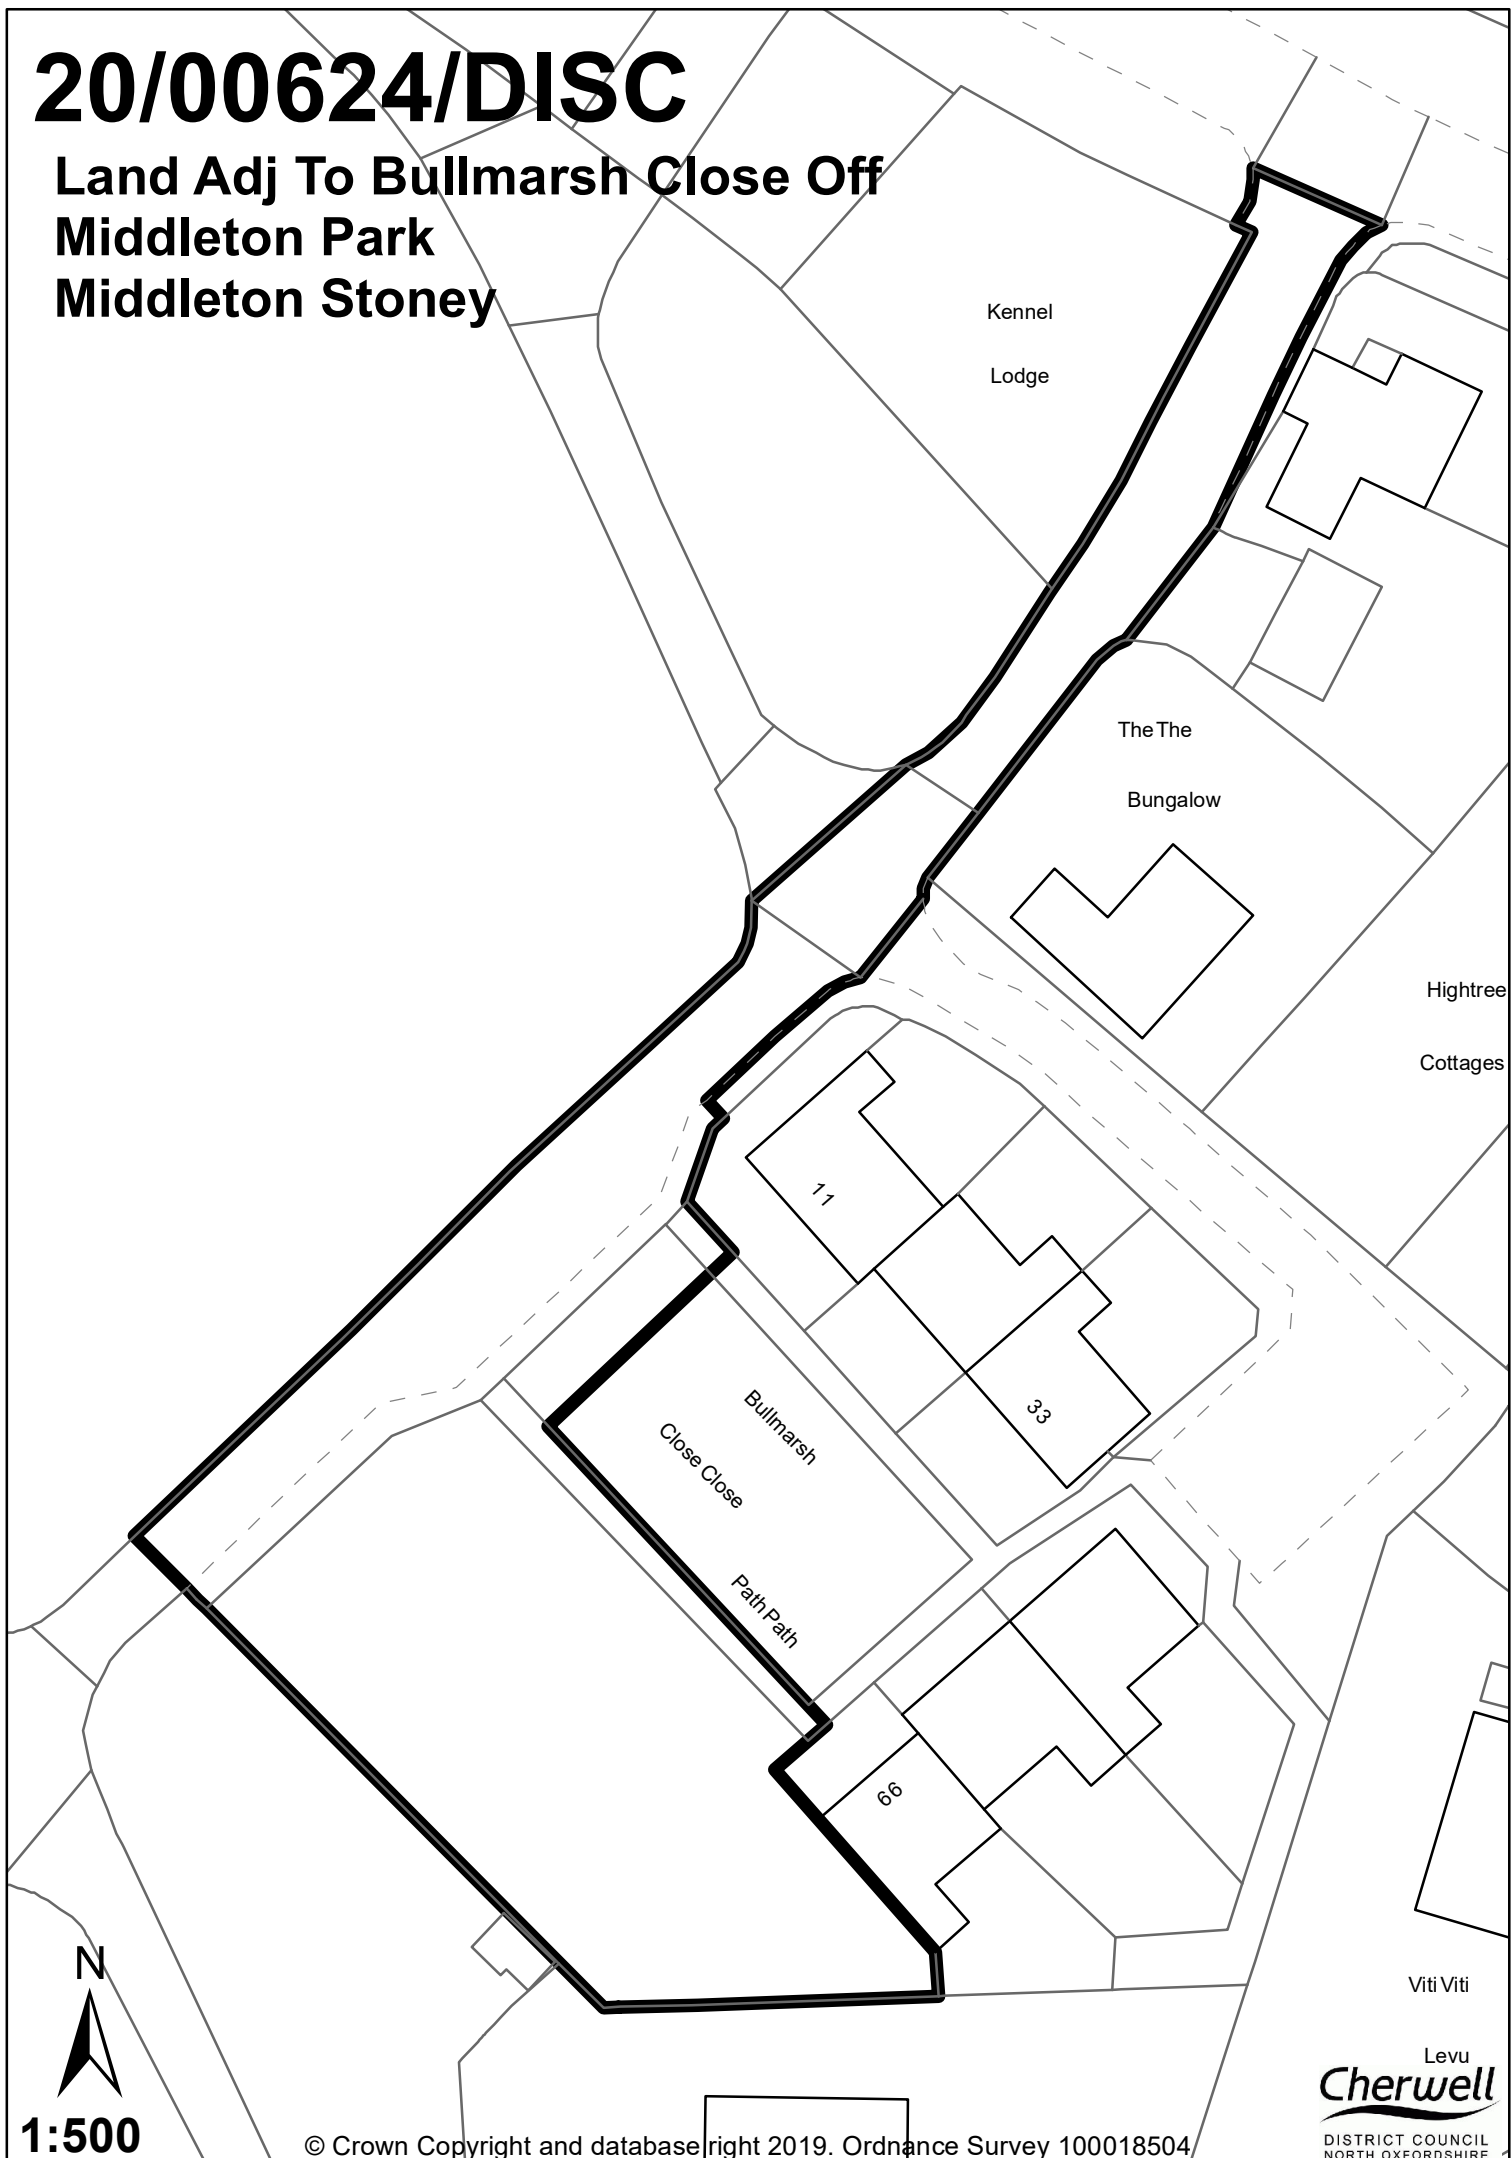

20/00624/DISC

Land Adj To Bullmarsh Close Off
Middleton Park
Middleton Stoney

Kennel
Lodge

The The
Bungalow

Hightree
Cottages

Bullmarsh
Close Close
Path Path

11

33

66

Viti Viti

Levu
Cherwell
DISTRICT COUNCIL
NORTH OXFORDSHIRE

N

1:500