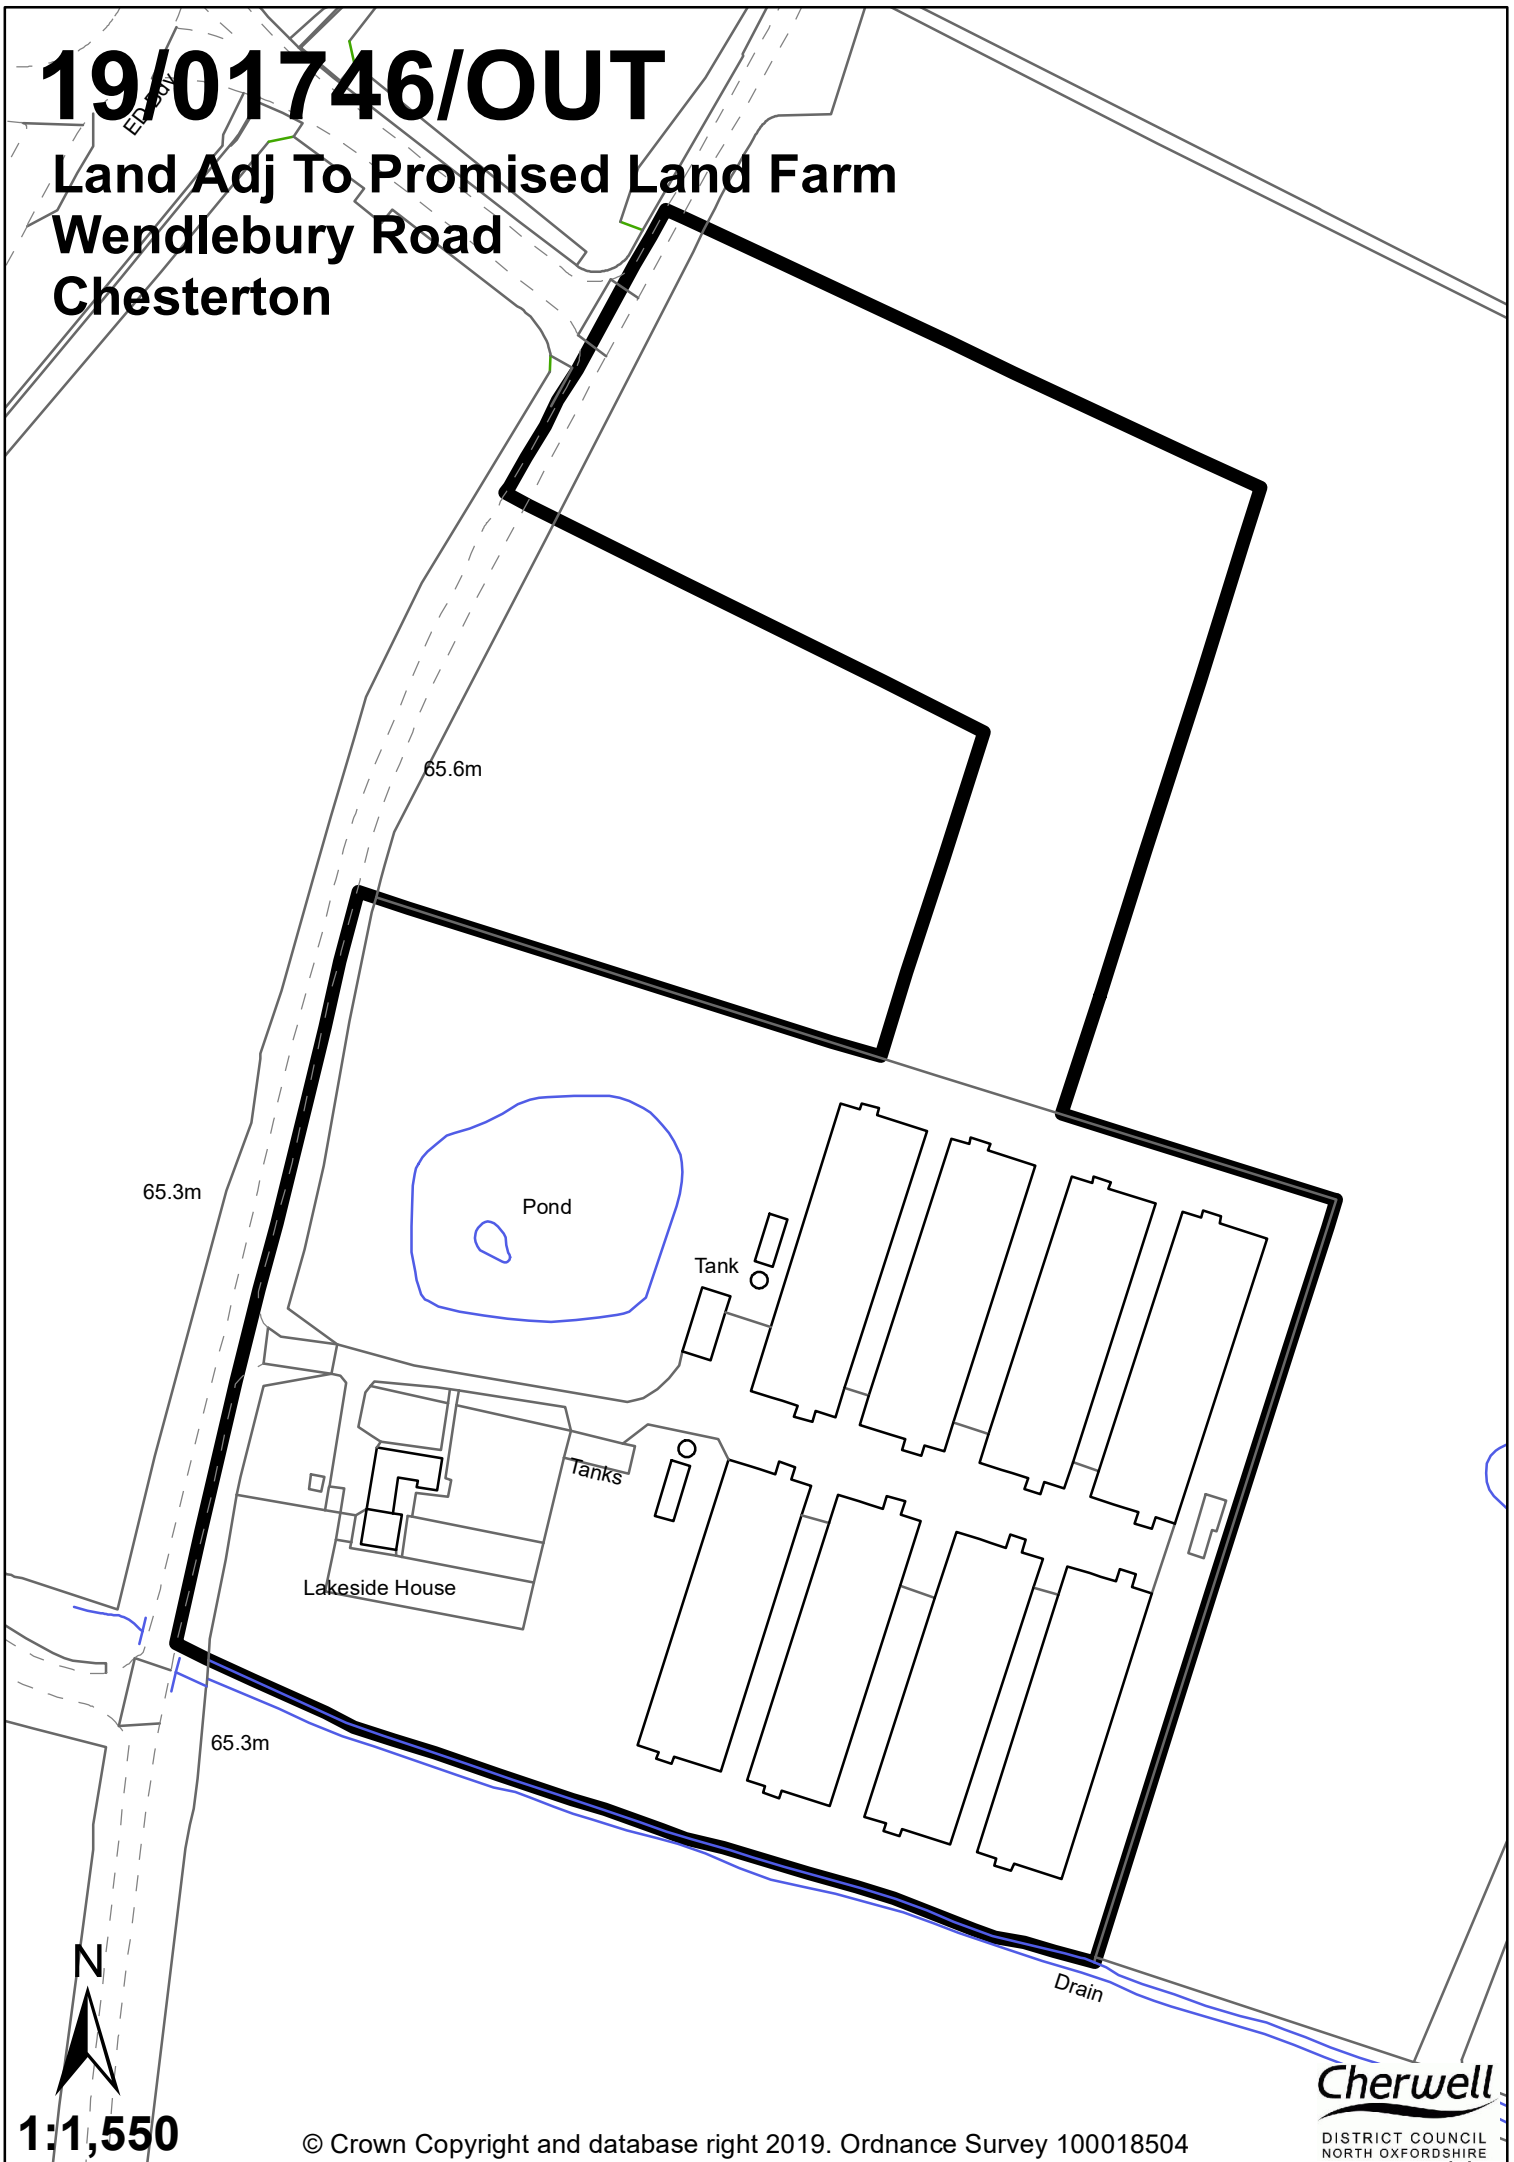

19/01746/OUT

Land Adj To Promised Land Farm
Wendlebury Road
Chesterton

1:1,550

© Crown Copyright and database right 2019. Ordnance Survey 100018504

Cherwell
DISTRICT COUNCIL
NORTH OXFORDSHIRE