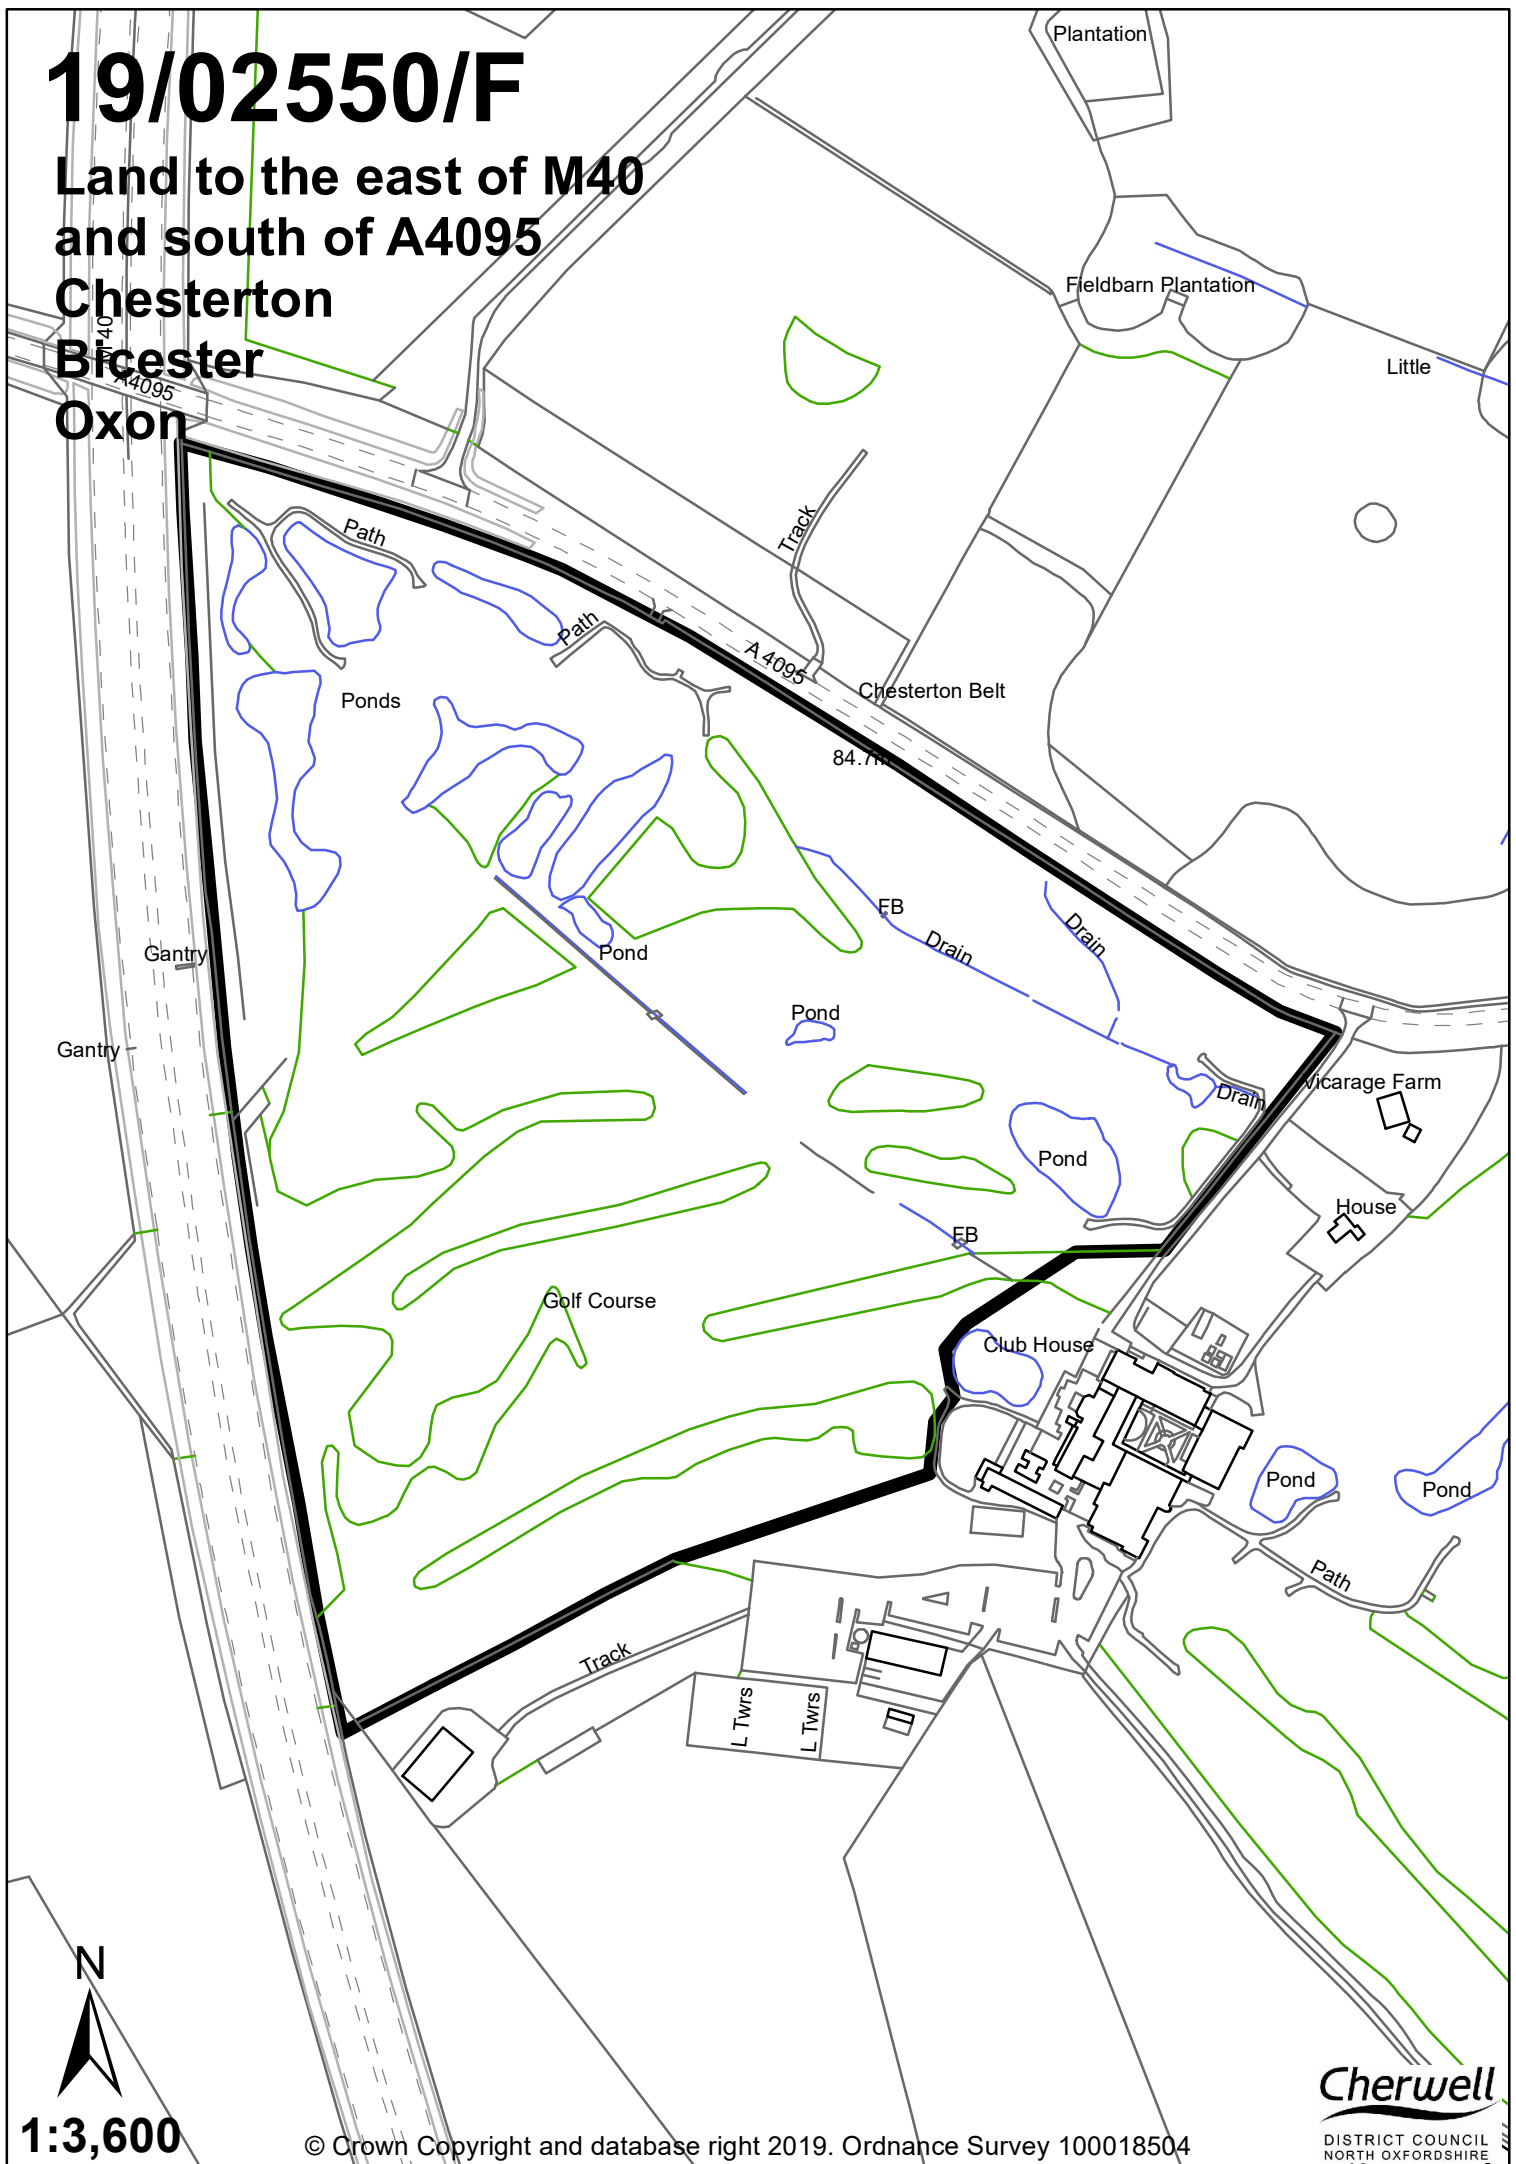

19/02550/F

Land to the east of M40
and south of A4095

Chesterton
Bicester
Oxon

1:3,600