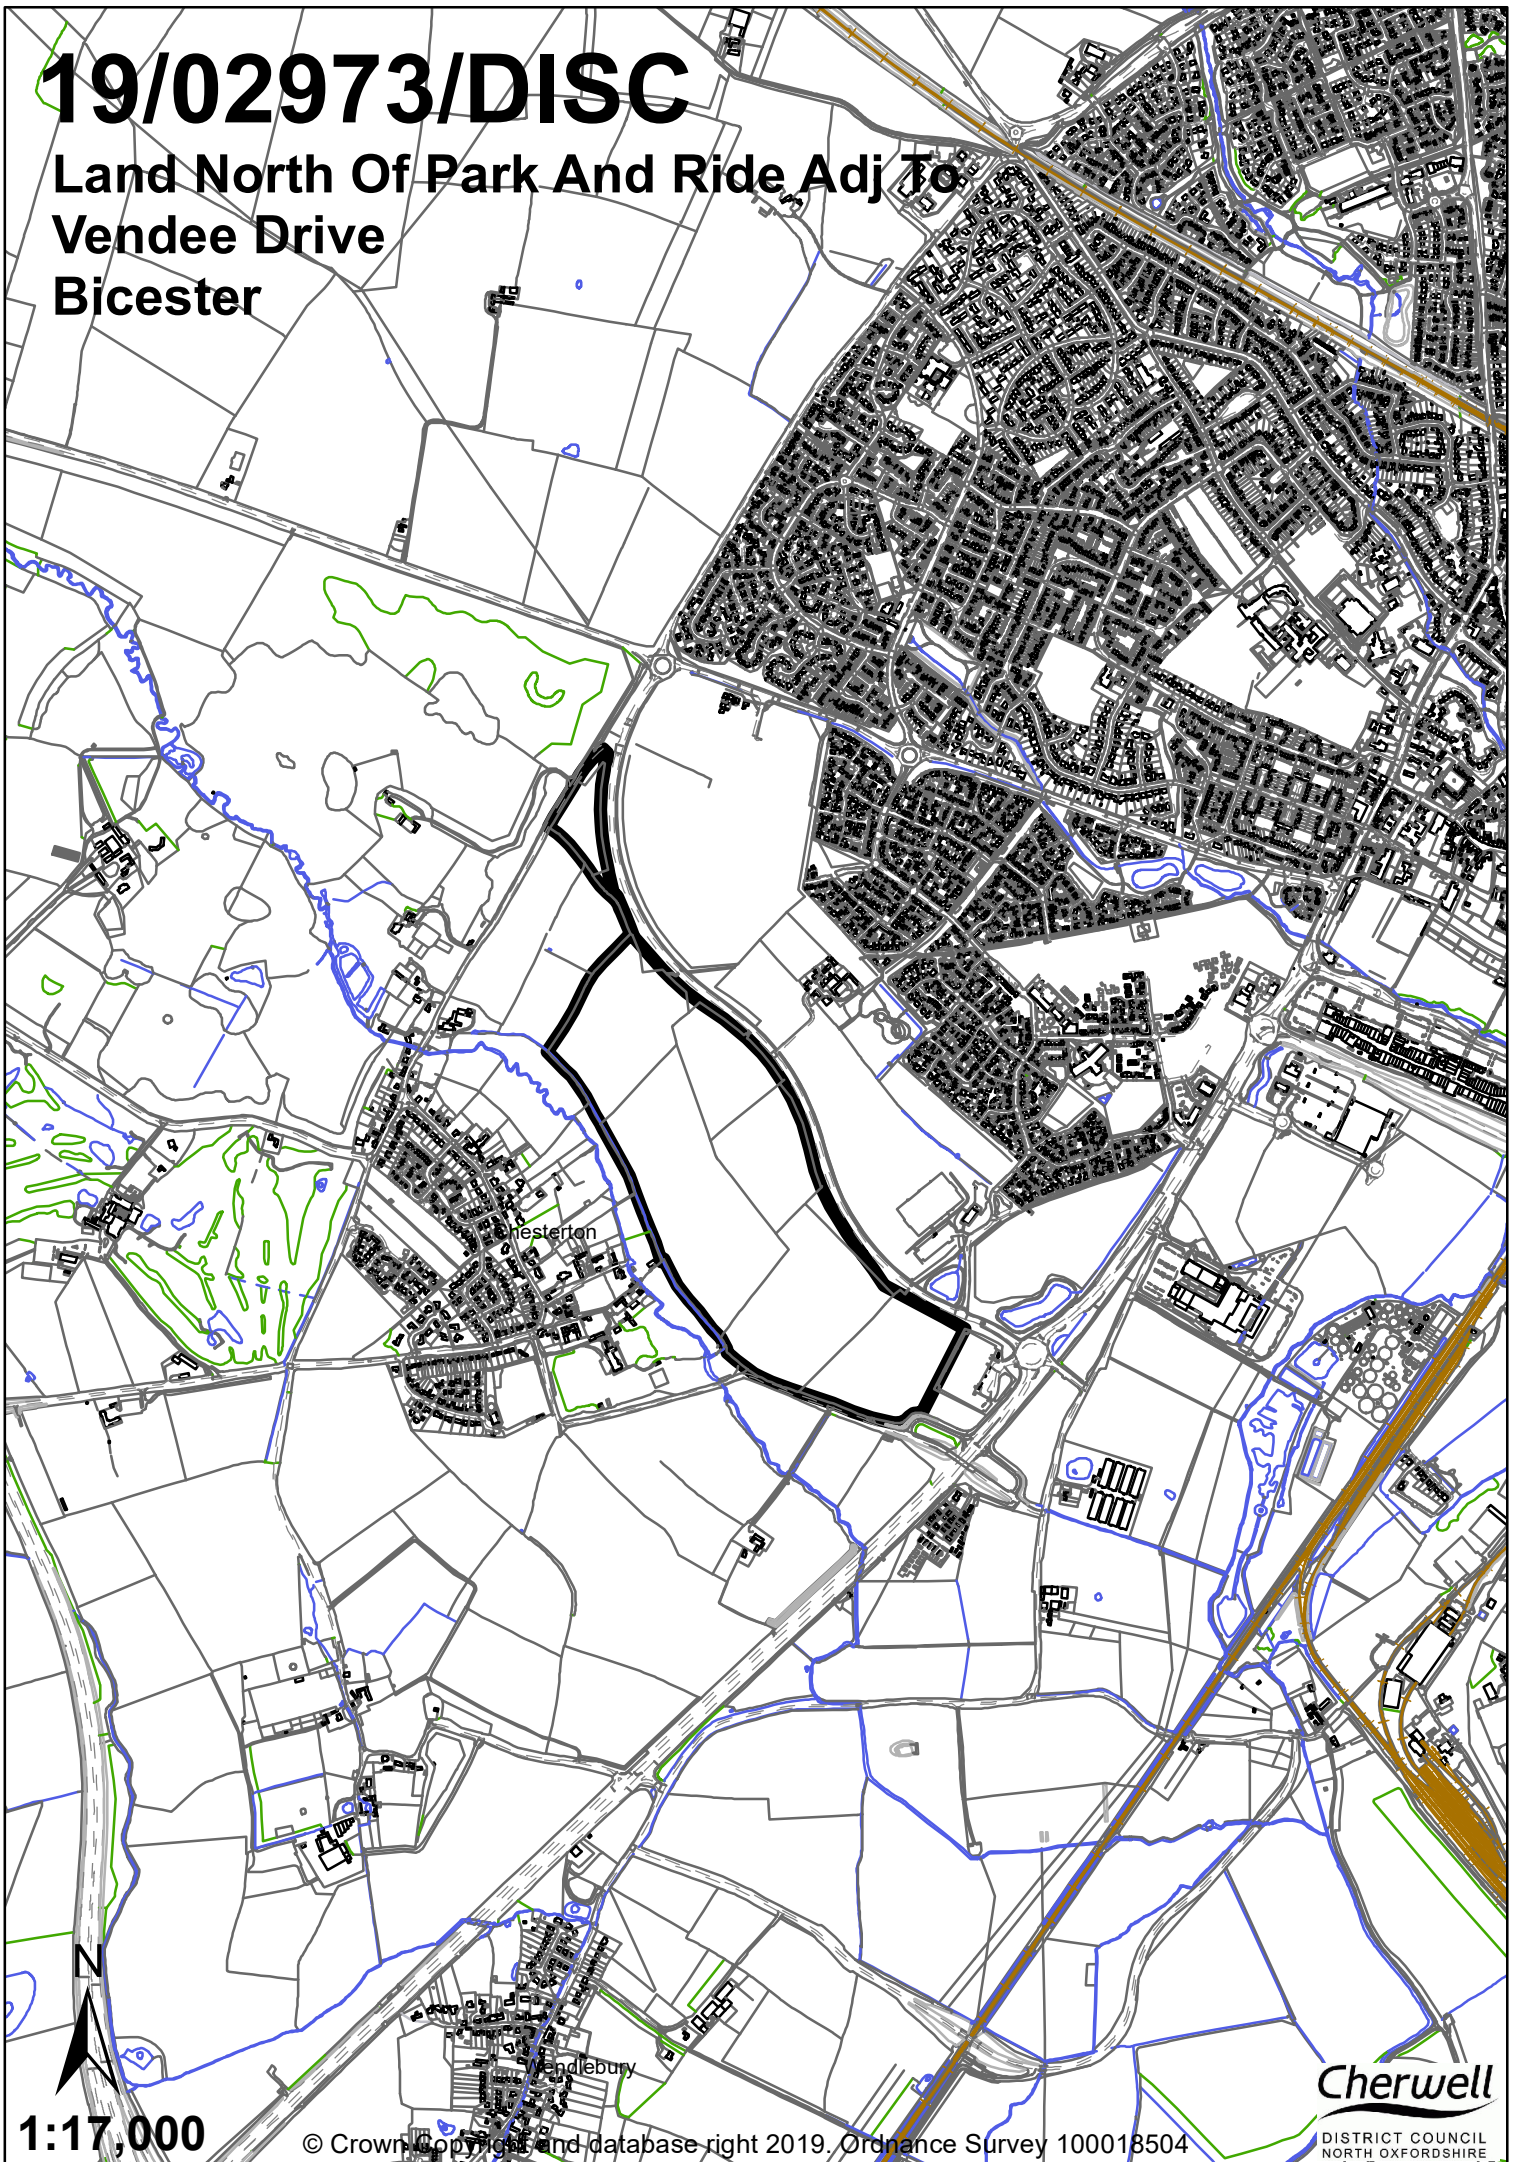

19/02973/DISC

Land North Of Park And Ride Adj To
Vendee Drive
Bicester

1:17,000

© Crown Copyright and database right 2019. Ordnance Survey 100018504

Cherwell
DISTRICT COUNCIL
NORTH OXFORDSHIRE