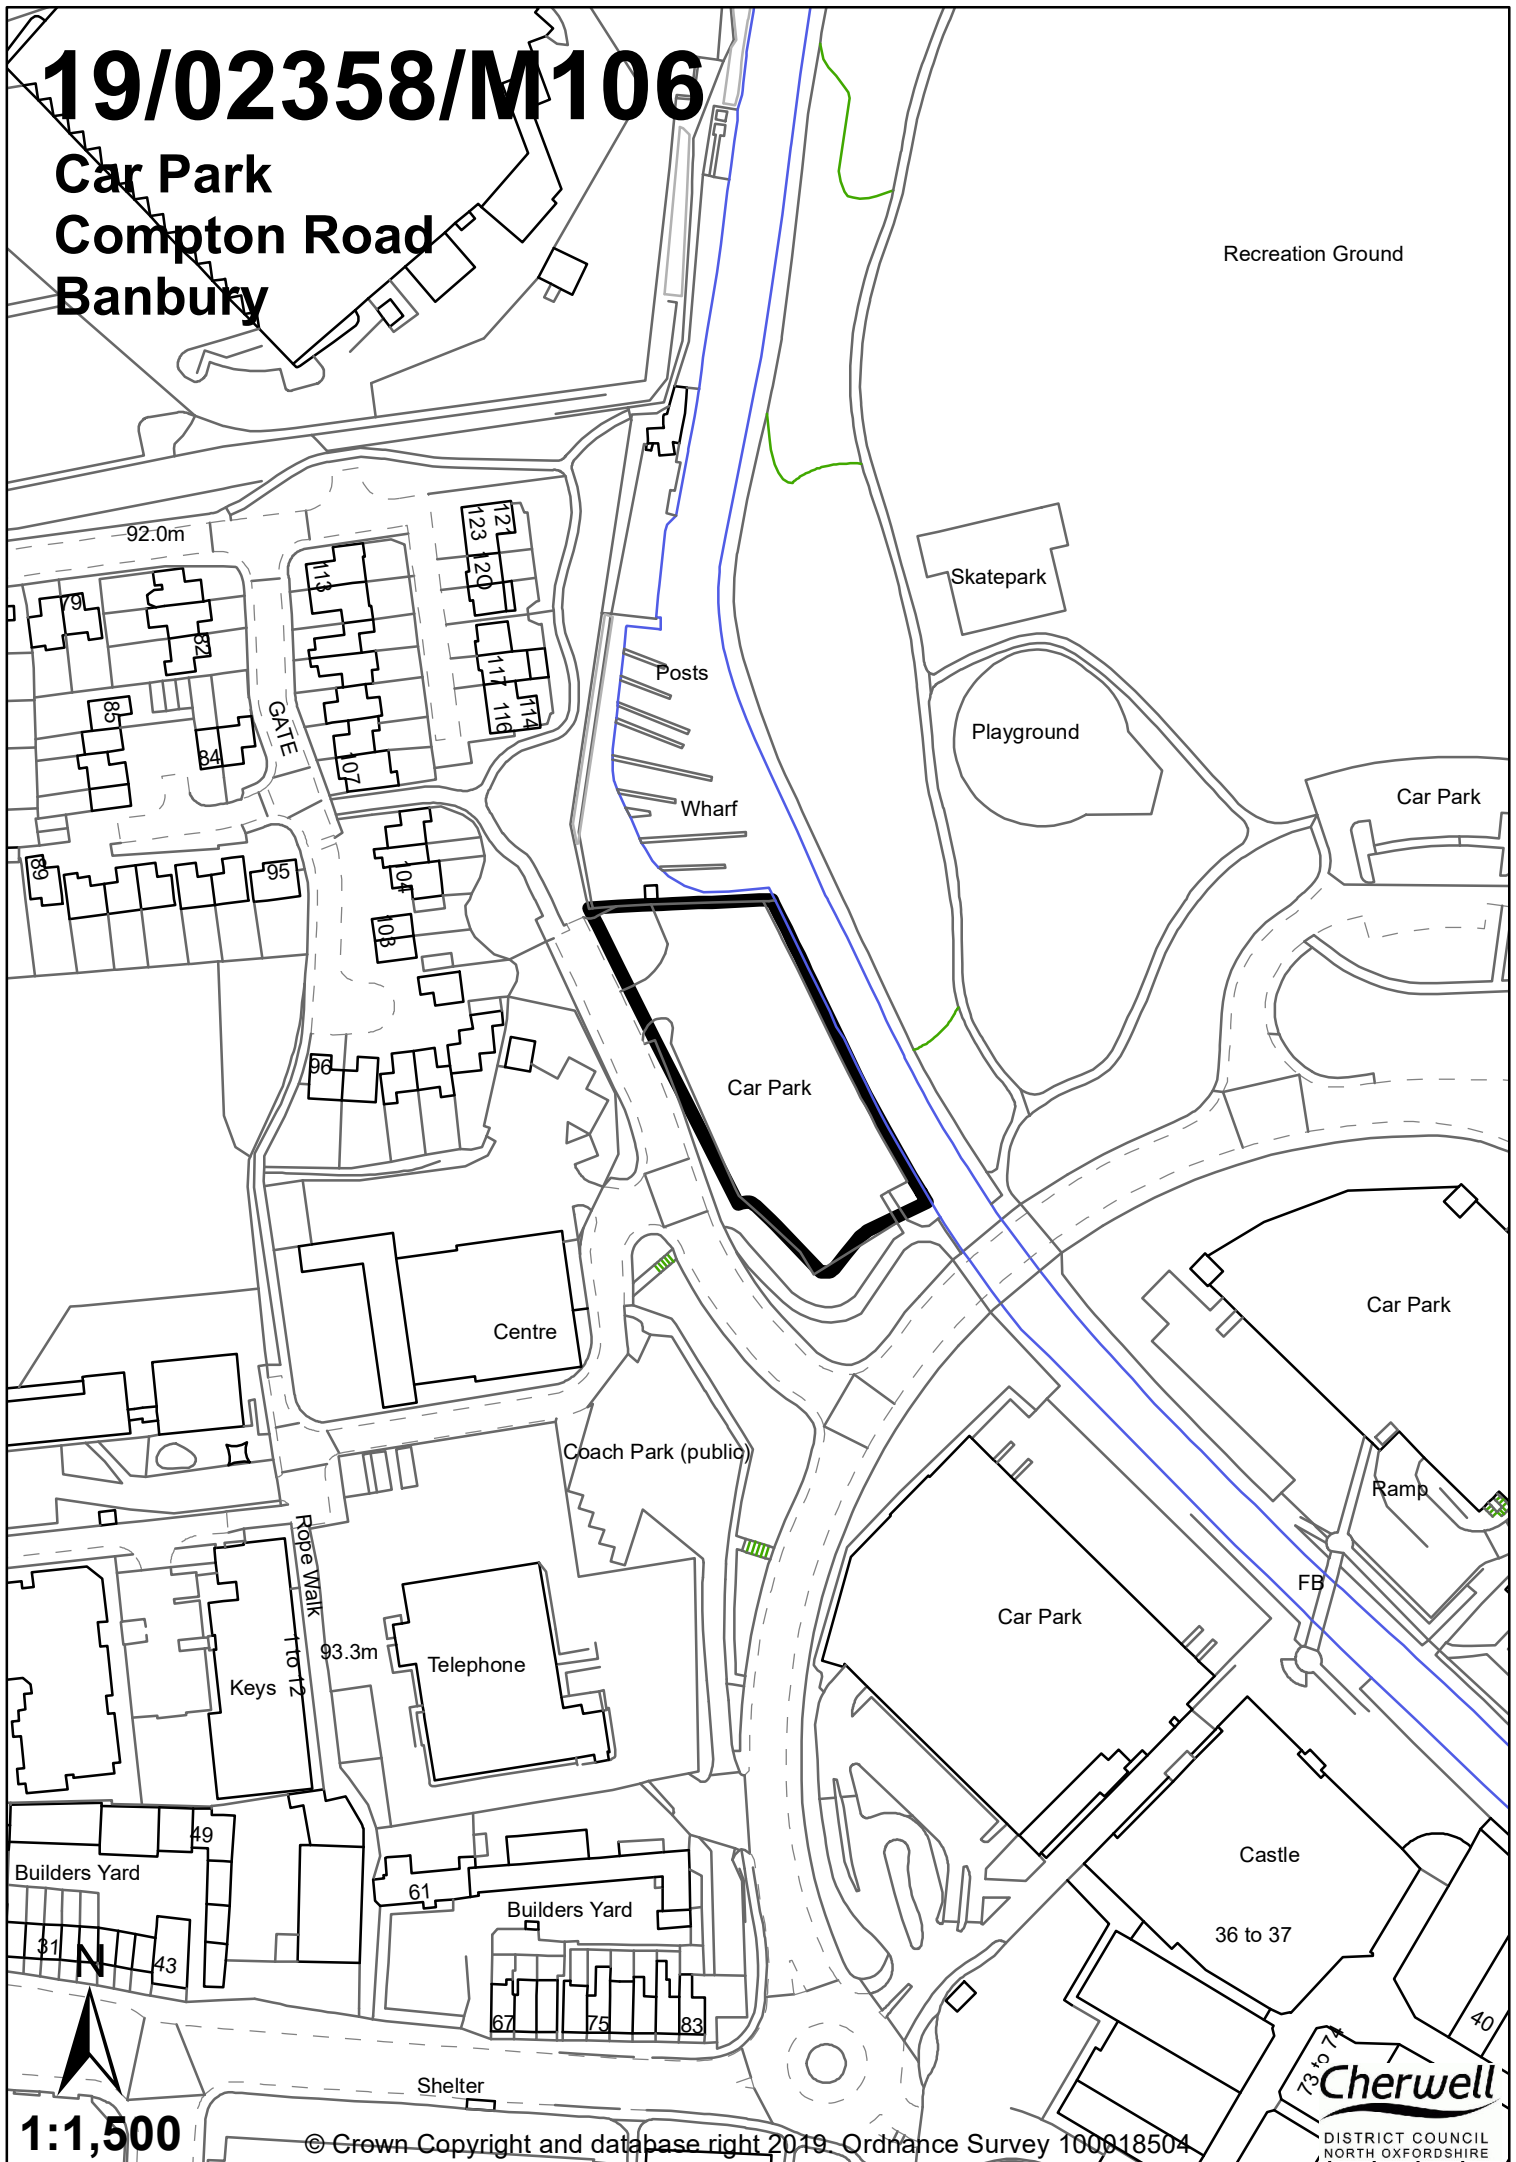

19/02358/M106

Car Park Compton Road Banbury

1:1,500

© Crown Copyright and database right 2019 Ordnance Survey 100018504

Cherwell
DISTRICT COUNCIL
NORTH OXFORDSHIRE