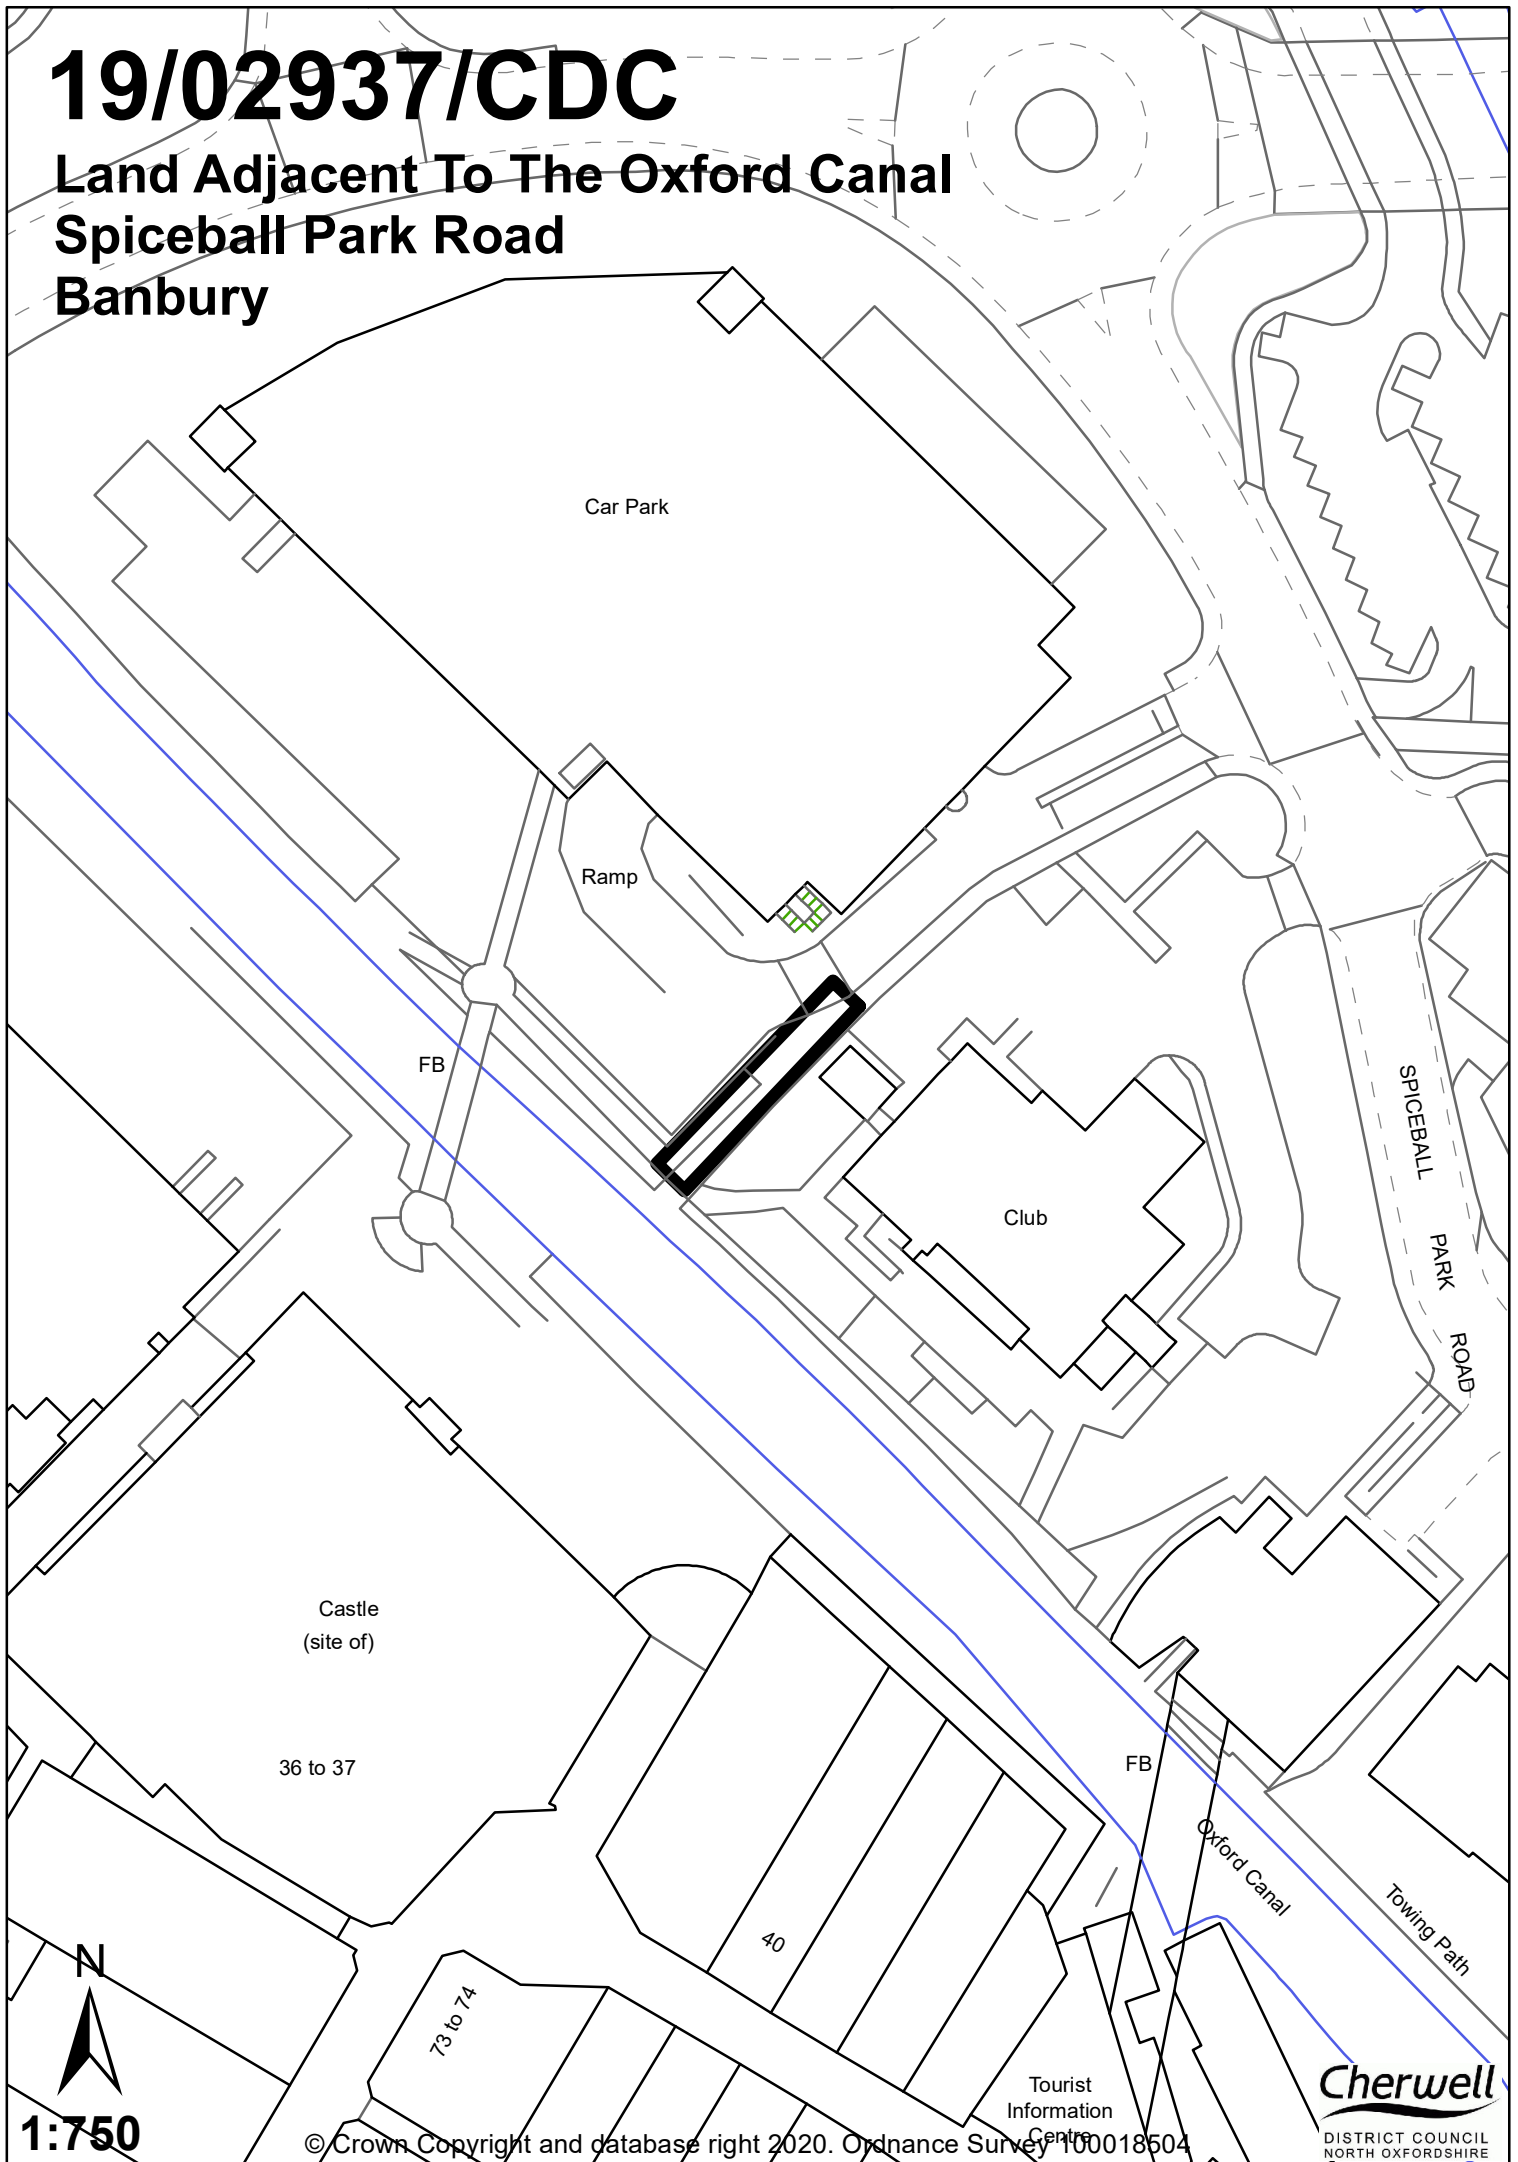

19/02937/CDC

Land Adjacent To The Oxford Canal Spiceball Park Road Banbury

Car Park

Ramp

FB

Club

Castle
(site of)

36 to 37

73 to 74

40

Tourist
Information
Centre

Oxford Canal

Towing Path

SPICEBALL
PARK
ROAD

1:750