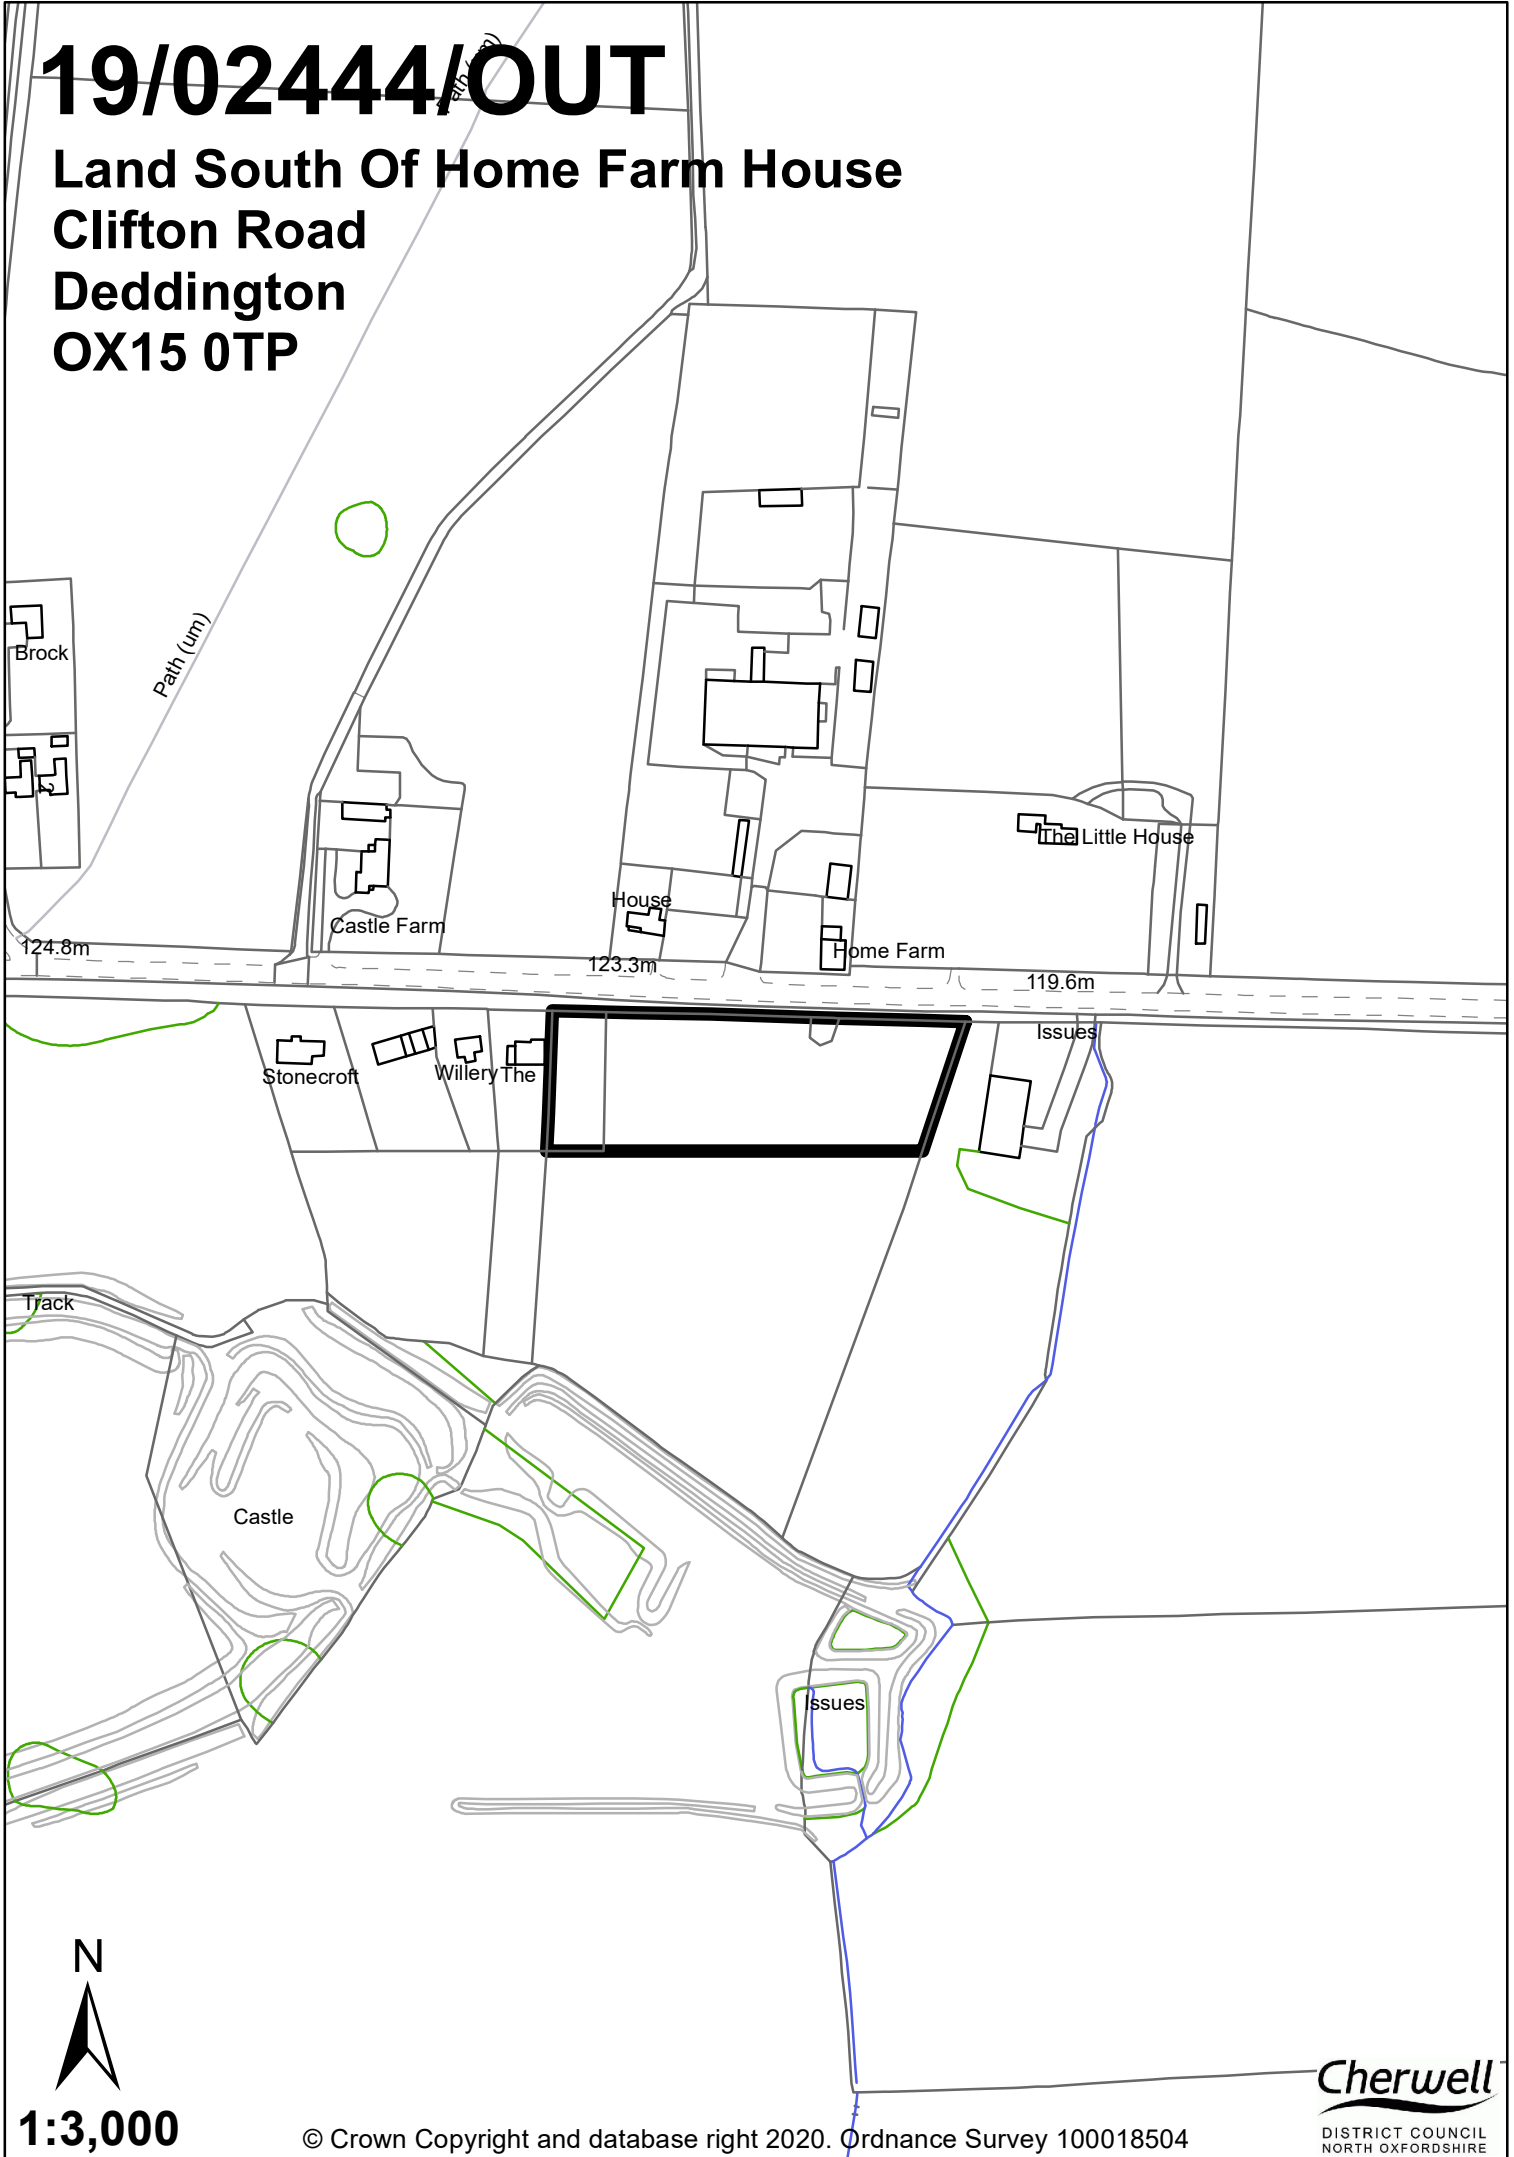

19/02444/OUT

Land South Of Home Farm House
Clifton Road
Deddington
OX15 0TP

1:3,000

© Crown Copyright and database right 2020. Ordnance Survey 100018504

Cherwell
DISTRICT COUNCIL
NORTH OXFORDSHIRE