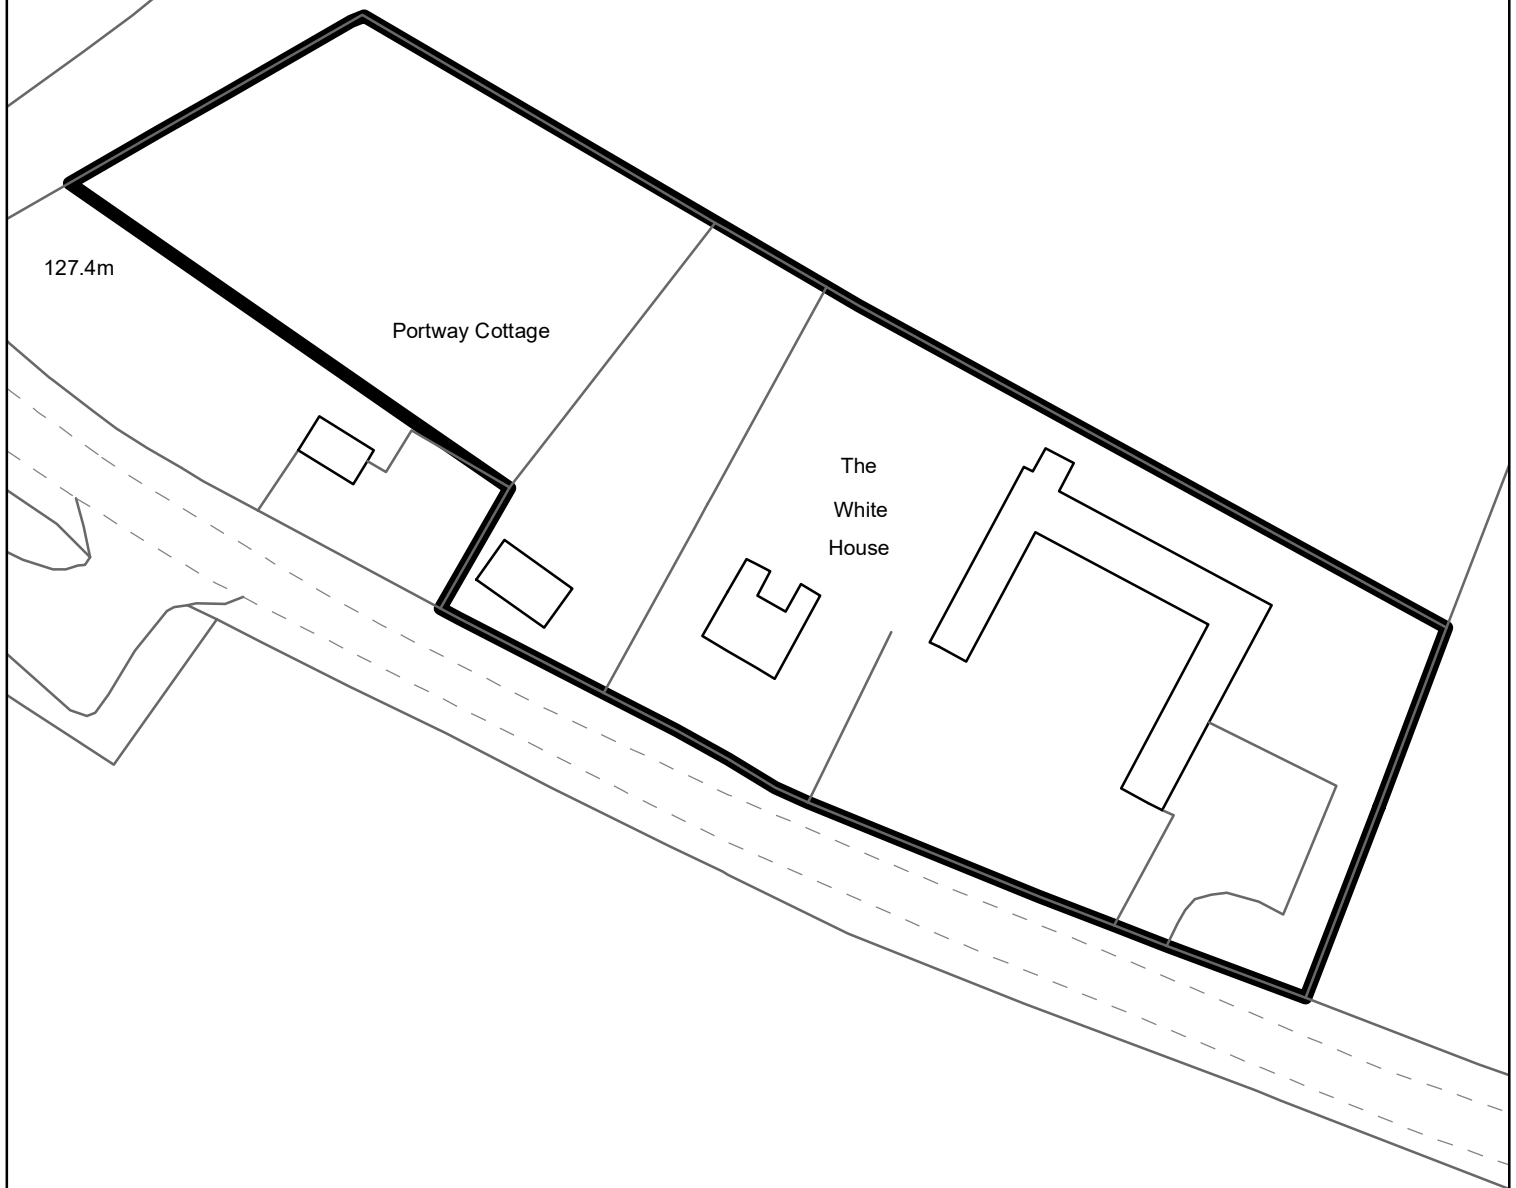

19/02279/F

**Portway Cottage
Ardley Road
Somerton
OX25 6NN**

1:750

© Crown Copyright and database right 2020. Ordnance Survey 100018504

Cherwell
DISTRICT COUNCIL
NORTH OXFORDSHIRE