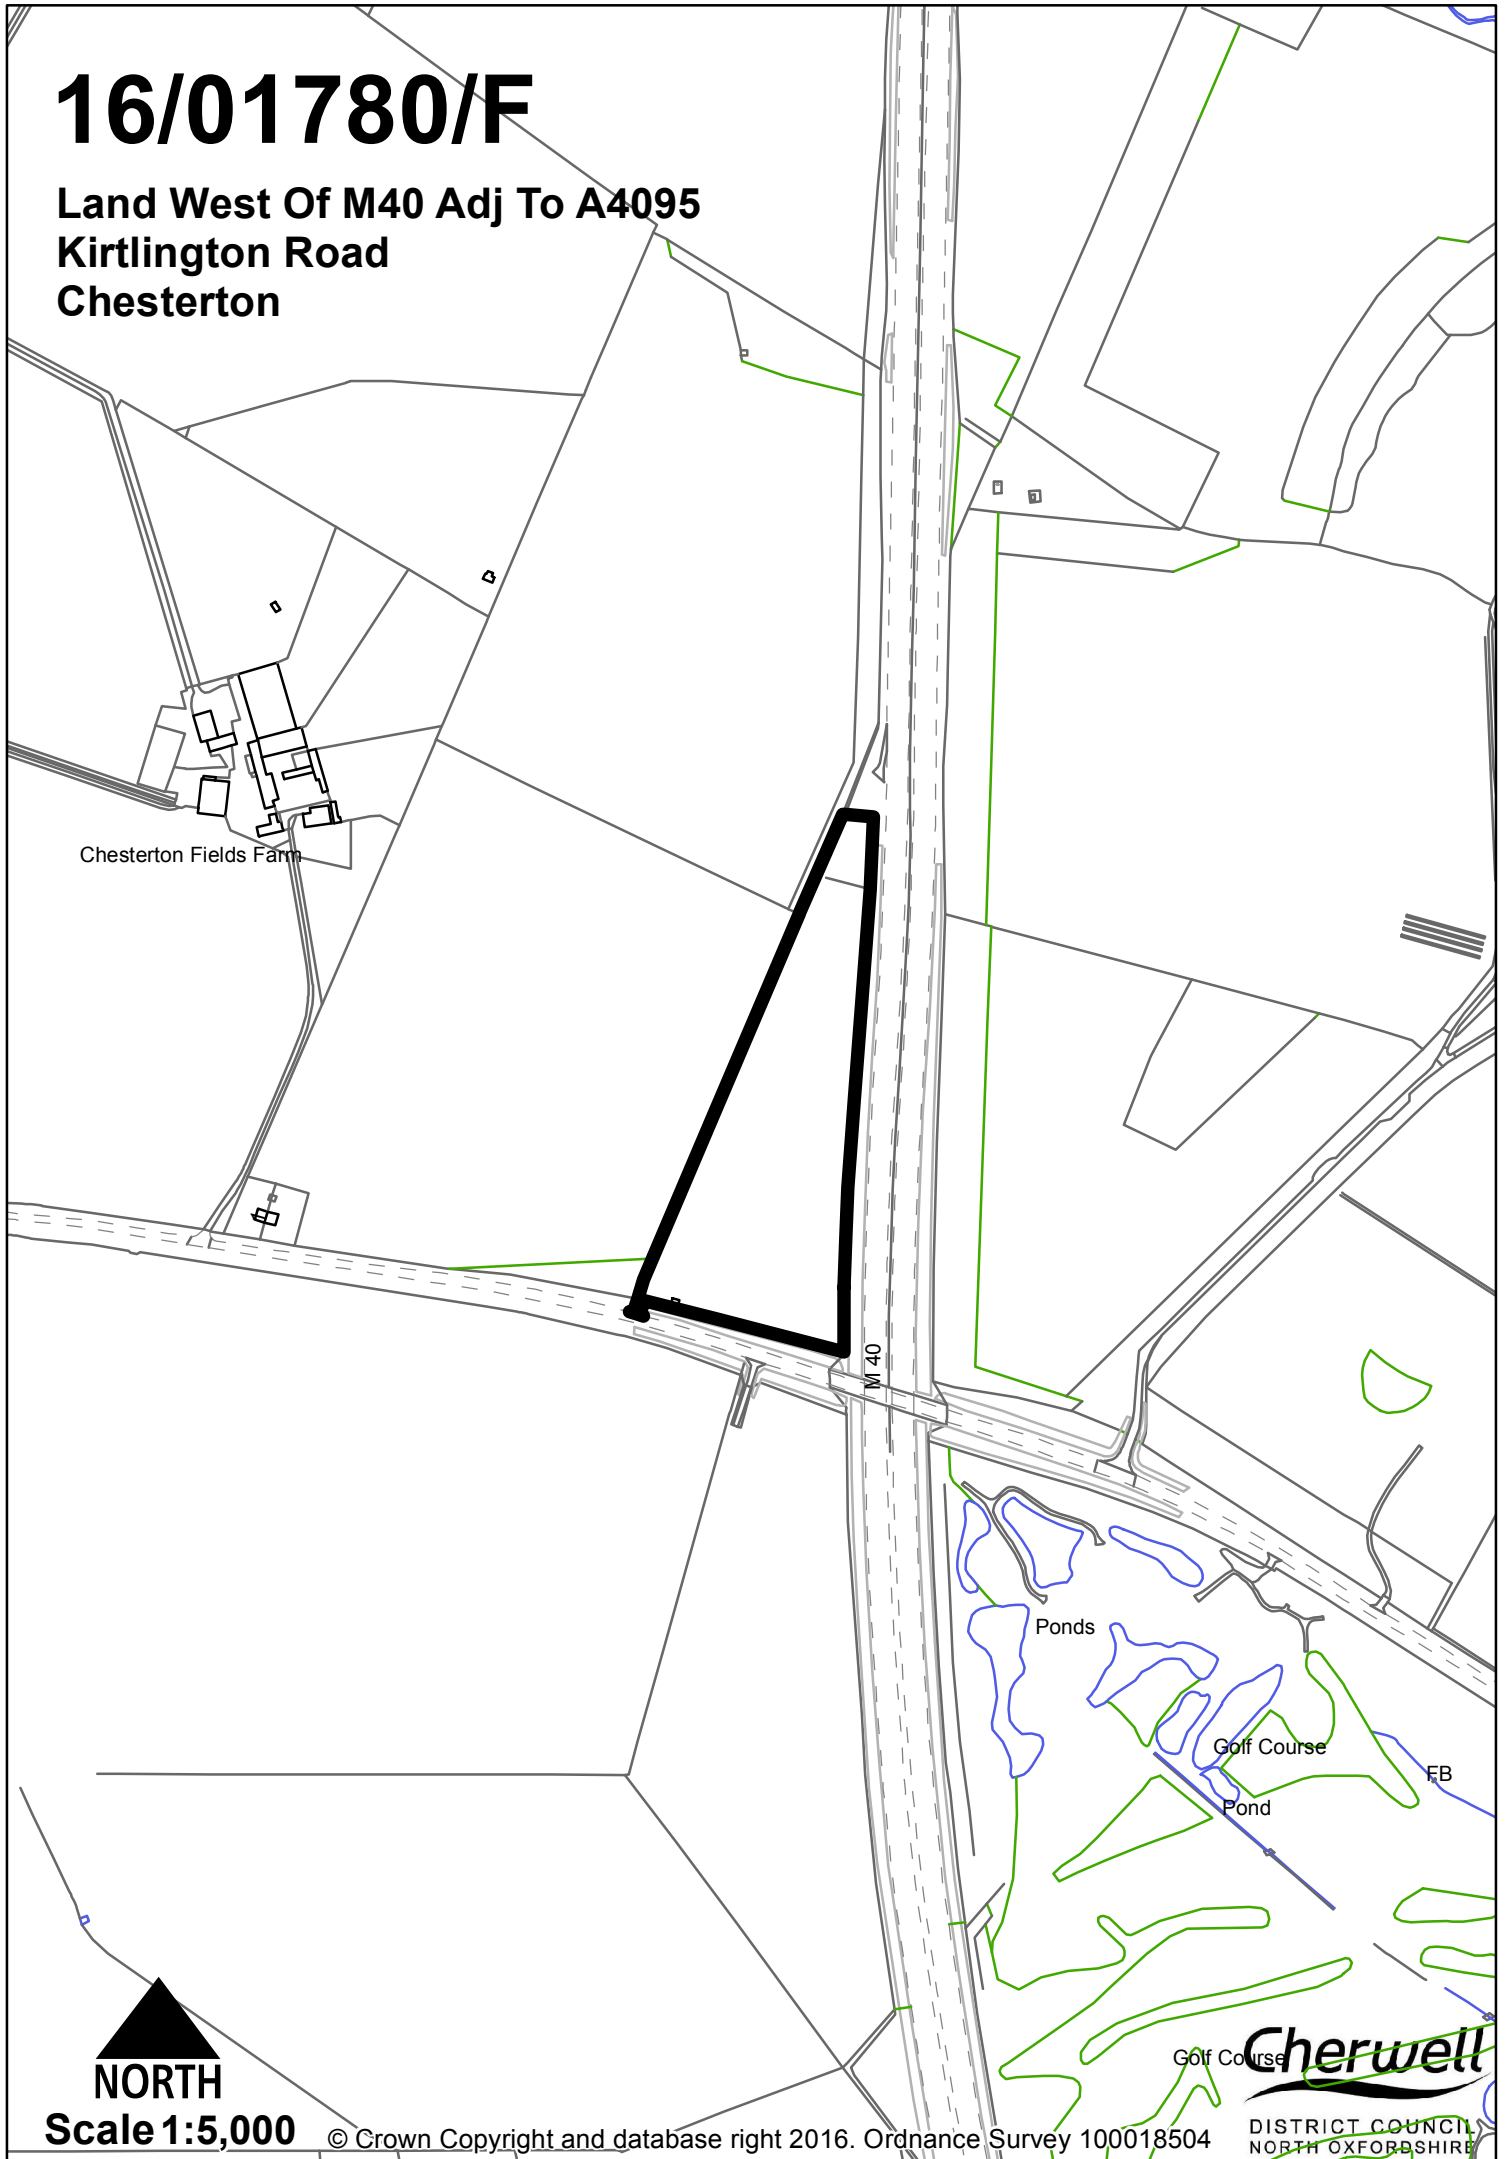

16/01780/F

Land West Of M40 Adj To A4095
Kirtlington Road
Chesterton

NORTH
Scale 1:5,000