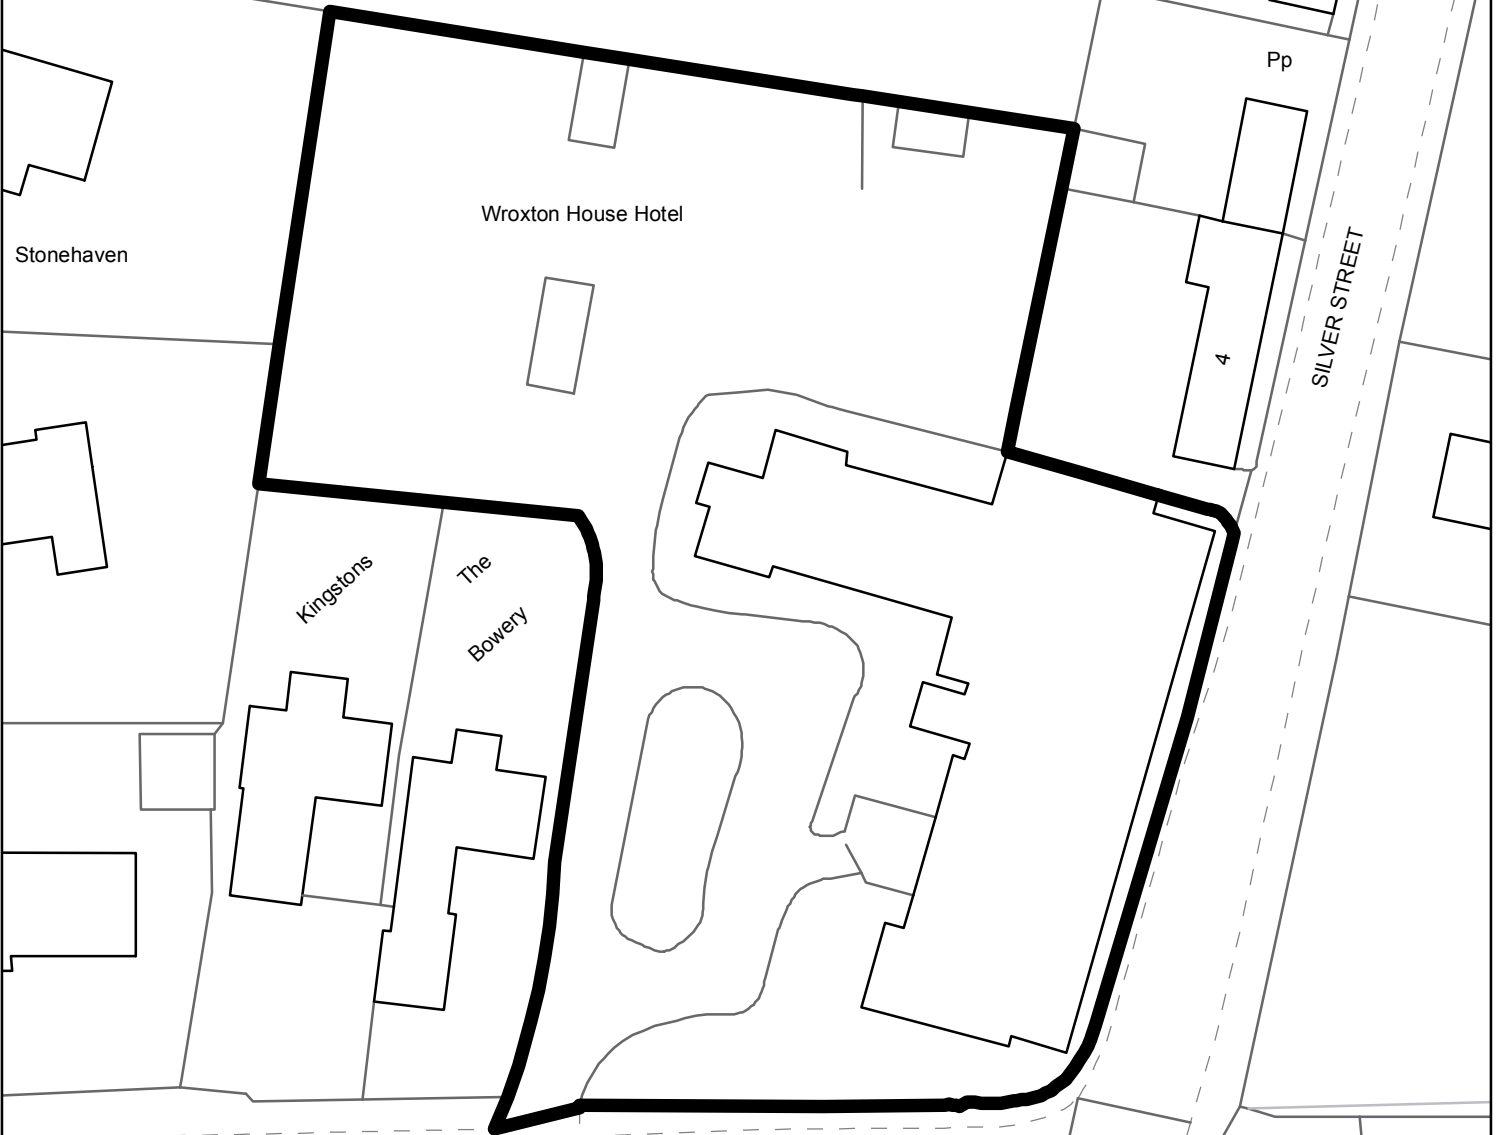

# 16/01640/F

Wroxton House Hotel  
Stratford Road A422

Wroxton

Banbury Pavilion

OX15 6QB

**NORTH**  
**Scale 1:600**